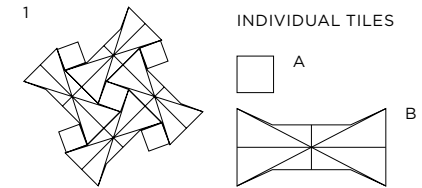

# Kaza Quadilic

Concrete Design

30 Colours / 3 Finishes / 1 Size

A progression from a basic paper tessellation of a molecule. Far removed as possible from the classic rectangle, it creates a mesmerizing vision.

# Sizes

DKCN 01 DKCN 02 DKCN 03 DKCN 04 DKCN 05

DKCN 06 DKCN 14 DKCN 17 DKCN 22 DKCN 26

DKCN 27 DKCN 28 DKCN 29 DKCN 30 DKCN 31

DKCN 32 DKCN 33 DKCN 34 DKCN 35 DKCN 36

DKCN 37 DKCN 38 DKCN 39 DKCN 40 DKCN 51

DKCN 52 DKCN 53 DKCN 54 DKCN 55 DKCN 56

	Size (mm)	Thickness	Finish	Colour Availability
1	A) 300 x 155 B) 77 x 77	30	Matt/ Gloss Metallic	1-40 51-56

Swatch colours may vary from original. Samples should be requested.