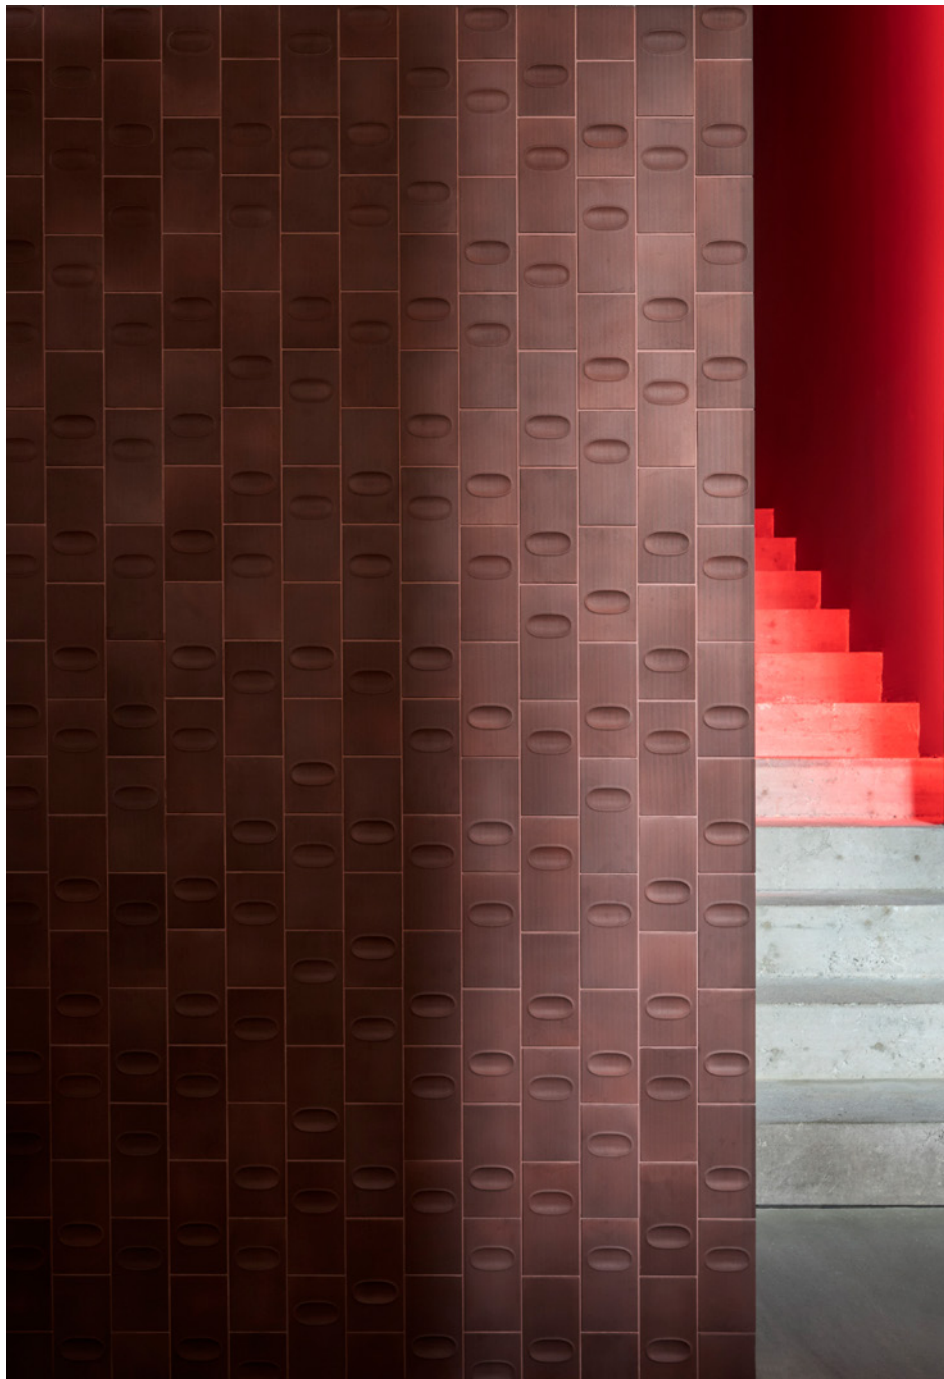

Cameo

Concrete Design

18 Colours / 1 Finish / 1 Size / 1 Décor

Cameo is a range of luxurious, velvety concrete tiles. Its blend of geometry, texture, and colour creates a captivating sensory experience. Inspired by ancient gems, its 3D elements play with light for dramatic effect. Perfect for indoor or outdoor walls and floors.

Wall: DUBC 14 Décor Natural

Wall: DUBC 12 Décor Natural

Wall: DUBC 08 Décor Natural
Floor: DUBC 08 Flat Natural

Sizes

	Size (mm)	Thickness	Finish	Colour Availability
1	Flat 160 x 80 (N)	10	Natural	All colours
2	Décor 160 x 80 (N)	10	Natural	All colours

(N) Nominal size – pressed edge. Swatch colours may vary from original. Samples should be requested.