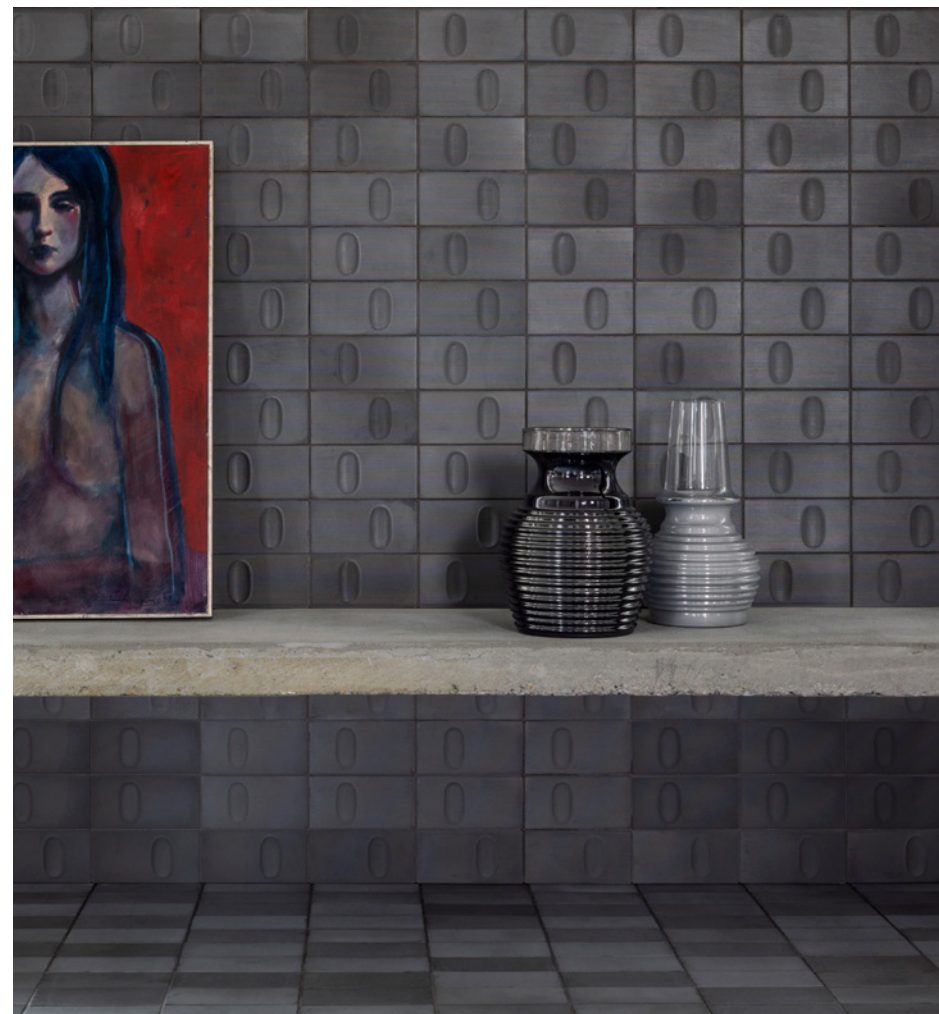

Cameo

Concrete Design

18 Colours / 1 Finish / 1 Size / 1 Décor

Cameo is a range of luxurious, velvety concrete tiles. Its blend of geometry, texture, and colour creates a captivating sensory experience. Inspired by ancient gems, its 3D elements play with light for dramatic effect. Perfect for indoor or outdoor walls and floors.

Wall: DUBC 14 Décor Natural

Wall: DUBC 12 Décor Natural

Wall: DUBC 08 Décor Natural
Floor: DUBC 08 Flat Natural

Sizes

	Size (mm)	Thickness	Finish	Colour Availability
1	Flat 160 x 80 (N)	10	Natural	All colours
2	Décor 160 x 80 (N)	10	Natural	All colours