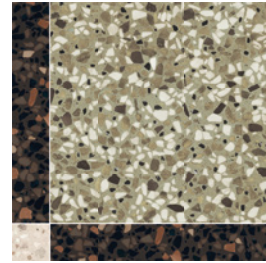

Korrel

Porcelain Terrazzo

Floor: DFZKL Dark Quadra Mosaic Natural

5 Colours / 1 Finish / 3 Sizes / 3 Mosaics

Korrel reinterprets terrazzo as a contemporary porcelain surface inspired by Venetian battuto. Irregular colour fragments create a balanced, lively texture that adds movement to floors and walls. Base tiles and decorative mosaics allow for both subtle tonal schemes and expressive compositions across residential, hospitality, and commercial interiors.

(R) Rectified size - square edge with bevel. Swatch colours may vary from original. Samples should be requested. Mosaics shown on next page.

Mosaics

Regolo Mosaic

DFZKL 01, 04 & 05

DFZKL 02, 01 & 03

DFZKL 04, 05 & 01

Onda Mosaic

DFZKL 02 & 01

DFZKL 03 & 01

DFZKL 04 & 05

Quadra Mosaic

DFZKL Dark

DFZKL Light

	Size (mm)	Thickness	Finish	Colour Availability
1	Regolo Mosaic 345 x 345 (R)	9	Natural	Mix colours
2	Onda Mosaic 365 x 270 (R)	9	Natural	Mix colours
3	Quadra Mosaic 337 x 337 (R)	9	Natural	Mix colours

(R) Rectified size - square edge with bevel. Swatch colours may vary from original. Samples should be requested.