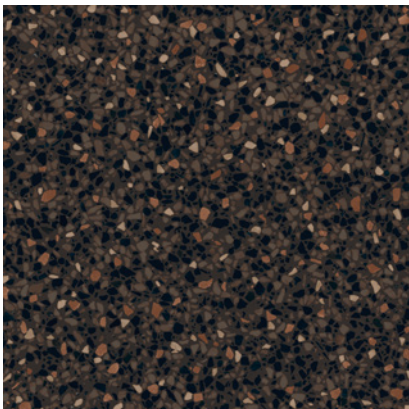

Korrel

Porcelain Terrazzo

Floor: DFZKL Dark Quadra Mosaic Natural

5 Colours / 1 Finish / 3 Sizes / 3 Mosaics

Korrel reinterprets terrazzo as a contemporary porcelain surface inspired by Venetian battuto. Irregular colour fragments create a balanced, lively texture that adds movement to floors and walls. Base tiles and decorative mosaics allow for both subtle tonal schemes and expressive compositions across residential, hospitality, and commercial interiors.

Floor (back): DFZKL 02, 01 & 03 Regolo Mosaic Natural
Floor (front): DFZKL 01 Natural

Floor: DFZKL 01, 04 & 05 Regolo Mosaic Natural

Floor: DFZKL 04, 05 & 01 Regolo Mosaic Natural

Wall: Biscuit DFZK 05 Plain, Dune, Peak, Strip & Stud Matt
Floor: DFZKL 02 & DFZKL 02 & 01 Onda Mosaic Natural

Wall: Biscuit DFZK 01 DuneMatt
Floor: DFZKL Light Quadra Mosaic Natural

DFZKL 01

DFZKL 02

DFZKL 03

DFZKL 04

DFZKL 05

Sizes

	Size (mm)	Thickness	Finish	Colour Availability
1	1197 x 597 (R)	9	Natural	All colours
2	597 x 597 (R)	9	Natural	All colours
3	297 x 297 (R)	9	Natural	All Colours

(R) Rectified size - square edge with bevel. Swatch colours may vary from original. Samples should be requested. Mosaics shown on next page.

Mosaics

Regolo Mosaic

DFZKL 01, 04 & 05

DFZKL 02, 01 & 03

DFZKL 04, 05 & 01