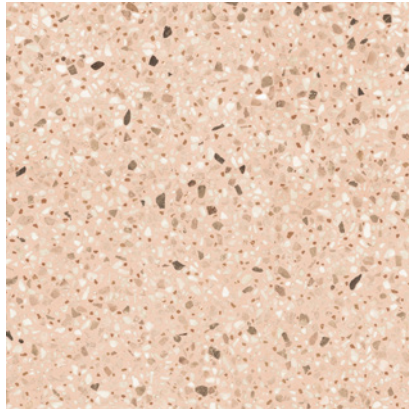

Korrel

Porcelain Terrazzo

Floor: DFZKL Dark Quadra Mosaic Natural

5 Colours / 1 Finish / 3 Sizes / 3 Mosaics

Korrel reinterprets terrazzo as a contemporary porcelain surface inspired by Venetian battuto. Irregular colour fragments create a balanced, lively texture that adds movement to floors and walls. Base tiles and decorative mosaics allow for both subtle tonal schemes and expressive compositions across residential, hospitality, and commercial interiors.

Floor (back): DFZKL 02, 01 & 03 Regolo Mosaic Natural
Floor (front): DFZKL 01 Natural

Floor: DFZKL 01, 04 & 05 Regolo Mosaic Natural

Floor: DFZKL 04, 05 & 01 Regolo Mosaic Natural

Wall: Biscuit DFZK 05 Plain, Dune, Peak, Strip & Stud Matt
Floor: DFZKL 02 & DFZKL 02 & 01 Onda Mosaic Natural

Wall: Biscuit DFZK 01 DuneMatt
Floor: DFZKL Light Quadra Mosaic Natural

DFZKL 01

DFZKL 02

DFZKL 03

DFZKL 04

DFZKL 05

Sizes

	Size (mm)	Thickness	Finish	Colour Availability
1	1197 x 597 (R)	9	Natural	All colours
2	597 x 597 (R)	9	Natural	All colours
3	297 x 297 (R)	9	Natural	All Colours

(R) Rectified size - square edge with bevel. Swatch colours may vary from original. Samples should be requested.