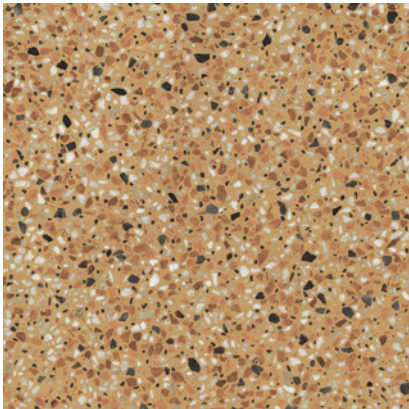

Korrel

Porcelain Terrazzo

Floor: DFZKL Dark Quadra Mosaic Natural

5 Colours / 1 Finish / 3 Sizes / 3 Mosaics

Korrel reinterprets terrazzo as a contemporary porcelain surface inspired by Venetian battuto. Irregular colour fragments create a balanced, lively texture that adds movement to floors and walls. Base tiles and decorative mosaics allow for both subtle tonal schemes and expressive compositions across residential, hospitality, and commercial interiors.

Floor (back): DFZKL 02, 01 & 03 Regolo Mosaic Natural
Floor (front): DFZKL 01 Natural

Floor: DFZKL 01, 04 & 05 Regolo Mosaic Natural

Floor: DFZKL 04, 05 & 01 Regolo Mosaic Natural

Wall: Biscuit DFZK 05 Plain, Dune, Peak, Strip & Stud Matt
Floor: DFZKL 02 & DFZKL 02 & 01 Onda Mosaic Natural

Wall: Biscuit DFZK 01 DuneMatt
Floor: DFZKL Light Quadra Mosaic Natural

DFZKL 01

DFZKL 02

DFZKL 03

DFZKL 04

DFZKL 05

Sizes

	Size (mm)	Thickness	Finish	Colour Availability
1	1197 x 597 (R)	9	Natural	All colours
2	597 x 597 (R)	9	Natural	All colours
3	297 x 297 (R)	9	Natural	All Colours

(R) Rectified size - square edge with bevel. Swatch colours may vary from original. Samples should be requested.