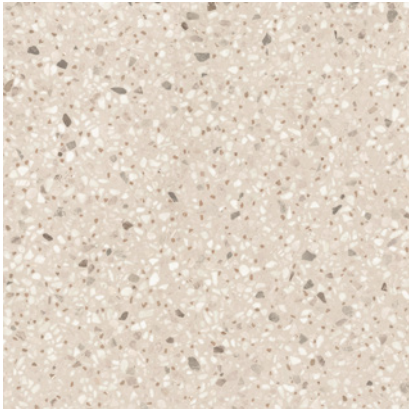

Korrel

Porcelain Terrazzo

Floor: DFZKL Dark Quadra Mosaic Natural

5 Colours / 1 Finish / 3 Sizes / 3 Mosaics

Korrel reinterprets terrazzo as a contemporary porcelain surface inspired by Venetian battuto. Irregular colour fragments create a balanced, lively texture that adds movement to floors and walls. Base tiles and decorative mosaics allow for both subtle tonal schemes and expressive compositions across residential, hospitality, and commercial interiors.

Floor (back): DFZKL 02, 01 & 03 Regolo Mosaic Natural
Floor (front): DFZKL 01 Natural

Floor: DFZKL 01, 04 & 05 Regolo Mosaic Natural

Floor: DFZKL 04, 05 & 01 Regolo Mosaic Natural

Wall: Biscuit DFZK 05 Plain, Dune, Peak, Strip & Stud Matt
Floor: DFZKL 02 & DFZKL 02 & 01 Onda Mosaic Natural

Wall: Biscuit DFZK 01 DuneMatt
Floor: DFZKL Light Quadra Mosaic Natural

DFZKL 01

DFZKL 02

DFZKL 03

DFZKL 04

DFZKL 05

Sizes

	Size (mm)	Thickness	Finish	Colour Availability
1	1197 x 597 (R)	9	Natural	All colours
2	597 x 597 (R)	9	Natural	All colours
3	297 x 297 (R)	9	Natural	All Colours