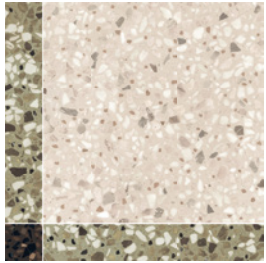

Korrel

Porcelain Terrazzo

Floor: DFZKL Dark Quadra Mosaic Natural

5 Colours / 1 Finish / 3 Sizes / 3 Mosaics

Korrel reinterprets terrazzo as a contemporary porcelain surface inspired by Venetian battuto. Irregular colour fragments create a balanced, lively texture that adds movement to floors and walls. Base tiles and decorative mosaics allow for both subtle tonal schemes and expressive compositions across residential, hospitality, and commercial interiors.

Floor (back): DFZKL 02, 01 & 03 Regolo Mosaic Natural
Floor (front): DFZKL 01 Natural

Floor: DFZKL 01, 04 & 05 Regolo Mosaic Natural

Floor: DFZKL 04, 05 & 01 Regolo Mosaic Natural

Wall: Biscuit DFZK 05 Plain, Dune, Peak, Strip & Stud Matt
Floor: DFZKL 02 & DFZKL 02 & 01 Onda Mosaic Natural

Wall: Biscuit DFZK 01 DuneMatt
Floor: DFZKL Light Quadra Mosaic Natural

DFZKL 01

DFZKL 02

DFZKL 03

DFZKL 04

DFZKL 05

Sizes

	Size (mm)	Thickness	Finish	Colour Availability
1	1197 x 597 (R)	9	Natural	All colours
2	597 x 597 (R)	9	Natural	All colours
3	297 x 297 (R)	9	Natural	All Colours

(R) Rectified size - square edge with bevel. Swatch colours may vary from original. Samples should be requested. Mosaics shown on next page.

Mosaics

Regolo Mosaic

DFZKL 01, 04 & 05

DFZKL 02, 01 & 03

DFZKL 04, 05 & 01