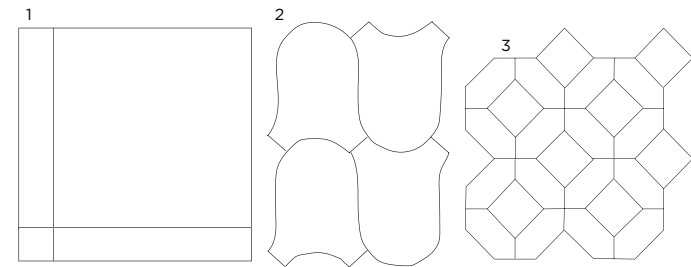

Size (mm)	Thickness	Finish	Colour Availability
1	Regolo Mosaic 345 x 345 (R)	9	Natural	Mix colours
2	Onda Mosaic 365 x 270 (R)	9	Natural	Mix colours
3	Quadra Mosaic 337 x 337 (R)	9	Natural	Mix colours

(R) Rectified size - square edge with bevel. Swatch colours may vary from original. Samples should be requested.