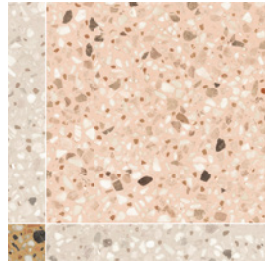

Korrel

Porcelain Terrazzo

Floor: DFZKL Dark Quadra Mosaic Natural

5 Colours / 1 Finish / 3 Sizes / 3 Mosaics

Korrel reinterprets terrazzo as a contemporary porcelain surface inspired by Venetian battuto. Irregular colour fragments create a balanced, lively texture that adds movement to floors and walls. Base tiles and decorative mosaics allow for both subtle tonal schemes and expressive compositions across residential, hospitality, and commercial interiors.

Floor (back): DFZKL 02, 01 & 03 Regolo Mosaic Natural
Floor (front): DFZKL 01 Natural

Floor: DFZKL 01, 04 & 05 Regolo Mosaic Natural

Floor: DFZKL 04, 05 & 01 Regolo Mosaic Natural

Wall: Biscuit DFZK 05 Plain, Dune, Peak, Strip & Stud Matt
Floor: DFZKL 02 & DFZKL 02 & 01 Onda Mosaic Natural

Wall: Biscuit DFZK 01 DuneMatt
Floor: DFZKL Light Quadra Mosaic Natural

DFZKL 01

DFZKL 02

DFZKL 03

DFZKL 04

DFZKL 05

Sizes

	Size (mm)	Thickness	Finish	Colour Availability
1	1197 x 597 (R)	9	Natural	All colours
2	597 x 597 (R)	9	Natural	All colours
3	297 x 297 (R)	9	Natural	All Colours

(R) Rectified size - square edge with bevel. Swatch colours may vary from original. Samples should be requested. Mosaics shown on next page.

Mosaics

Regolo Mosaic

DFZKL 01, 04 & 05

DFZKL 02, 01 & 03

DFZKL 04, 05 & 01