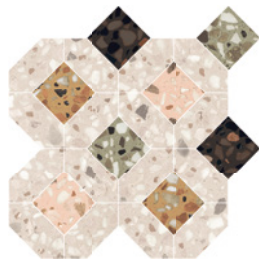

Korrel

Porcelain Terrazzo

Floor: DFZKL Dark Quadra Mosaic Natural

5 Colours / 1 Finish / 3 Sizes / 3 Mosaics

Korrel reinterprets terrazzo as a contemporary porcelain surface inspired by Venetian battuto. Irregular colour fragments create a balanced, lively texture that adds movement to floors and walls. Base tiles and decorative mosaics allow for both subtle tonal schemes and expressive compositions across residential, hospitality, and commercial interiors.

(R) Rectified size - square edge with bevel. Swatch colours may vary from original. Samples should be requested. Mosaics shown on next page.

Mosaics

Regolo Mosaic

DFZKL 01, 04 & 05

DFZKL 02, 01 & 03

DFZKL 04, 05 & 01

Onda Mosaic

DFZKL 02 & 01

DFZKL 03 & 01

DFZKL 04 & 05

Quadra Mosaic

DFZKL Dark

DFZKL Light

	Size (mm)	Thickness	Finish	Colour Availability
1	Regolo Mosaic 345 x 345 (R)	9	Natural	Mix colours
2	Onda Mosaic 365 x 270 (R)	9	Natural	Mix colours
3	Quadra Mosaic 337 x 337 (R)	9	Natural	Mix colours

(R) Rectified size - square edge with bevel. Swatch colours may vary from original. Samples should be requested.