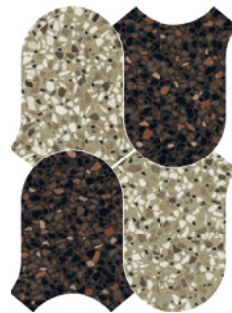

Korrel

Porcelain Terrazzo

Floor: DFZKL Dark Quadra Mosaic Natural

5 Colours / 1 Finish / 3 Sizes / 3 Mosaics

Korrel reinterprets terrazzo as a contemporary porcelain surface inspired by Venetian battuto. Irregular colour fragments create a balanced, lively texture that adds movement to floors and walls. Base tiles and decorative mosaics allow for both subtle tonal schemes and expressive compositions across residential, hospitality, and commercial interiors.

(R) Rectified size - square edge with bevel. Swatch colours may vary from original. Samples should be requested. Mosaics shown on next page.

Mosaics

Regolo Mosaic

DFZKL 01, 04 & 05

DFZKL 02, 01 & 03

DFZKL 04, 05 & 01

Onda Mosaic

DFZKL 02 & 01

DFZKL 03 & 01

DFZKL 04 & 05

Quadra Mosaic

DFZKL Dark

DFZKL Light

	Size (mm)	Thickness	Finish	Colour Availability
1	Regolo Mosaic 345 x 345 (R)	9	Natural	Mix colours
2	Onda Mosaic 365 x 270 (R)	9	Natural	Mix colours
3	Quadra Mosaic 337 x 337 (R)	9	Natural	Mix colours

(R) Rectified size - square edge with bevel. Swatch colours may vary from original. Samples should be requested.