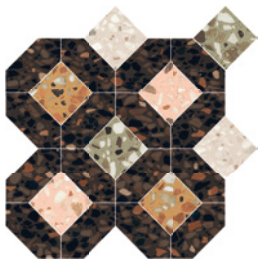

Korrel

Porcelain Terrazzo

Floor: DFZKL Dark Quadra Mosaic Natural

5 Colours / 1 Finish / 3 Sizes / 3 Mosaics

Korrel reinterprets terrazzo as a contemporary porcelain surface inspired by Venetian battuto. Irregular colour fragments create a balanced, lively texture that adds movement to floors and walls. Base tiles and decorative mosaics allow for both subtle tonal schemes and expressive compositions across residential, hospitality, and commercial interiors.

(R) Rectified size - square edge with bevel. Swatch colours may vary from original. Samples should be requested. Mosaics shown on next page.

Mosaics

Regolo Mosaic

DFZKL 01, 04 & 05

DFZKL 02, 01 & 03

DFZKL 04, 05 & 01

Onda Mosaic

DFZKL 02 & 01

DFZKL 03 & 01

DFZKL 04 & 05

Quadra Mosaic

DFZKL Dark

DFZKL Light

	Size (mm)	Thickness	Finish	Colour Availability
1	Regolo Mosaic 345 x 345 (R)	9	Natural	Mix colours
2	Onda Mosaic 365 x 270 (R)	9	Natural	Mix colours
3	Quadra Mosaic 337 x 337 (R)	9	Natural	Mix colours

(R) Rectified size - square edge with bevel. Swatch colours may vary from original. Samples should be requested.