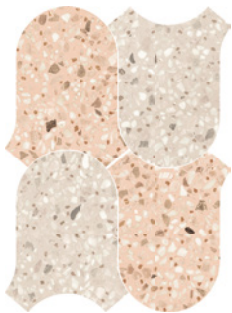

Korrel

Porcelain Terrazzo

Floor: DFZKL Dark Quadra Mosaic Natural

5 Colours / 1 Finish / 3 Sizes / 3 Mosaics

Korrel reinterprets terrazzo as a contemporary porcelain surface inspired by Venetian battuto. Irregular colour fragments create a balanced, lively texture that adds movement to floors and walls. Base tiles and decorative mosaics allow for both subtle tonal schemes and expressive compositions across residential, hospitality, and commercial interiors.

(R) Rectified size - square edge with bevel. Swatch colours may vary from original. Samples should be requested. Mosaics shown on next page.

Mosaics

Regolo Mosaic

DFZKL 01, 04 & 05

DFZKL 02, 01 & 03

DFZKL 04, 05 & 01

Onda Mosaic

DFZKL 02 & 01

DFZKL 03 & 01

DFZKL 04 & 05

Quadra Mosaic

DFZKL Dark

DFZKL Light

	Size (mm)	Thickness	Finish	Colour Availability
1	Regolo Mosaic 345 x 345 (R)	9	Natural	Mix colours
2	Onda Mosaic 365 x 270 (R)	9	Natural	Mix colours
3	Quadra Mosaic 337 x 337 (R)	9	Natural	Mix colours

(R) Rectified size - square edge with bevel. Swatch colours may vary from original. Samples should be requested.