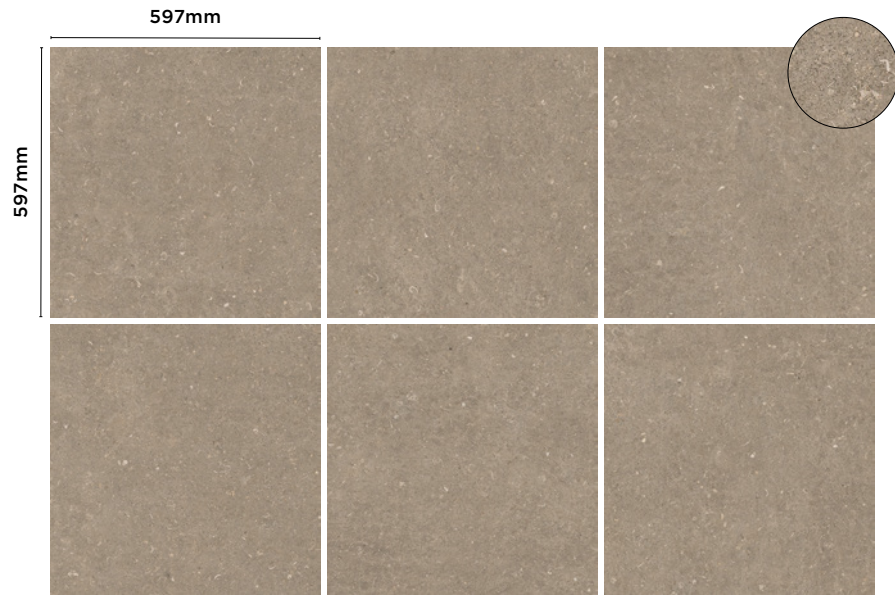

Swatch colours may vary from original. Samples should be requested.

V2 - Moderate Shade Variation

DFRV 01 Matt

DFRV 02 Matt

V2 - Moderate Shade Variation

DFRV 03 Matt

DFRV 04 Matt

V4 - Random Shade Variation