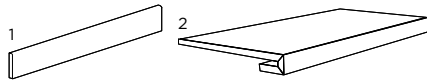

Wall: DFRV 05 Matt
Floor: DFRV 02 Matt

Right Wall: DFRV 05 Matt
Floor: DFRV 02 Matt

Left Wall & Ceiling: DFRV 02 Matt

DFRV 01

DFRV 02

DFRV 03

DFRV 04

DFRV 05

(R) Rectified size - square edge with bevel. Swatch colours may vary from original. Samples should be requested. Special pieces shown on next page.

Special Pieces

	Size (mm)	Thickness	Finish	Colour Availability
1	Plinth Skirting 1197 x 46	9	Matt	All colours
2	Bullnose Step Tread 1197 x 33 x 30	9	Matt	All colours