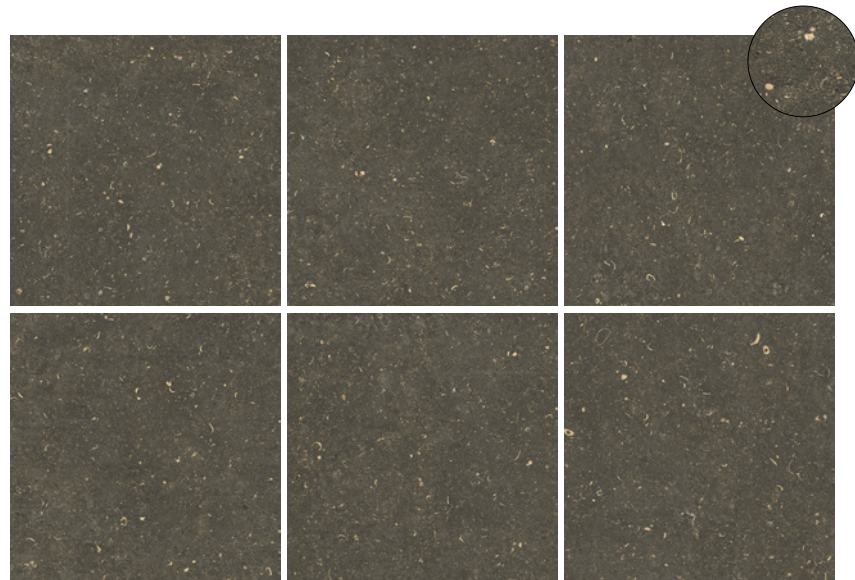

Swatch colours may vary from original. Samples should be requested.

V2 - Moderate Shade Variation

DFRV 01 Matt

DFRV 02 Matt

V2 - Moderate Shade Variation

DFRV 03 Matt

DFRV 04 Matt

V4 - Random Shade Variation