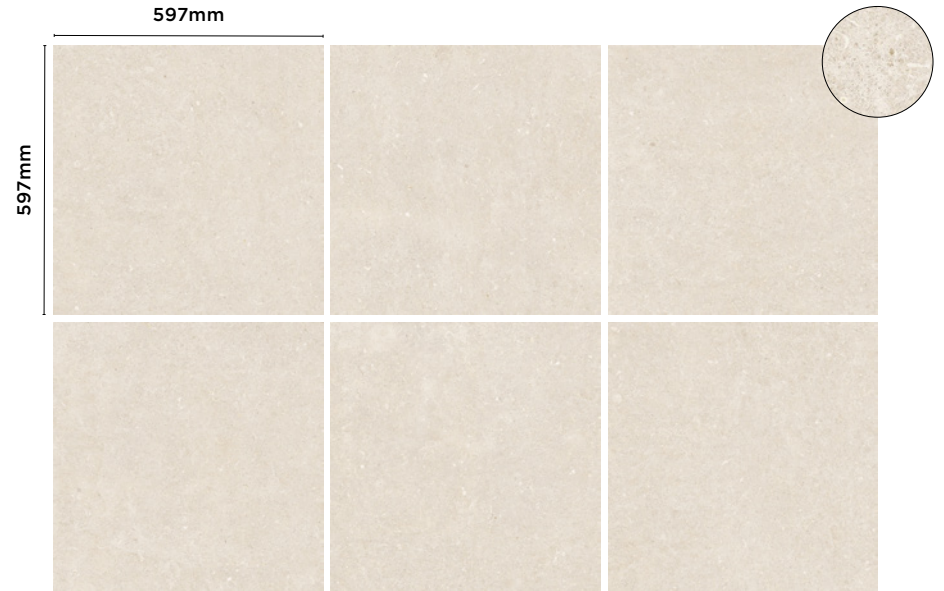

Special Pieces

	Size (mm)	Thickness	Finish	Colour Availability
1	Plinth Skirting 1197 x 46	9	Matt	All colours
2	Bullnose Step Tread 1197 x 33 x 30	9	Matt	All colours

Swatch colours may vary from original. Samples should be requested.

V2 - Moderate Shade Variation

DFRV 01 Matt