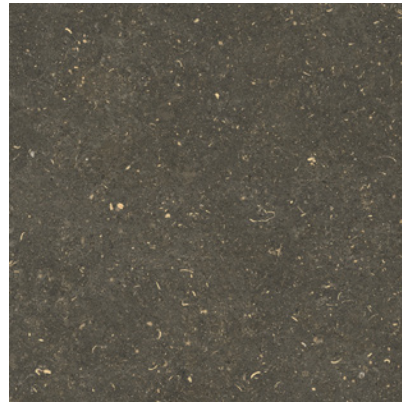

DFRV 04

Sizes

	Size (mm)	Thickness	Finish	Colour Availability	
1	1197 x 1197 (R)	9	Matt	DFRV 05	
2	1197 x 597 (R)	9	Matt	All colours	
			Grip		DFRV 01, 02, 03 & 04
3	597 x 597 (R)	9	Matt	DFRV 01, 02, 03 & 04	
			Grip		DFRV 01, 02, 03 & 04
4	597 x 297 (R)	9	Matt	DFRV 01, 02, 03 & 04	
			Grip		DFRV 01, 02, 03 & 04

(R) Rectified size - square edge with bevel. Swatch colours may vary from original. Samples should be requested. Special pieces shown on next page.