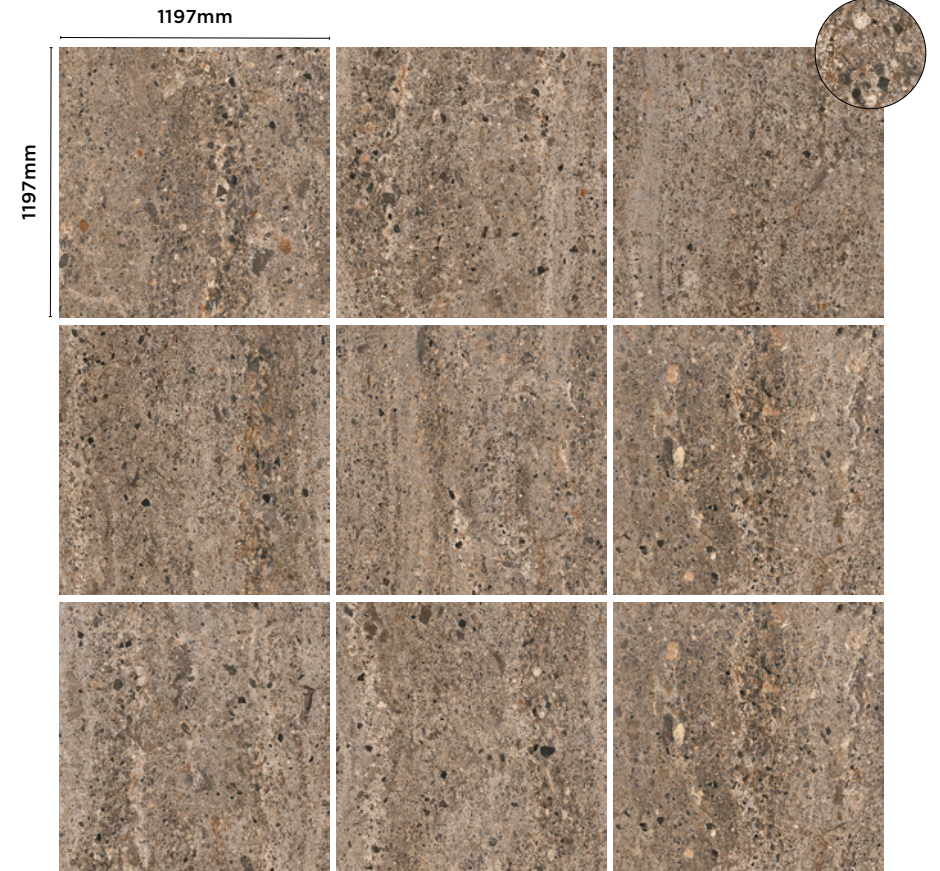

(R) Rectified size - square edge with bevel. Swatch colours may vary from original. Samples should be requested. Special pieces shown on next page.

Special Pieces

	Size (mm)	Thickness	Finish	Colour Availability
1	Plinth Skirting 1197 x 46	9	Matt	All colours
2	Bullnose Step Tread 1197 x 33 x 30	9	Matt	All colours

Swatch colours may vary from original. Samples should be requested.

V2 - Moderate Shade Variation

DFRV 01 Matt

DFRV 02 Matt

V2 - Moderate Shade Variation

DFRV 03 Matt

DFRV 04 Matt

V4 - Random Shade Variation