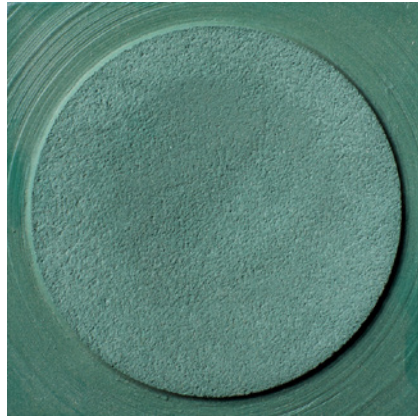

Moon

Concrete Design

5 Colours / 1 Finish / 1 Size

Moon is a sculptural wall tile collection inspired by the raw character of architectural concrete. A smooth, wax-like surface contrasts with bold three-dimensional textures, creating depth and striking light-and-shadow effects across the wall. Moon offers architects and designers a tactile, architectural surface suited to contemporary residential, hospitality, and commercial interiors.

DUBN 01

DUBN 22

DUBN 20

DUBN 21

DUBN 09

Sizes

	Size (mm)	Thickness	Finish	Colour Availability
1	150 x 150 (N)	18	Natural	All colours

(N) Nominal size - pressed edge. Swatch colours may vary from original. Samples should be requested. Suitable for indoor and outdoor use.