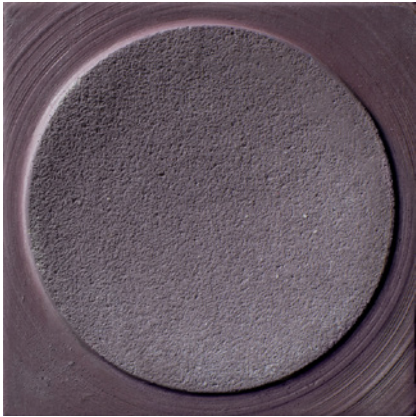

Moon

Concrete Design

5 Colours / 1 Finish / 1 Size

Moon is a sculptural wall tile collection inspired by the raw character of architectural concrete. A smooth, wax-like surface contrasts with bold three-dimensional textures, creating depth and striking light-and-shadow effects across the wall. Moon offers architects and designers a tactile, architectural surface suited to contemporary residential, hospitality, and commercial interiors.

DUBN 01

DUBN 22

DUBN 20

DUBN 21

DUBN 09

Sizes

	Size (mm)	Thickness	Finish	Colour Availability
1	150 x 150 (N)	18	Natural	All colours

(N) Nominal size - pressed edge. Swatch colours may vary from original. Samples should be requested. Suitable for indoor and outdoor use.