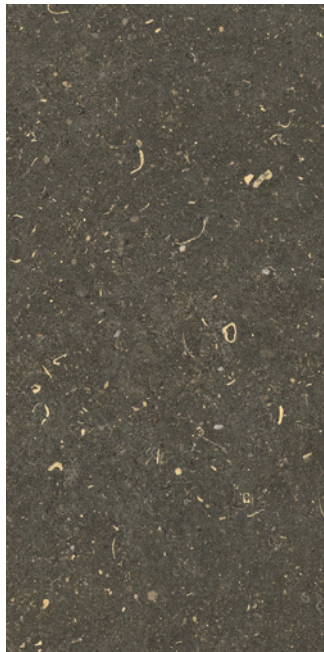

Revival 20mm

External 20mm / Porcelain Stone

Floor: DXFRV 01 Grip

4 Colours / 1 Finish / 2 Sizes

Revival 20mm is an external tile collection designed to connect architectural heritage with contemporary outdoor spaces. Its robust thickness, refined textures, and balanced proportions offer durability without sacrificing aesthetic clarity. The surfaces evoke a timeless material presence, bringing depth, restraint, and quiet elegance to exterior environments.

Floor: DXFRV 01 Grip

DXFRV 01

DXFRV 02

DXFRV 03

DXFRV 04

Sizes

	Size (mm)	Thickness	Finish	Colour Availability
1	1197 x 1197 (R)	20	Grip	All colours
2	1197 x 597 (R)	20	Grip	All colours

(R) Rectified size - square edge with bevel. Swatch colours may vary from original. Samples should be requested. Recommended for use outdoors.

V2 - Moderate Shade Variation

DXFRV 01 Grip

DXFRV 02 Grip

DXFRV 03 Grip

DXFRV 04 Grip