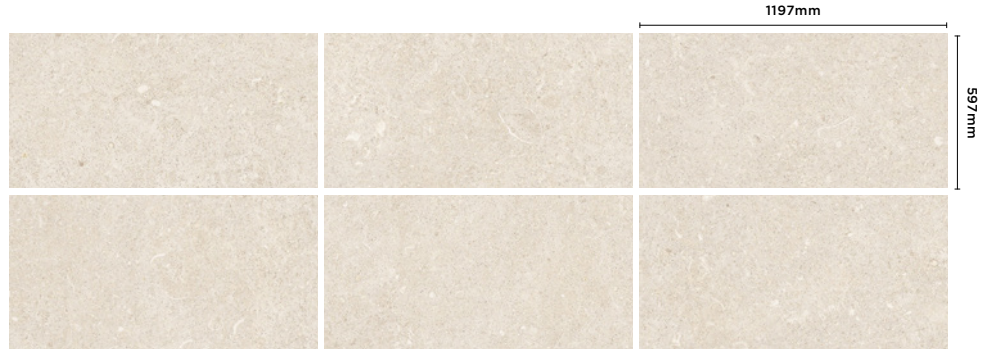

Revival 20mm

External 20mm / Porcelain Stone

Floor: DXFRV 01 Grip

4 Colours / 1 Finish / 2 Sizes

Revival 20mm is an external tile collection designed to connect architectural heritage with contemporary outdoor spaces. Its robust thickness, refined textures, and balanced proportions offer durability without sacrificing aesthetic clarity. The surfaces evoke a timeless material presence, bringing depth, restraint, and quiet elegance to exterior environments.

Floor: DXFRV 01 Grip

DXFRV 01

DXFRV 02

DXFRV 03

DXFRV 04

Sizes

	Size (mm)	Thickness	Finish	Colour Availability
1	1197 x 1197 (R)	20	Grip	All colours
2	1197 x 597 (R)	20	Grip	All colours

(R) Rectified size - square edge with bevel. Swatch colours may vary from original. Samples should be requested. Recommended for use outdoors.

V2 - Moderate Shade Variation

DXFRV 01 Grip

DXFRV 02 Grip

DXFRV 03 Grip

DXFRV 04 Grip