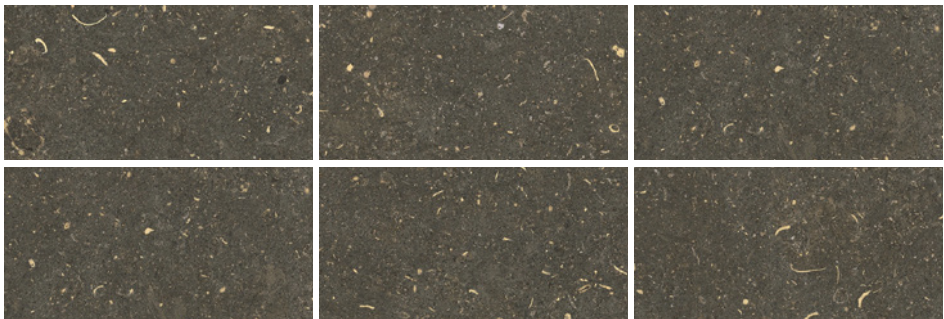

Revival 20mm

External 20mm / Porcelain Stone

Floor: DXFRV 01 Grip

4 Colours / 1 Finish / 2 Sizes

Revival 20mm is an external tile collection designed to connect architectural heritage with contemporary outdoor spaces. Its robust thickness, refined textures, and balanced proportions offer durability without sacrificing aesthetic clarity. The surfaces evoke a timeless material presence, bringing depth, restraint, and quiet elegance to exterior environments.

Floor: DXFRV 01 Grip

DXFRV 01

DXFRV 02

DXFRV 03

DXFRV 04

Sizes

	Size (mm)	Thickness	Finish	Colour Availability
1	1197 x 1197 (R)	20	Grip	All colours
2	1197 x 597 (R)	20	Grip	All colours

(R) Rectified size - square edge with bevel. Swatch colours may vary from original. Samples should be requested. Recommended for use outdoors.

V2 - Moderate Shade Variation

DXFRV 01 Grip

DXFRV 02 Grip

DXFRV 03 Grip

DXFRV 04 Grip