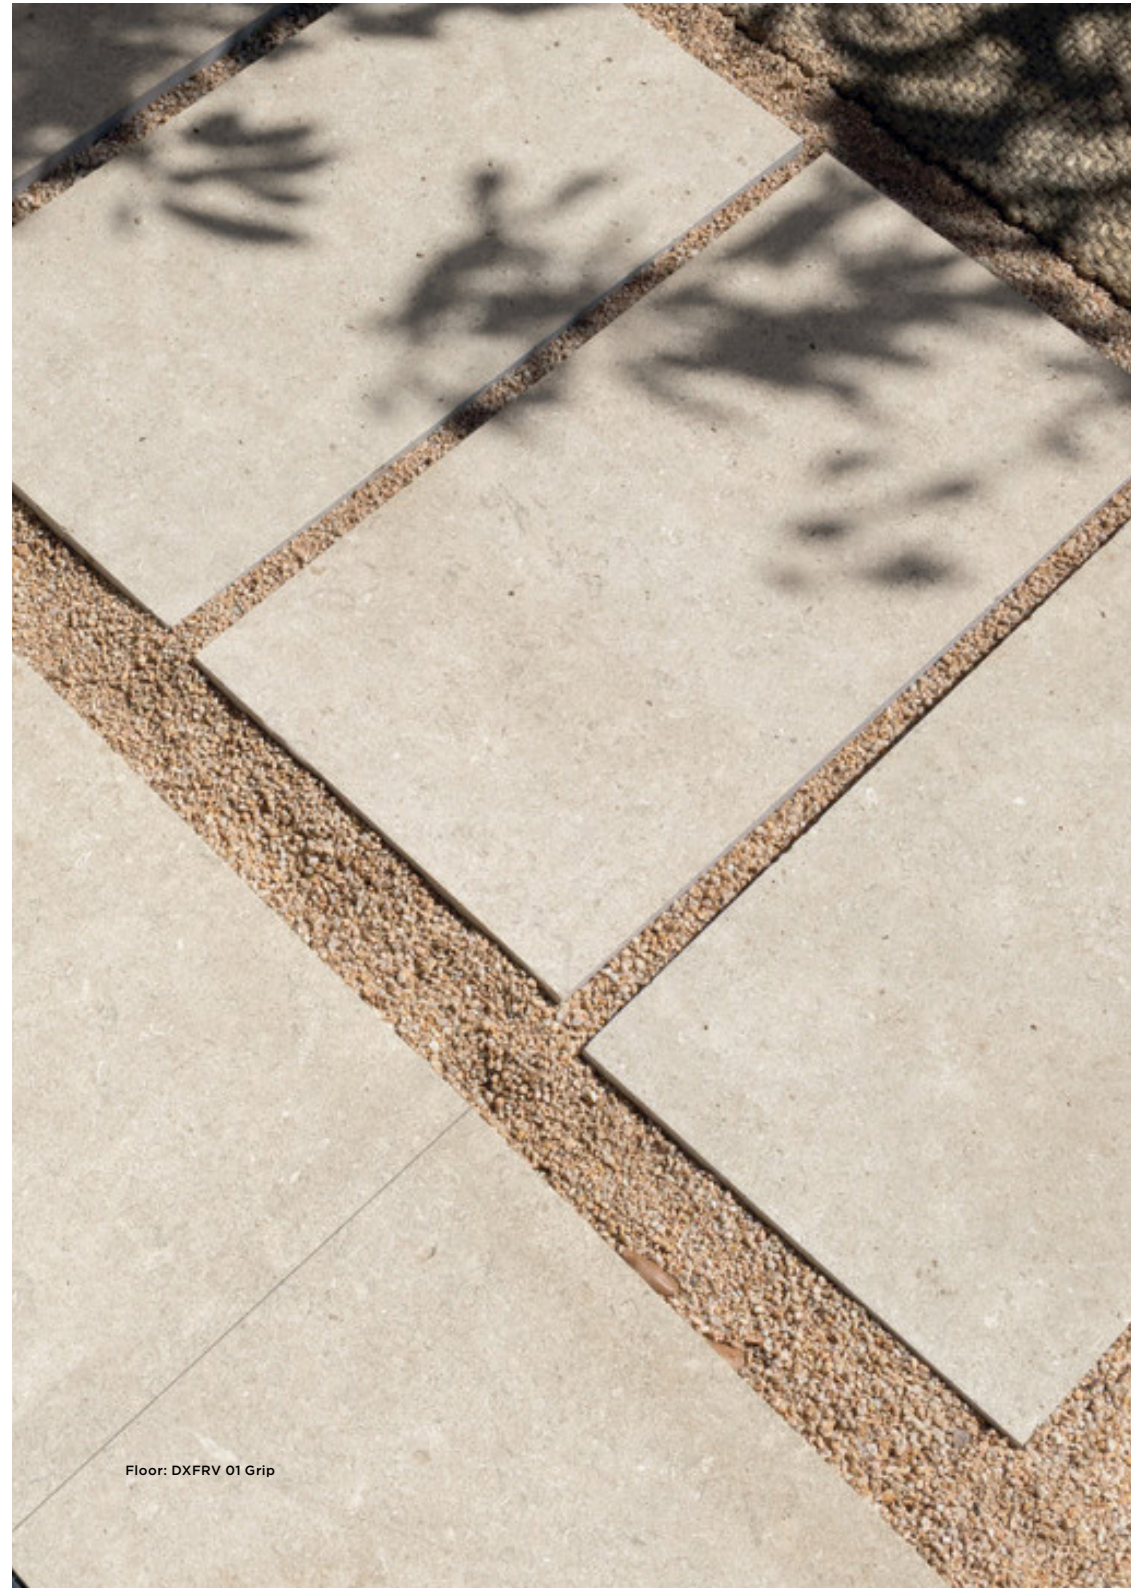

Revival 20mm

External 20mm / Porcelain Stone

Floor: DXFRV 01 Grip

4 Colours / 1 Finish / 2 Sizes

Revival 20mm is an external tile collection designed to connect architectural heritage with contemporary outdoor spaces. Its robust thickness, refined textures, and balanced proportions offer durability without sacrificing aesthetic clarity. The surfaces evoke a timeless material presence, bringing depth, restraint, and quiet elegance to exterior environments.

Floor: DXFRV 01 Grip

DXFRV 01

DXFRV 02

DXFRV 03

DXFRV 04

Sizes

	Size (mm)	Thickness	Finish	Colour Availability
1	1197 x 1197 (R)	20	Grip	All colours
2	1197 x 597 (R)	20	Grip	All colours

(R) Rectified size - square edge with bevel. Swatch colours may vary from original. Samples should be requested. Recommended for use outdoors.