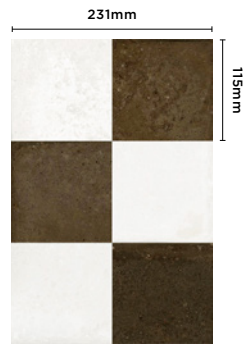

Décors

Libori Décor

Segures Décor

DEBL 04

	Size (mm)	Thickness	Finish	Colour Availability
1	Libori Décor 231 x 115 (N)	8.5	Matt	All colours
	Segures Décor 231 x 115 (N)	8.5	Matt	All colours

(N) Nominal size – pressed edge. Swatch colours may vary from original. Samples should be requested.