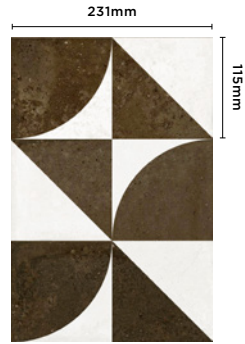

Mattone

Porcelain Design

Wall: DEBL 01 Segures Décor Matt

4 Colours / 1 Finish / 1 Size / 2 Décors

Mattone is a range of porcelain tiles inspired by flames, imparting distinctive character to its surfaces and creating textures and colours that convey authenticity and a weathered appearance. This ensemble proficiently blends darker and reddish tones, offering a rich chromatic palette that instils warmth and depth.

Sizes

| | Size (mm) | Thickness | Finish | Colour Availability |
|---|---------------|-----------|--------|---------------------|
| 1 | 231 x 115 (N) | 8.5 | Matt | All colours |

(N) Nominal size - pressed edge. Swatch colours may vary from original. Samples should be requested. Décors shown on next page.

Décors

Libori Décor

DEBL 01

DEBL 02

DEBL 03

DEBL 04

Segures Décor

DEBL 01

(N) Nominal size – pressed edge. Swatch colours may vary from original. Samples should be requested.

V3 - High Shade Variation

DEBL 01 Libori Décor

DEBL 03 Segures Décor

DEBL 01

DEBL 02

DEBL 03

DEBL 04