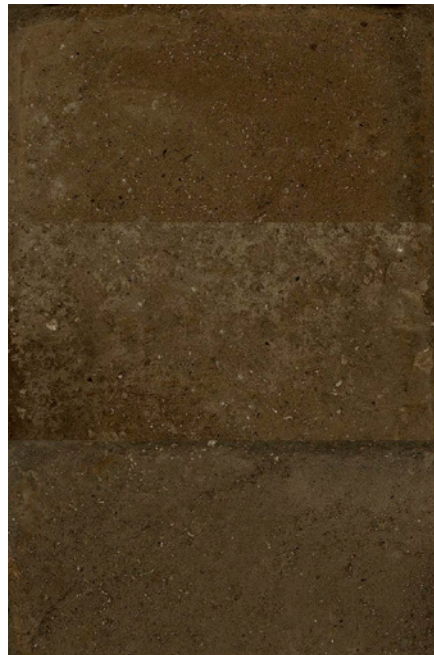

Mattone

Porcelain Design

Wall: DEBL 01 Segures Décor Matt

4 Colours / 1 Finish / 1 Size / 2 Décors

Mattone is a range of porcelain tiles inspired by flames, imparting distinctive character to its surfaces and creating textures and colours that convey authenticity and a weathered appearance. This ensemble proficiently blends darker and reddish tones, offering a rich chromatic palette that instils warmth and depth.

Floor: DEBL 02 Matt

Floor: DEBL 03 Matt

Wall: DEBL 04 Libori Décor Matt & DEBL 04 Matt

Floor: DEBL 04 Matt

DEBL 01

DEBL 02

DEBL 03

DEBL 04