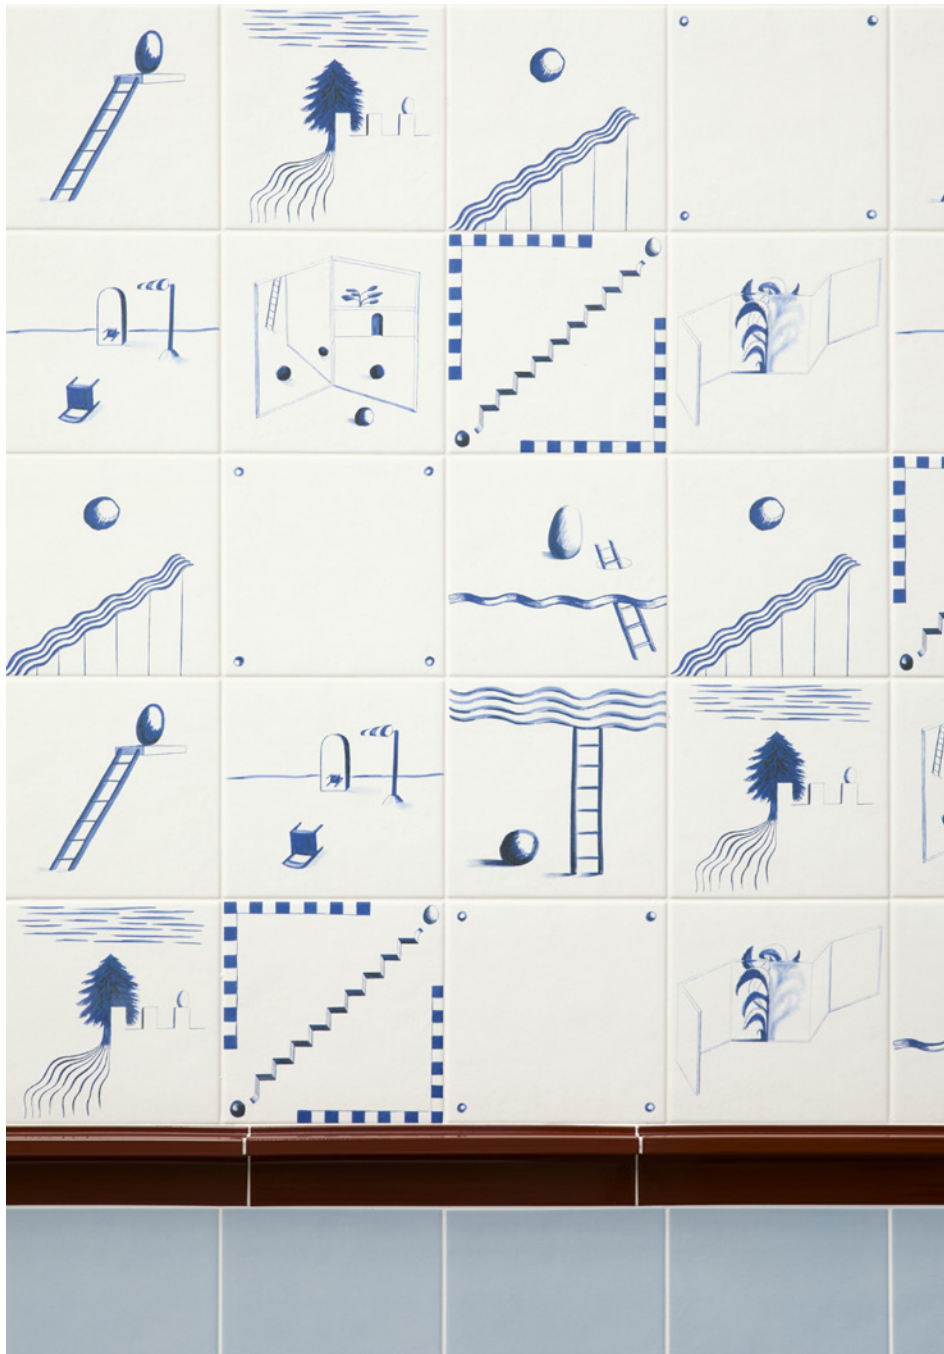

Cementine Dintorni

Porcelain Design

14 Colours / 1 Finish / 1 Size / 1 Décor

Dintorni is the new collection by Inga Sempé designed around the iconic 20x20cm format. The name Dintorni, meaning "surroundings," evokes everything that lies beyond the known and the endless potential for discovery and surprise.

Wall: DTCD 05 & DTCD 99 Décor Matt

Wall: DTCD 14 & DTCD 99 Décor Matt

DTCD 03

DTCD 07

DTCD 11

DTCD 02

DTCD 06

DTCD 10

DTCD 04

DTCD 08

DTCD 12

DTCD 01

DTCD 05

DTCD 09

DTCD 13

DTCD 14

Sizes

	Size (mm)	Thickness	Finish	Colour Availability
1	205 x 205 (N)	9.5	Matt	All Colours

(N) Nominal size – pressed edge. Swatch colours may vary from original. Samples should be requested. Recommended for use on internal walls only.