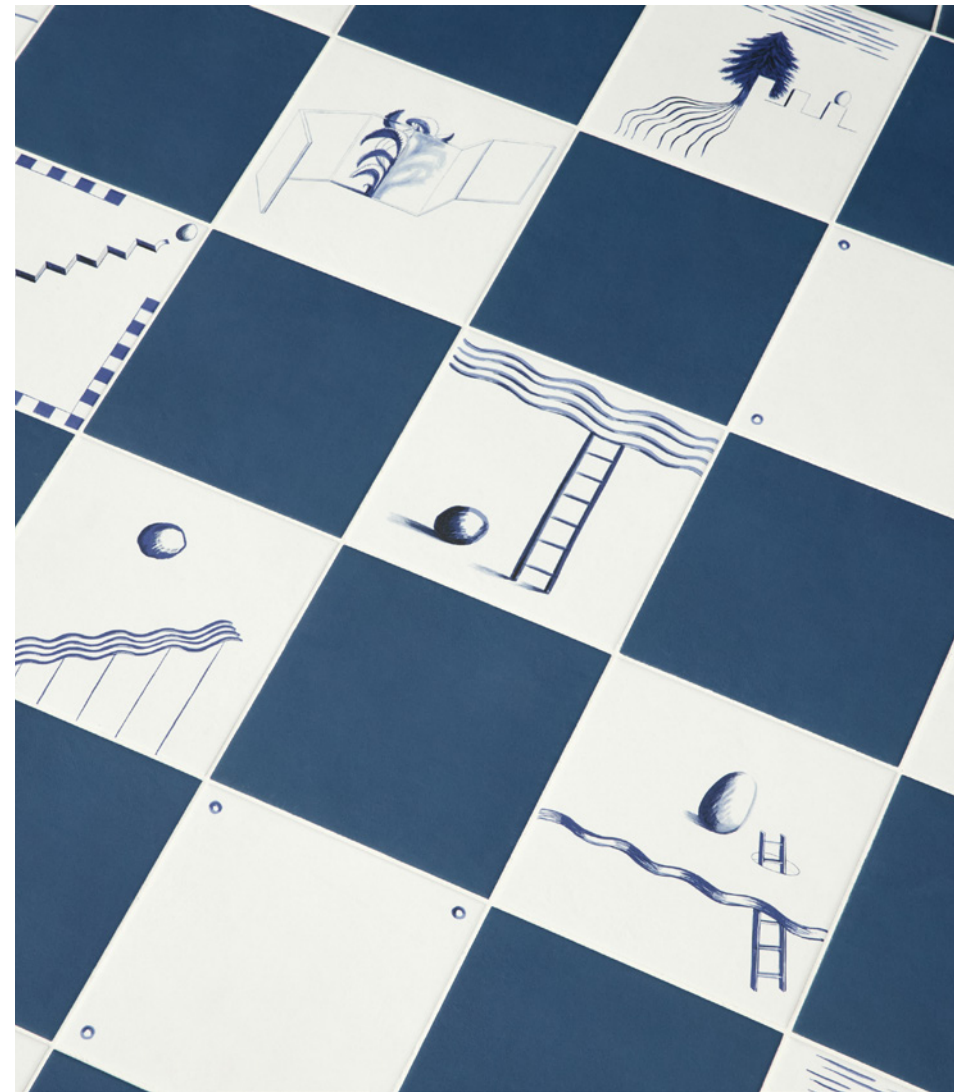

Cementine Dintorni

Porcelain Design

14 Colours / 1 Finish / 1 Size / 1 Décor

Dintorni is the new collection by Inga Sempé designed around the iconic 20x20cm format. The name Dintorni, meaning "surroundings," evokes everything that lies beyond the known and the endless potential for discovery and surprise.

Wall: DTCD 05 & DTCD 99 Décor Matt

Wall: DTCD 14 & DTCD 99 Décor Matt

DTCD 03

DTCD 07

DTCD 11

DTCD 02

DTCD 06

DTCD 10