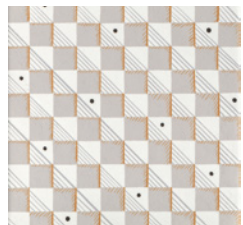

Cementine Dintorni

Porcelain Design

14 Colours / 1 Finish / 1 Size / 1 Décor

Dintorni is the new collection by Inga Sempé designed around the iconic 20x20cm format. The name Dintorni, meaning "surroundings," evokes everything that lies beyond the known and the endless potential for discovery and surprise.

Wall: DTCD 05 & DTCD 99 Décor Matt

Wall: DTCD 14 & DTCD 99 Décor Matt

DTCD 03

DTCD 07

DTCD 11

DTCD 02

DTCD 06

DTCD 10

DTCD 04

DTCD 08

DTCD 12

DTCD 01

DTCD 05

DTCD 09

DTCD 13

DTCD 14

Sizes

	Size (mm)	Thickness	Finish	Colour Availability
1	205 x 205 (N)	9.5	Matt	All Colours

(N) Nominal size – pressed edge. Swatch colours may vary from original. Samples should be requested. Recommended for use on internal walls only.