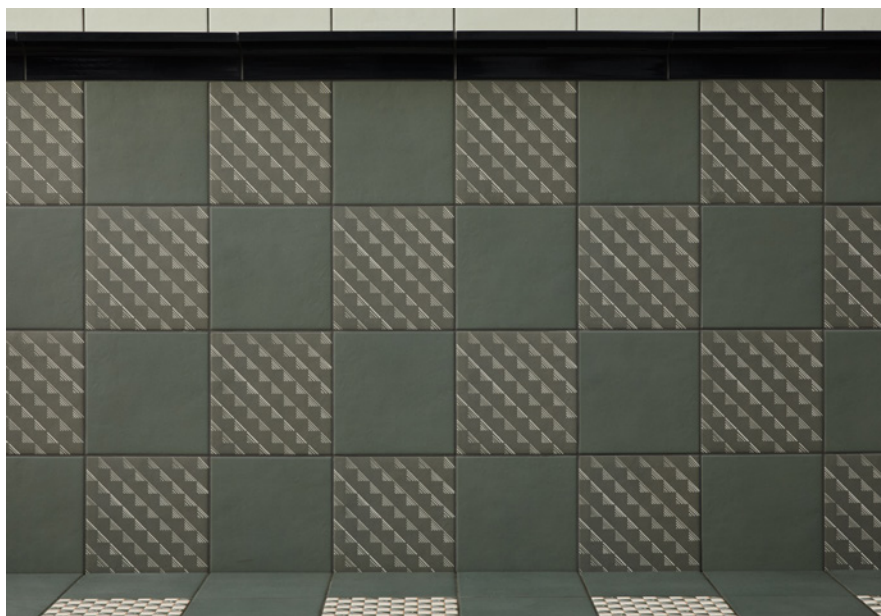

Wall: Raccordo Piece (Nero), DTCD 01 & DTCD 09 & DTCD10 & DTCD 12 Matt

V2 - Moderate
Shade Variation

DOMUS

service@domusgroup.com | t: 020 8481 9500 | domusgroup.com