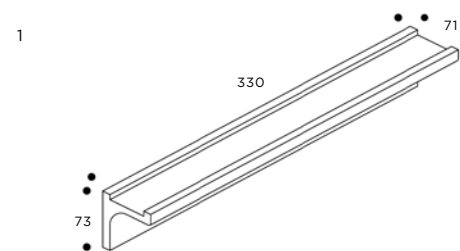

(N) Nominal size - pressed edge. Swatch colours may vary from original. Samples should be requested.

Raccordo nero

Raccordo caramel

Special Pieces

	Size (mm)	Thickness	Finish	Colour Availability
1	73 x 330mm	71	Matt	Caramel & Nero

(N) Nominal size – pressed edge. Swatch colours may vary from original. Samples should be requested. Recommended for use on internal walls only.

Wall: Raccordo Piece (Nero), DTCD 01 & DTCD 09 & DTCD10 & DTCD 12 Matt