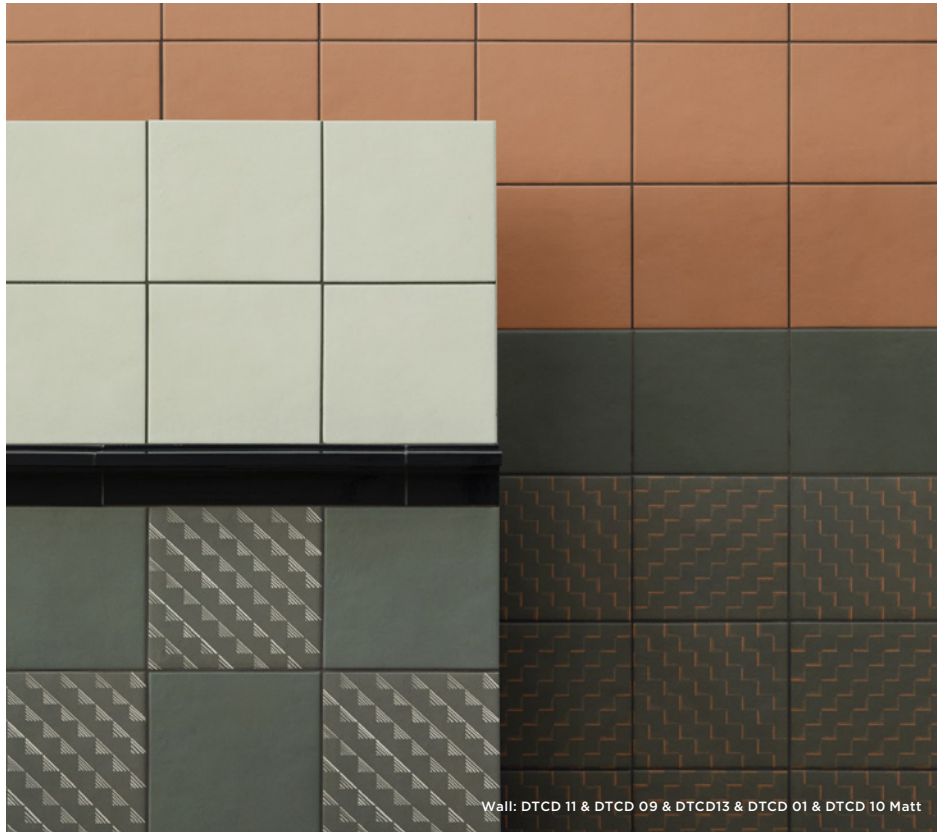

Cementine Dintorni

Porcelain Design

14 Colours / 1 Finish / 1 Size / 1 Décor

Dintorni is the new collection by Inga Sempé designed around the iconic 20x20cm format. The name Dintorni, meaning "surroundings," evokes everything that lies beyond the known and the endless potential for discovery and surprise.