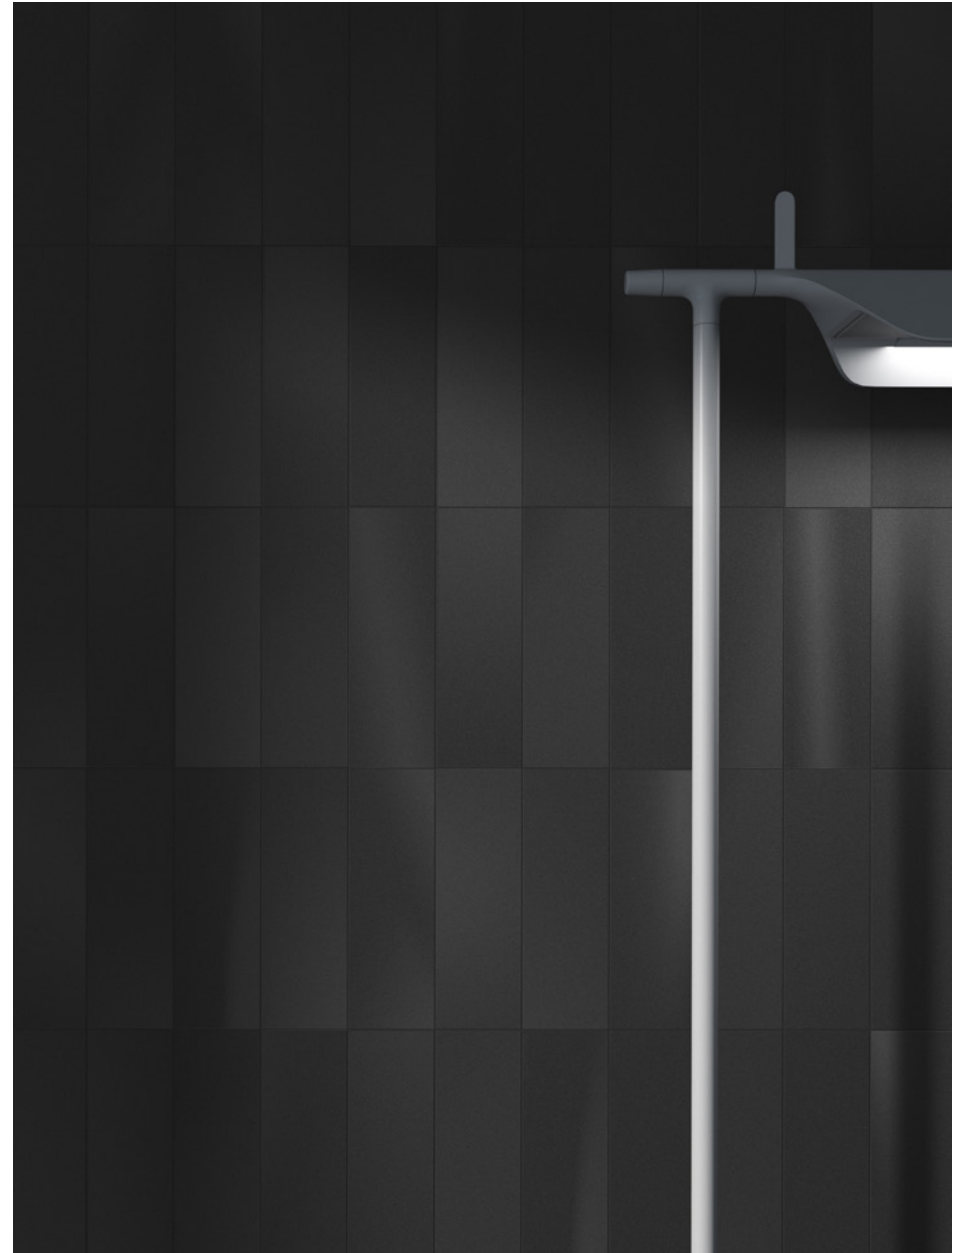

# Balance

*Porcelain Minimal*

Wall: DLA 01 Natural

**7** Colours / **1** Finish / **3** Sizes

Through a carefully considered study of the effect of angled lights across a surface, Balance recreates these gradients in porcelain. The result is a harmonious blend of light and dark, where differences combine in a subtle dance of shadows.

Wall & Floor: DLA 06 Natural

Wall & Floor: DLA 02 Natural

Floor: DLA 07 Natural

# Sizes

	Size (mm)	Thickness	Finish	Colour Availability
1	298 x 48 (R)	9	Natural	All colours
2	148 x 48 (R)	9	Natural	All colours
3	98 x 98 (R)	9	Natural	All colours

(R) Rectified size - squared edge with bevel.  
Swatch colours may vary from original. Samples should be requested.