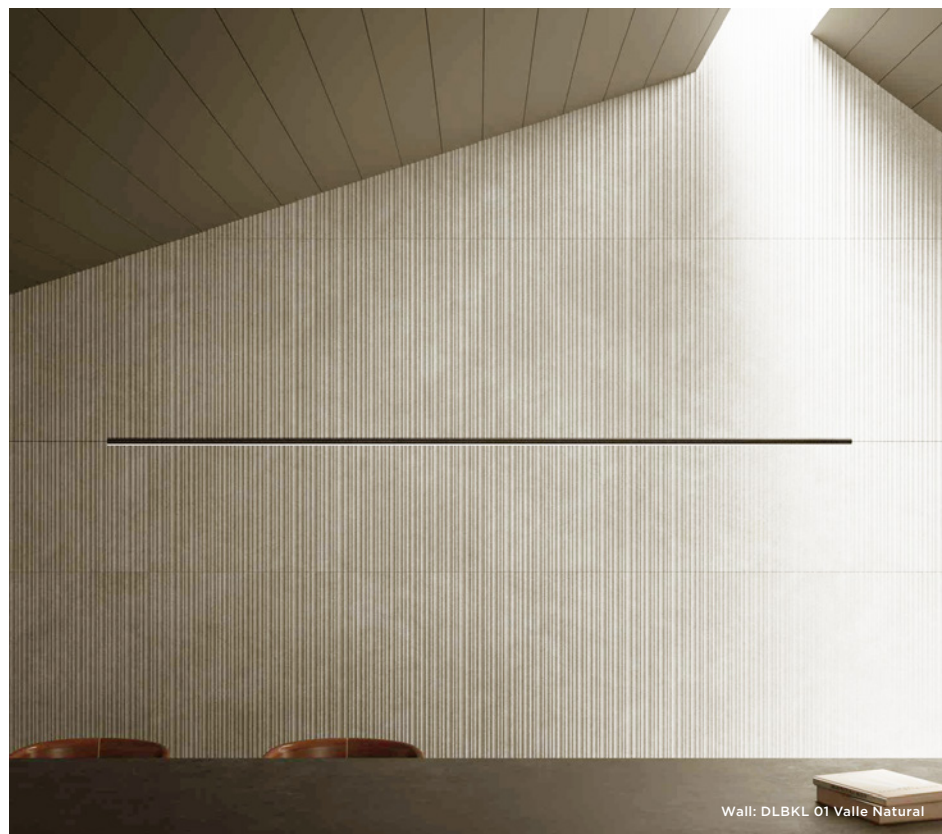

# Kovo Wall

*Ceramic Design*

Wall: DLBKL 01 Valle Natural

**2 Colours / 2 Patterns / 1 Finish / 1 Size**

Kovo Wall is both timeless and modern, with multiple variations of reliefs. Veil is made up of tiny, fine lines that combine to create a highly delicate relief. Valle displays lines with a curved aesthetic in various thicknesses. Refer to Kovo for 9mm-thick porcelain alternatives.

# Sizes

DLBKL 01 Veil

DLBKL 01 Valle

DLBKL 02 Veil

DLBKL 02 Valle

	Size (mm)	Thickness	Finish	Colour Availability
1	1198 x 598 (R)	9	Natural	All colours

(R) Rectified size - squared edge with bevel. For use on internal walls only. Swatch colours may vary from original. Samples should be requested.