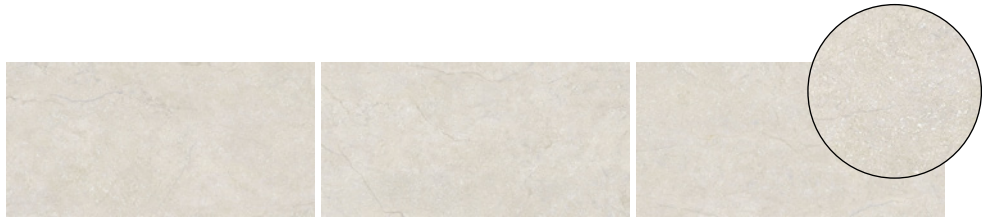

Stone Life

Porcelain Stone

4 Colours / 2 Finishes / 2 Sizes

Loosely inspired by Burgundy limestone, Stone Life's versatile surface forms the perfect backdrop for settings with a free, contemporary flavour. This porcelain tile range is part of Florim's 'CarbonZero-' selection of Climate-Positive surfaces, which reduce the amount of CO₂ in the atmosphere.

Sizes

DCSLF 01

DCSLF 02

DCSLF 03

DCSLF 04

	Size (mm)	Thickness	Finish	Colour Availability
1	1197 x 597 (R)	9	Matt Grip	All colours All colours
2	597 x 597 (R)	9	Matt	All colours
	Plinth Skirting 1197 x 46	9	Matt	All colours
	Step Tread 1197 x 330	9	Matt Grip	All colours All colours

(R) Rectified size - square edge with bevel. Swatch colours may vary from original. Samples should be requested.

V3 - High Shade Variation

DCSLF 01 Matt

DCSLF 01 Grip

DCSLF 02 Grip

DCSLF 02 Matt

DCSLF 03 Matt