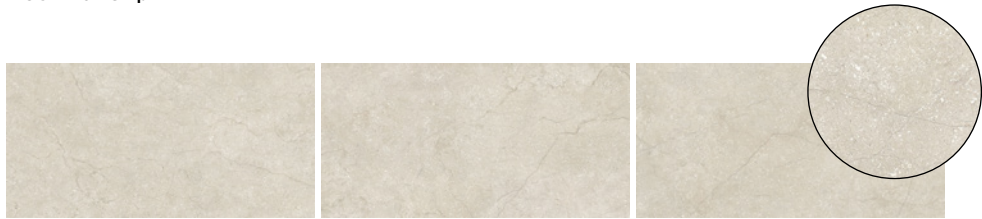

Stone Life

Porcelain Stone

4 Colours / 2 Finishes / 2 Sizes

Loosely inspired by Burgundy limestone, Stone Life's versatile surface forms the perfect backdrop for settings with a free, contemporary flavour. This porcelain tile range is part of Florim's 'CarbonZero-' selection of Climate-Positive surfaces, which reduce the amount of CO₂ in the atmosphere.

(R) Rectified size - square edge with bevel. Swatch colours may vary from original. Samples should be requested.

V3 - High Shade Variation

DCSLF 01 Matt

DCSLF 01 Grip

DCSLF 02 Grip

DCSLF 02 Matt

DCSLF 03 Matt