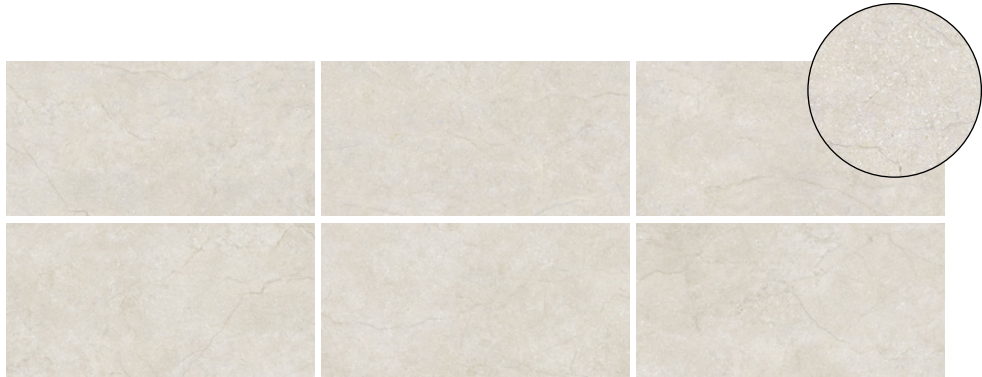

Stone Life

Porcelain Stone

4 Colours / 2 Finishes / 2 Sizes

Loosely inspired by Burgundy limestone, Stone Life's versatile surface forms the perfect backdrop for settings with a free, contemporary flavour. This porcelain tile range is part of Florim's 'CarbonZero-' selection of Climate-Positive surfaces, which reduce the amount of CO₂ in the atmosphere.

Sizes

DCSLF 01

DCSLF 02

DCSLF 03

DCSLF 04

	Size (mm)	Thickness	Finish	Colour Availability
1	1197 x 597 (R)	9	Matt Grip	All colours All colours
2	597 x 597 (R)	9	Matt	All colours
	Plinth Skirting 1197 x 46	9	Matt	All colours
	Step Tread 1197 x 330	9	Matt Grip	All colours All colours

(R) Rectified size - square edge with bevel. Swatch colours may vary from original. Samples should be requested.

V3 - High Shade Variation

DCSLF 01 Matt

DCSLF 01 Grip

DCSLF 02 Grip

DCSLF 02 Matt

DCSLF 03 Matt