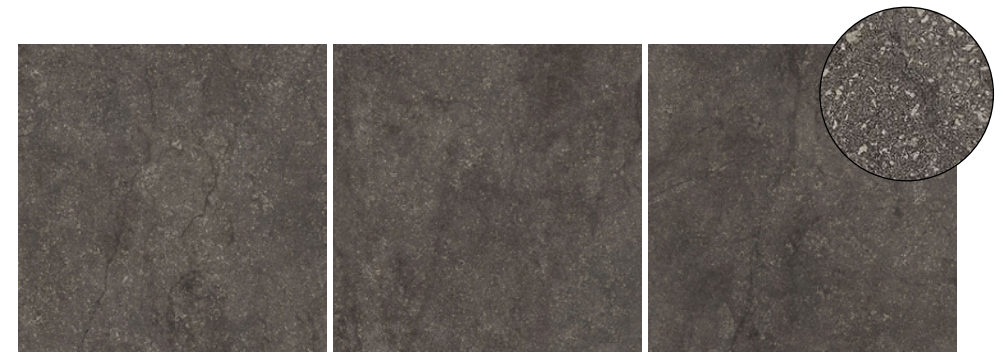

Stone Life

Porcelain Stone

4 Colours / 2 Finishes / 2 Sizes

Loosely inspired by Burgundy limestone, Stone Life's versatile surface forms the perfect backdrop for settings with a free, contemporary flavour. This porcelain tile range is part of Florim's 'CarbonZero-' selection of Climate-Positive surfaces, which reduce the amount of CO₂ in the atmosphere.

(R) Rectified size - square edge with bevel. Swatch colours may vary from original. Samples should be requested.

V3 - High Shade Variation

DCSLF 01 Matt

DCSLF 01 Grip

DCSLF 02 Grip

DCSLF 02 Matt

DCSLF 03 Matt