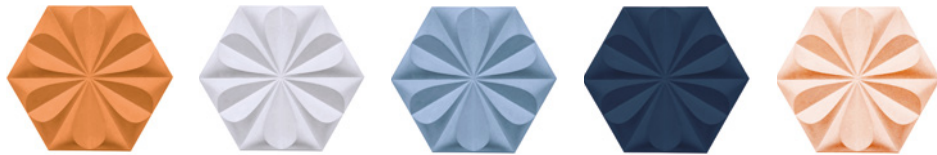

Kaza Seed

Concrete Design

Wall: DKCN 01 Matt

30 Colours / 3 Finishes / 1 Size

Inspired by flora condensed to its purest form. The stunning, yet simple geometric form allows varied compositional possibilities. Handmade from specially formulated, fibre reinforced concrete soft to the touch.

Design Gillian Blease

DKCN 04 Matt

Sizes

DKCN 01 DKCN 02 DKCN 03 DKCN 04 DKCN 05

DKCN 06 DKCN 14 DKCN 17 DKCN 22 DKCN 26

DKCN 27 DKCN 28 DKCN 29 DKCN 30 DKCN 31

DKCN 32 DKCN 33 DKCN 34 DKCN 35 DKCN 36

DKCN 37 DKCN 38 DKCN 39 DKCN 40 DKCN 51

DKCN 52 DKCN 53 DKCN 54 DKCN 55 DKCN 56

	Size (mm)	Thickness	Finish	Colour Availability
1	200 x 173 Supplied in 2 halves A+B (100 x 173)	9 on edge 50 at highest point	Matt/ Gloss Metallic	1-40 51-56

Swatch colours may vary from original. Tile samples should be requested.