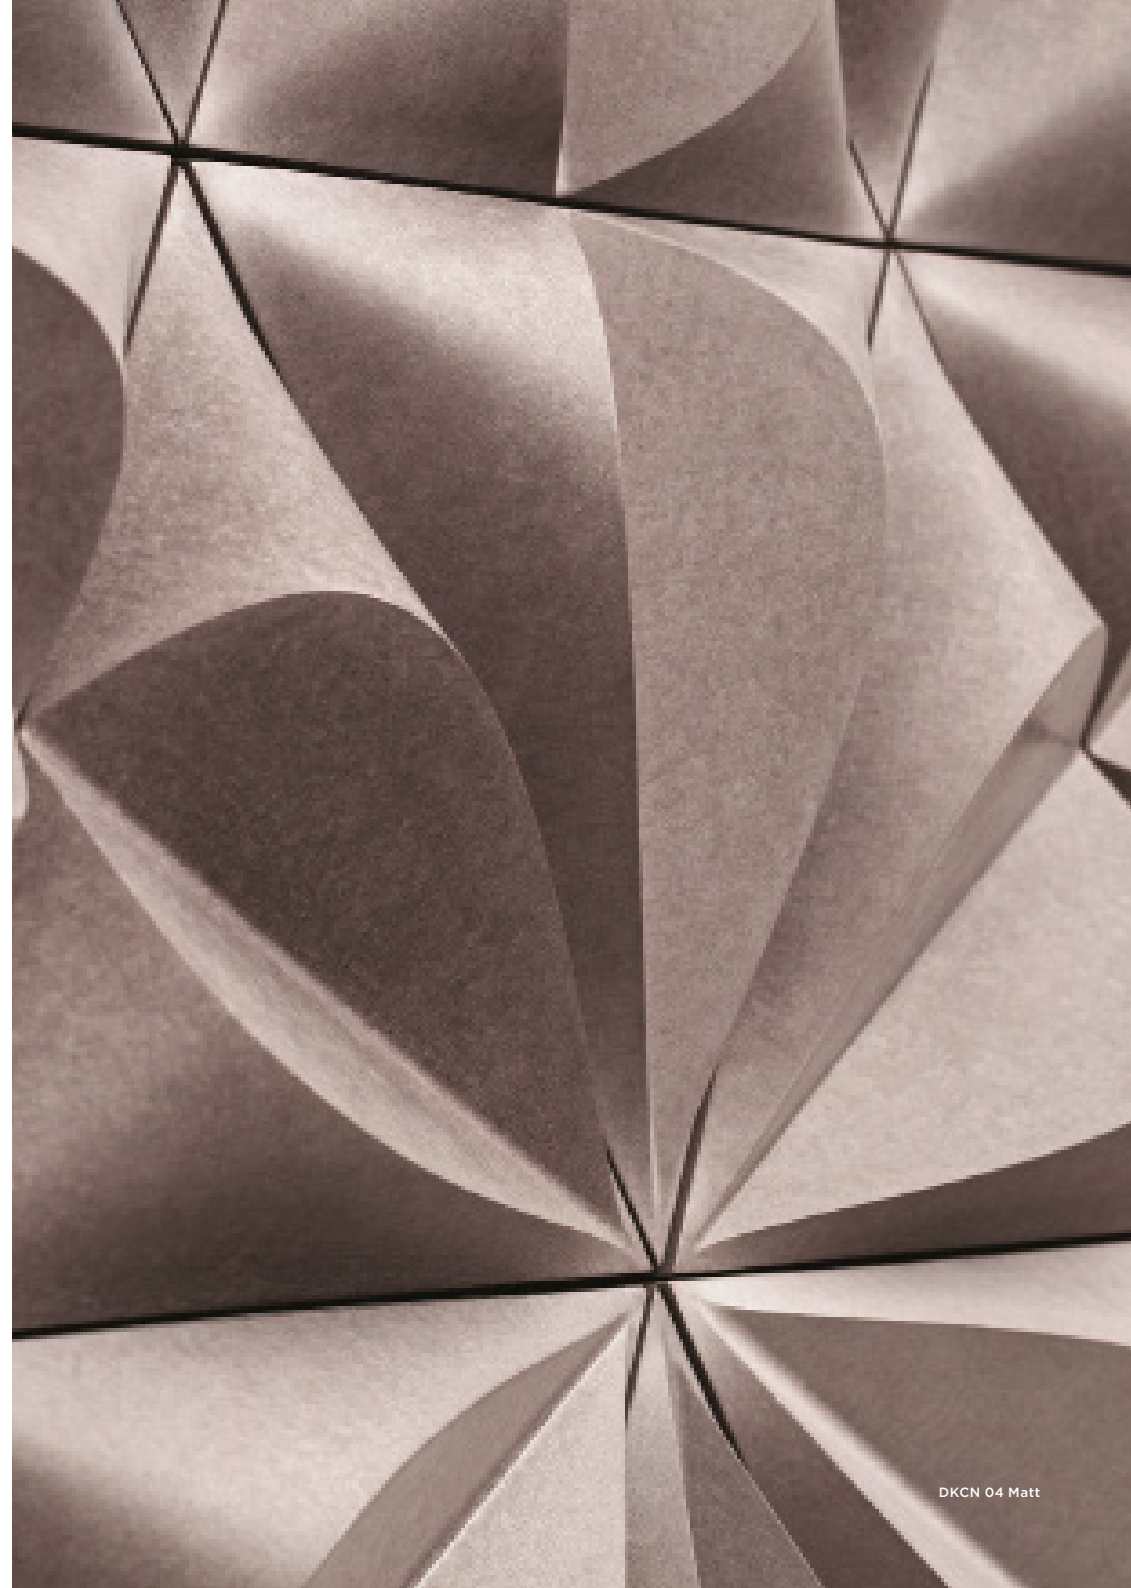

Kaza Seed

Concrete Design

Wall: DKCN 01 Matt

30 Colours / 3 Finishes / 1 Size

Inspired by flora condensed to its purest form. The stunning, yet simple geometric form allows varied compositional possibilities. Handmade from specially formulated, fibre reinforced concrete soft to the touch.

Design Gillian Blease

DKCN 04 Matt

Sizes

DKCN 01 DKCN 02 DKCN 03 DKCN 04 DKCN 05

DKCN 06 DKCN 14 DKCN 17 DKCN 22 DKCN 26

DKCN 27 DKCN 28 DKCN 29 DKCN 30 DKCN 31

DKCN 32 DKCN 33 DKCN 34 DKCN 35 DKCN 36

DKCN 37 DKCN 38 DKCN 39 DKCN 40 DKCN 51

DKCN 52 DKCN 53 DKCN 54 DKCN 55 DKCN 56

	Size (mm)	Thickness	Finish	Colour Availability
1	200 x 173 Supplied in 2 halves A+B (100 x 173)	9 on edge 50 at highest point	Matt/ Gloss Metallic	1-40 51-56

Swatch colours may vary from original. Tile samples should be requested.