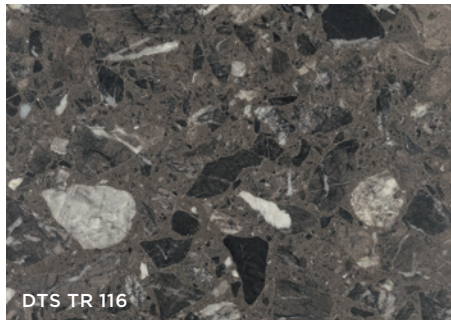

Marmi Grande

Technical Stone

Wall: DTS TR 117 Honed

8 Colours / 2 Finishes / 2 Sizes

A stylish terrazzo effect collection of agglomerate stone with large and varied inclusions. Made from >93% natural marble chips & organic pigments. For interesting & diverse surface designs.

Floor: DTS GR 150 Honed

DTS TR 103

DTS TR 117

DTS TR 101

DTS TR 122

DTS TR 116

DTS GR 153

DTS TR 121

DTS GR 150

Sizes

	Size (mm)	Thickness	Finish	Colour Availability
1	600 x 600 (NB)	12	Honed Polished	All colours
2	600 x 300 (NB)	12	Honed Polished	All colours

(NB) Non-bevelled edge. Swatch colours may vary from original.
Samples should be requested. Special sizes available on request.