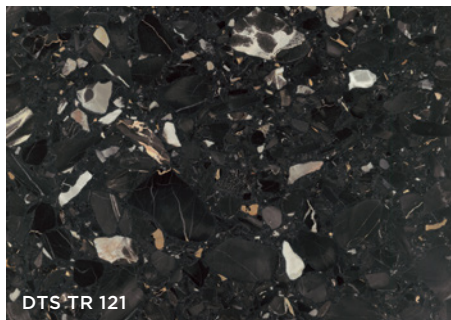

Marmi Grande

Technical Stone

Wall: DTS TR 117 Honed

8 Colours / 2 Finishes / 2 Sizes

A stylish terrazzo effect collection of agglomerate stone with large and varied inclusions. Made from >93% natural marble chips & organic pigments. For interesting & diverse surface designs.

Floor: DTS GR 150 Honed

DTS TR 103

DTS TR 117

DTS TR 101

DTS TR 122

DTS TR 116

DTS GR 153

DTS TR 121

DTS GR 150

Sizes

	Size (mm)	Thickness	Finish	Colour Availability
1	600 x 600 (NB)	12	Honed Polished	All colours
2	600 x 300 (NB)	12	Honed Polished	All colours

(NB) Non-bevelled edge. Swatch colours may vary from original.
Samples should be requested. Special sizes available on request.