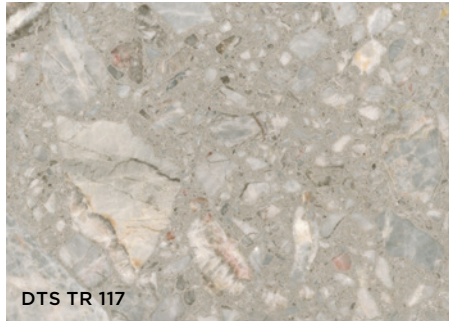

Marmi Grande

Technical Stone

Wall: DTS TR 117 Honed

8 Colours / 2 Finishes / 2 Sizes

A stylish terrazzo effect collection of agglomerate stone with large and varied inclusions. Made from >93% natural marble chips & organic pigments. For interesting & diverse surface designs.

Floor: DTS GR 150 Honed

DTS TR 103

DTS TR 117

DTS TR 101

DTS TR 122

DTS TR 116

DTS GR 153

DTS TR 121

DTS GR 150

Sizes

	Size (mm)	Thickness	Finish	Colour Availability
1	600 x 600 (NB)	12	Honed Polished	All colours
2	600 x 300 (NB)	12	Honed Polished	All colours

(NB) Non-bevelled edge. Swatch colours may vary from original.
Samples should be requested. Special sizes available on request.