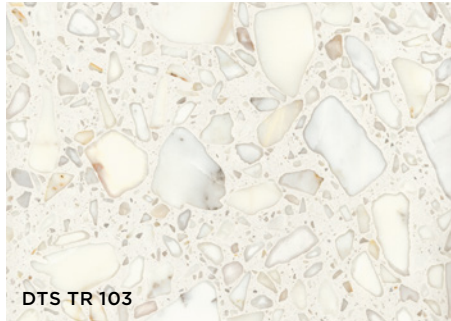

Marmi Grande

Technical Stone

Wall: DTS TR 117 Honed

8 Colours / 2 Finishes / 2 Sizes

A stylish terrazzo effect collection of agglomerate stone with large and varied inclusions. Made from >93% natural marble chips & organic pigments. For interesting & diverse surface designs.

Floor: DTS GR 150 Honed

DTS TR 103

DTS TR 117

DTS TR 101

DTS TR 122

DTS TR 116

DTS GR 153

DTS TR 121

DTS GR 150

Sizes

	Size (mm)	Thickness	Finish	Colour Availability
1	600 x 600 (NB)	12	Honed Polished	All colours
2	600 x 300 (NB)	12	Honed Polished	All colours

(NB) Non-bevelled edge. Swatch colours may vary from original.
Samples should be requested. Special sizes available on request.