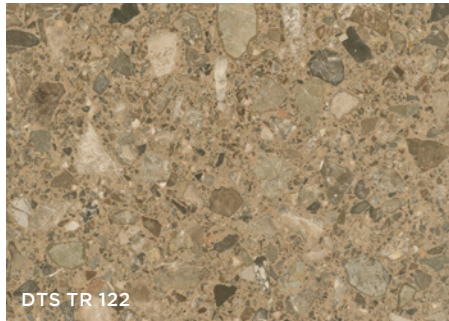

Marmi Grande

Technical Stone

Wall: DTS TR 117 Honed

8 Colours / 2 Finishes / 2 Sizes

A stylish terrazzo effect collection of agglomerate stone with large and varied inclusions. Made from >93% natural marble chips & organic pigments. For interesting & diverse surface designs.

Floor: DTS GR 150 Honed

DTS TR 103

DTS TR 117

DTS TR 101

DTS TR 122

DTS TR 116

DTS GR 153

DTS TR 121

DTS GR 150

Sizes

	Size (mm)	Thickness	Finish	Colour Availability
1	600 x 600 (NB)	12	Honed Polished	All colours
2	600 x 300 (NB)	12	Honed Polished	All colours

(NB) Non-bevelled edge. Swatch colours may vary from original.
Samples should be requested. Special sizes available on request.