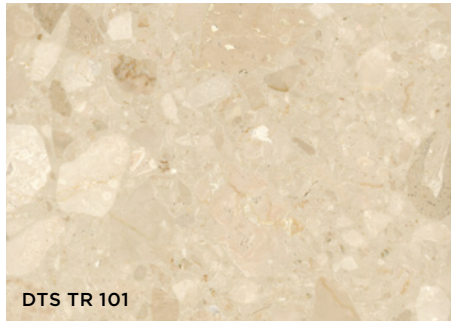

Marmi Grande

Technical Stone

Wall: DTS TR 117 Honed

8 Colours / 2 Finishes / 2 Sizes

A stylish terrazzo effect collection of agglomerate stone with large and varied inclusions. Made from >93% natural marble chips & organic pigments. For interesting & diverse surface designs.

Floor: DTS GR 150 Honed

DTS TR 103

DTS TR 117

DTS TR 101

DTS TR 122

DTS TR 116

DTS GR 153

DTS TR 121

DTS GR 150

Sizes

	Size (mm)	Thickness	Finish	Colour Availability
1	600 x 600 (NB)	12	Honed Polished	All colours
2	600 x 300 (NB)	12	Honed Polished	All colours

(NB) Non-bevelled edge. Swatch colours may vary from original.
Samples should be requested. Special sizes available on request.