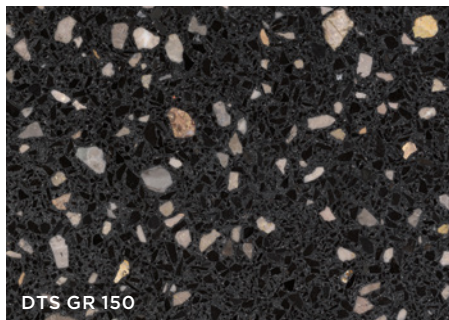

Marmi Grande

Technical Stone

Wall: DTS TR 117 Honed

8 Colours / 2 Finishes / 2 Sizes

A stylish terrazzo effect collection of agglomerate stone with large and varied inclusions. Made from >93% natural marble chips & organic pigments. For interesting & diverse surface designs.

Floor: DTS GR 150 Honed

DTS TR 103

DTS TR 117

DTS TR 101

DTS TR 122

DTS TR 116

DTS GR 153

DTS TR 121

DTS GR 150

Sizes

	Size (mm)	Thickness	Finish	Colour Availability
1	600 x 600 (NB)	12	Honed Polished	All colours
2	600 x 300 (NB)	12	Honed Polished	All colours

(NB) Non-bevelled edge. Swatch colours may vary from original.
Samples should be requested. Special sizes available on request.