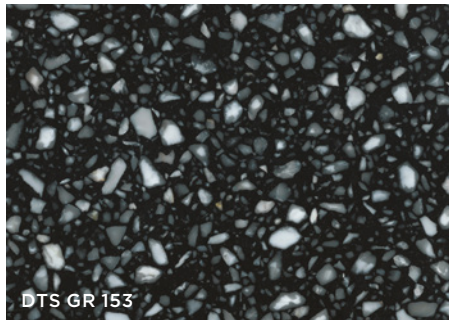

Marmi Grande

Technical Stone

Wall: DTS TR 117 Honed

8 Colours / 2 Finishes / 2 Sizes

A stylish terrazzo effect collection of agglomerate stone with large and varied inclusions. Made from >93% natural marble chips & organic pigments. For interesting & diverse surface designs.

Floor: DTS GR 150 Honed

DTS TR 103

DTS TR 117

DTS TR 101

DTS TR 122

DTS TR 116

DTS GR 153

DTS TR 121

DTS GR 150

Sizes

	Size (mm)	Thickness	Finish	Colour Availability
1	600 x 600 (NB)	12	Honed Polished	All colours
2	600 x 300 (NB)	12	Honed Polished	All colours

(NB) Non-bevelled edge. Swatch colours may vary from original.
Samples should be requested. Special sizes available on request.