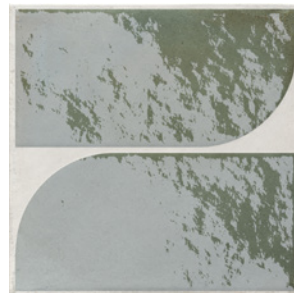

# Manifattura

*Porcelain Design*

Wall: DFMS 16 Tracce Décor Glazed

4 Colours / 1 Finish / 1 Size / 4 Décors

Manifattura redefines the porcelain tile experience with its vibrant, innovative approach. Inspired by the artistry of handmade ceramics, this range features deep, uneven glazes that create a unique, tactile surface. The interplay of light and shadow on these textured edges adds depth and character to each tile.

# Sizes

	Size (mm)	Thickness	Finish	Colour Availability
1	200 x 200 (N)	8.5	Glazed	All colours

(N) Nominal size - pressed edge. Swatch colours may vary from original. Samples should be requested. Décors shown on next page.

# Décors

DFMS 11 Cerchi Décor

DFMS 12 Sagome Décor

DFMS 14 Combinazioni Décor

DFMS 16 Tracce Décor

	Size (mm)	Thickness	Finish	Colour Availability
1	Cerchi Décor 200 x 200 (N)	8.5	Glazed	DFMS 11
	Sagome Décor 200 x 200 (N)	8.5	Glazed	DFMS 12
	Combinazioni Décor 200 x 200 (N)	8.5	Glazed	DFMS 14
	Tracce Décor 200 x 200 (N)	8.5	Glazed	DFMS 16

(N) Nominal size - pressed edge. Swatch colours may vary from original. Samples should be requested.

V2 - Moderate  
Shade Variation

**DOMUS**

service@domusgroup.com | t: 020 8481 9500 | domusgroup.com