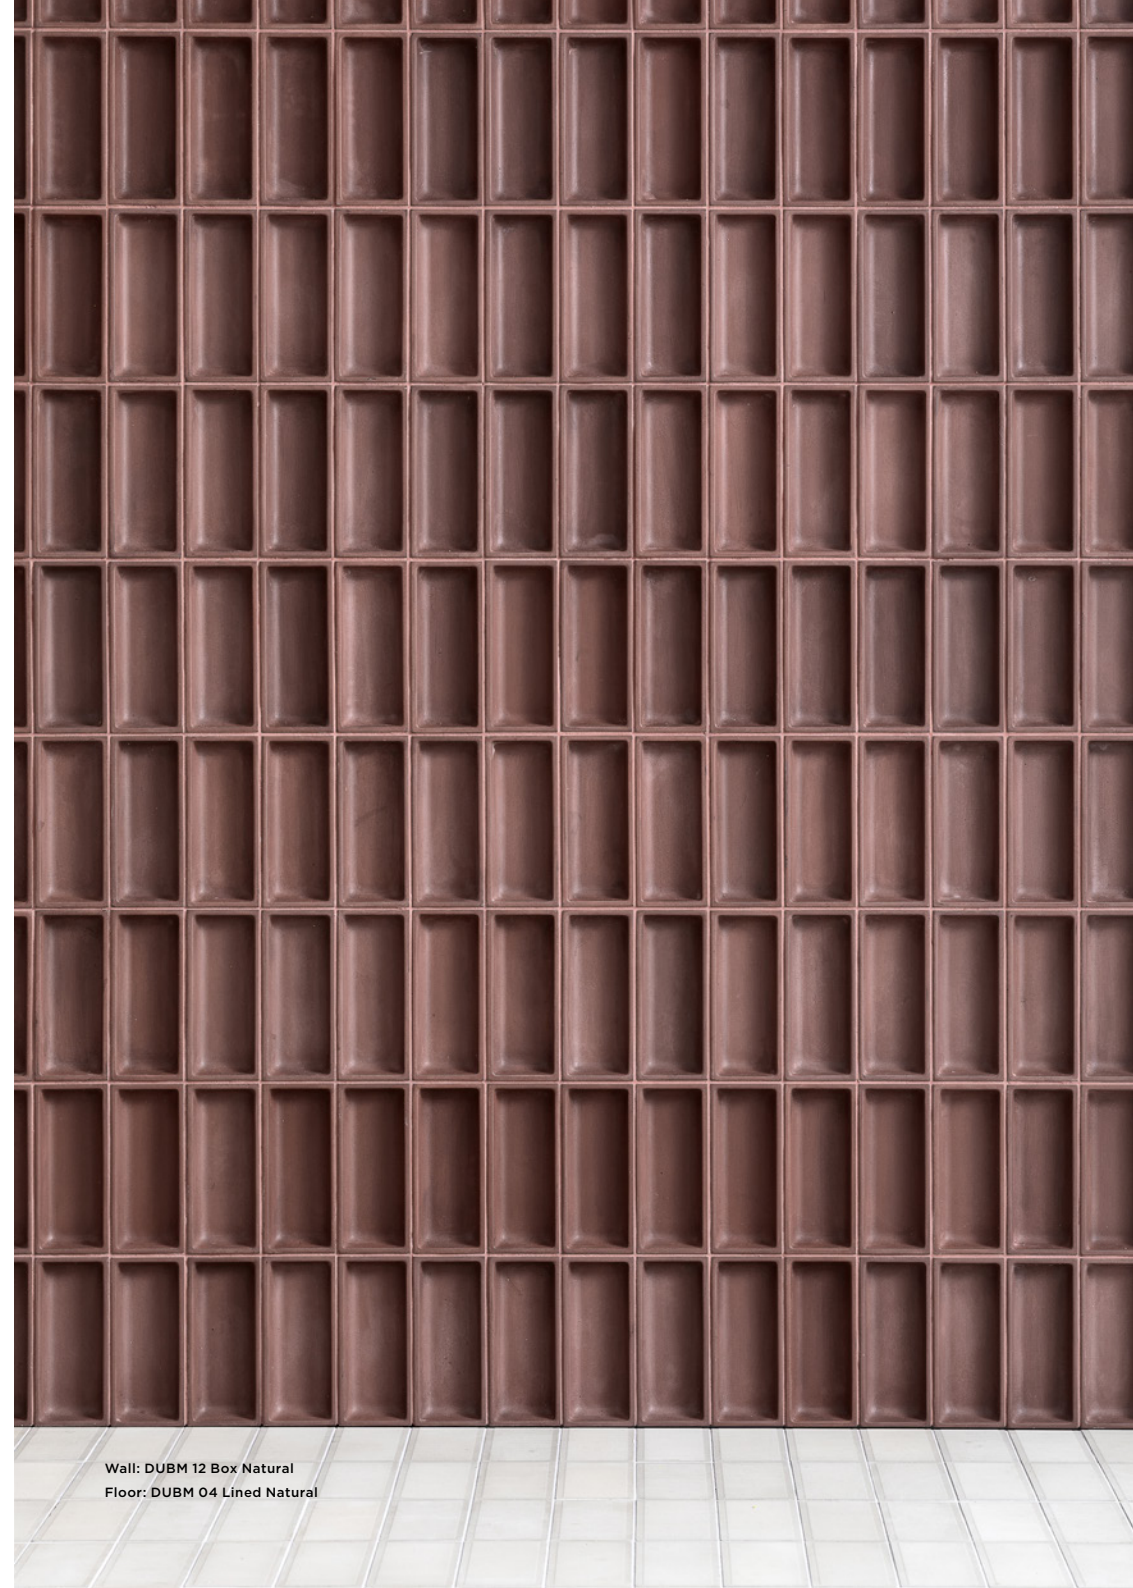

# Minimum

*Concrete 3D*

Wall (left): DUBM 06 Brick Natural  
Wall (right): DUBM 04 Box Natural

**22 Colours / 1 Finish / 1 Size**

Minimum is a range of 3D concrete tiles inspired by minimalist art and architecture. Focusing on simple shapes, light, and space, bold yet primitive designs have been achieved that are unique thanks to the versatility of cement. These tiles are durable, stain-resistant, and suitable for indoor and outdoor use.

Wall: DUBM 12 Box Natural  
Floor: DUBM 04 Lined Natural

Wall: DUBM 04 Lined Natural

Wall (left): DUBM 12 Lined Natural  
Wall (right): DUBM 04 Box Natural