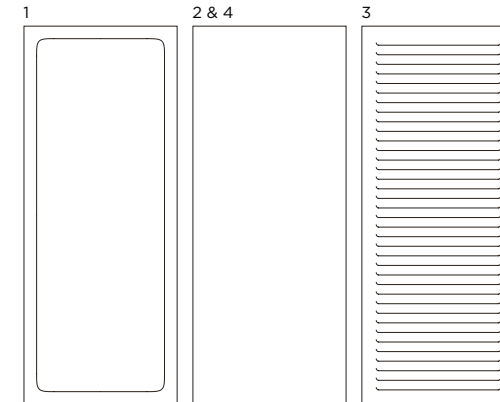

# Sizes

DUBM 10 Brick    DUBM 03 Brick    DUBM 16 Brick    DUBM 22 Brick

DUBM 01 Brick    DUBM 07 Brick    DUBM 17 Brick    DUBM 19 Brick

DUBM 13 Brick    DUBM 15 Brick    DUBM 14 Brick    DUBM 20 Brick

DUBM 04 Brick    DUBM 06 Brick    DUBM 21 Brick    DUBM 12 Brick

DUBM 02 Brick    DUBM 09 Brick    DUBM 18 Brick    DUBM 11 Brick

DUBM 05 Brick    DUBM 08 Brick

DUBM 11 Box    DUBM 11 Brick / DUBM 11 Smooth    DUBM 11 Lined

	Size (mm)	Thickness	Finish	Colour Availability
1	Box 160 x 65 (N)	30	Natural	All colours
2	Brick 160 x 65 (N)	30	Natural	All colours
3	Lined 160 x 65 (N)	12	Natural	All colours
4	Smooth 160 x 65 (N)	12	Natural	All colours

(N) Nominal size - pressed edge. Swatch colours may vary from original. Samples should be requested.

DUBM 10 Box

DUBM 10 Lined

DUBM 16 Box

DUBM 16 Lined

DUBM 01 Box

DUBM 01 Lined

DUBM 17 Box