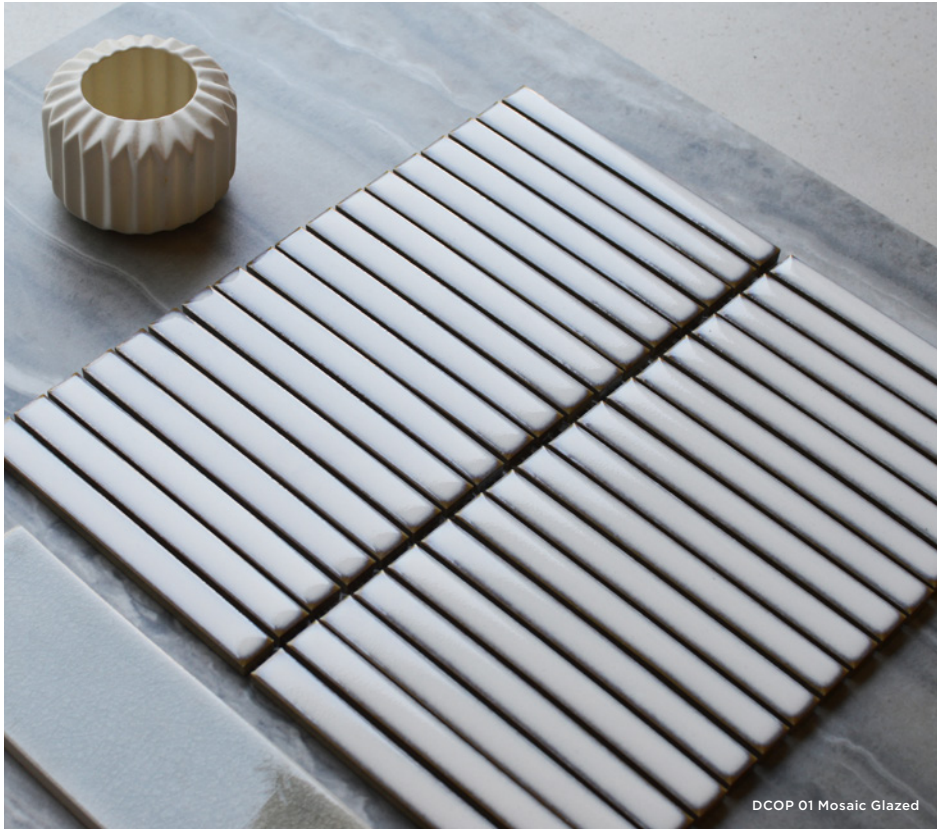

Yubi

Ceramic Design

DCOP 01 Mosaic Glazed

6 Colours / 1 Finish / 1 Mosaic

A range of finger-like mosaics, blending a contemporary format with retro glazing techniques, in six carefully considered colours. Held in stock for immediate supply — recommended for use on internal walls only.

Wall: DCOP 04 Mosaic Glazed