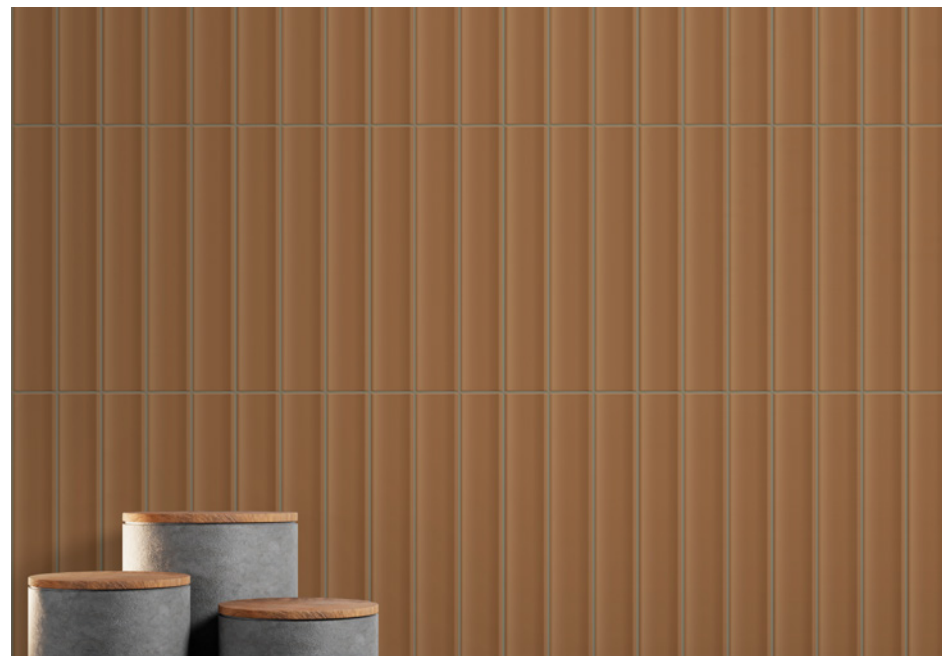

Wall: DEJ 08 Matt