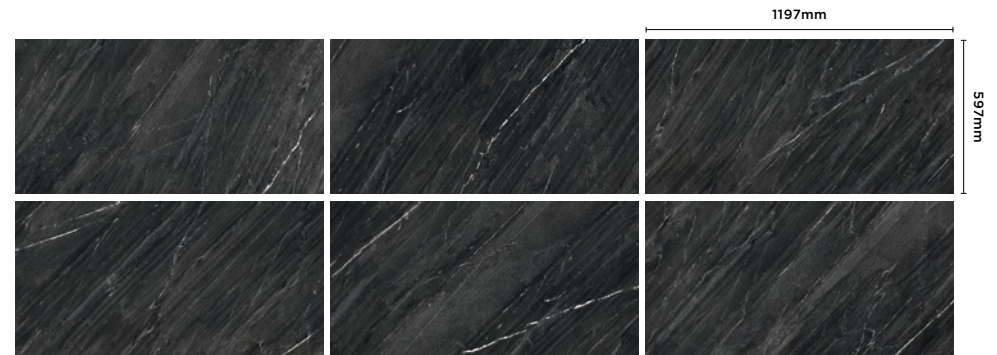

DFBI 05 Soft