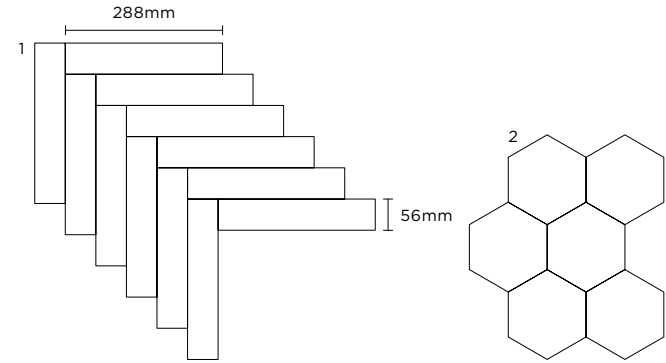

(R) Rectified size - square edge with bevel. Swatch colours may vary from original. Samples should be requested. Mosaics, décors and special pieces shown on next page.

Idrogetto Décor

DFBI 01

DFBI 02

DFBI 03

Hexagon Mosaic

DFBI 01

DFBI 02

DFBI 03

Sink: DFBI 01 Matt
Floor: DFBI 01 Idrogetto Décor Matt

Mosaics, Décors & Special Pieces

	Size (mm)	Thickness	Finish	Colour Availability
1	Idrogetto Décor 698 x 449	9	Matt	DFBI 01, 02 & 03
2	Hexagon Mosaic on 380 x 290 sheet	9	Mix*	DFBI 01, 02 & 03
	Bullnose Step Tread 1197 x 33	30	Matt Soft	DFBI 01, 02, 03 & 04 DFBI 05
	Plinth Skirting 1197 x 46	9	Matt	DFBI 01, 02, 03 & 04
	Plinth Skirting 597 x 46	9	Matt Soft	DFBI 01, 02, 03 & 04 DFBI 05