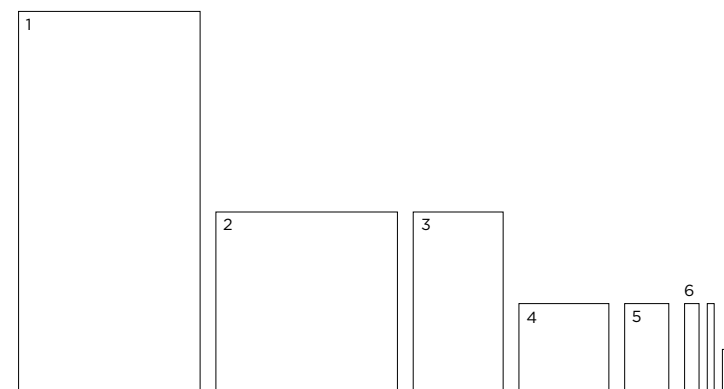

# Concept 1

*Porcelain Concrete*

Floor: DGCP 05 Bush Hammered

**5 Colours / 3 Finishes / 5 Sizes & 1 Blend of 3 Sizes**

Concept 1 is a range of Porcelain Concrete tiles designed for any type of environment. Inspired by natural tones, the highly innovative aspect of this range lies in the variety of surface finishes, all equally usable on walls and floors. Refer to Concept 1 Slim for 6mm thick lightweight porcelain slab options.

Wall: DGCP 03 Levigato

DGCP 01

DGCP 02

DGCP 03

DGCP 04

DGCP 05

## Sizes

	Size (mm)	Thickness	Finish	Colour Availability
1	2500 x 1190 (R)	12	Matt Levigato	All colours
2	1190 x 1190 (R)	12	Bush Hammered	All colours
3	1190 x 594 (R)	12	Bush Hammered	All colours
4	594 x 594 (R)	12	Bush Hammered	All colours
5	594 x 296 (R)	12	Bush Hammered	All colours
6	Blend (3 sizes in 1 box) 594 x 100 (R) 594 x 50 (R) 296 x 150 (R)	12 6 6	Bush Hammered Levigato Levigato	All colours
	Plinth Skirting 594 x 71	12	Bush Hammered	All colours
	Step Costa Retta 1190 x 330 x 40 594 x 330 x 40	30	Matt	All colours

(R) Rectified size - square edge with bevel.

Swatch colours may vary from original. Samples should be requested.

**DOMUS**