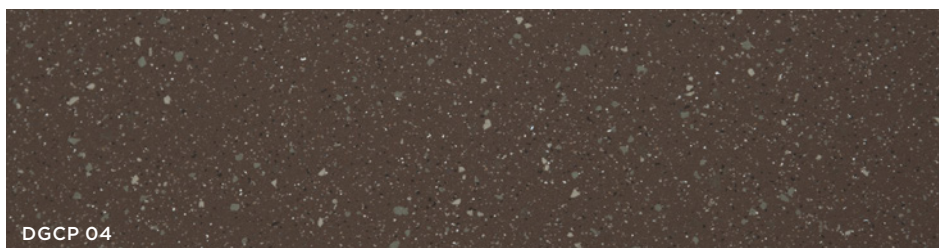

DGCP 03

Sizes

	Size (mm)	Thickness	Finish	Colour Availability
1	2500 x 1190 (R)	12	Matt Levigato	All colours
2	1190 x 1190 (R)	12	Bush Hammered	All colours
3	1190 x 594 (R)	12	Bush Hammered	All colours
4	594 x 594 (R)	12	Bush Hammered	All colours
5	594 x 296 (R)	12	Bush Hammered	All colours
6	Blend (3 sizes in 1 box) 594 x 100 (R) 594 x 50 (R) 296 x 150 (R)	12 6 6	Bush Hammered Levigato Levigato	All colours
	Plinth Skirting 594 x 71	12	Bush Hammered	All colours
	Step Costa Retta 1190 x 330 x 40 594 x 330 x 40	30	Matt	All colours

(R) Rectified size - square edge with bevel.

Swatch colours may vary from original. Samples should be requested.

DOMUS