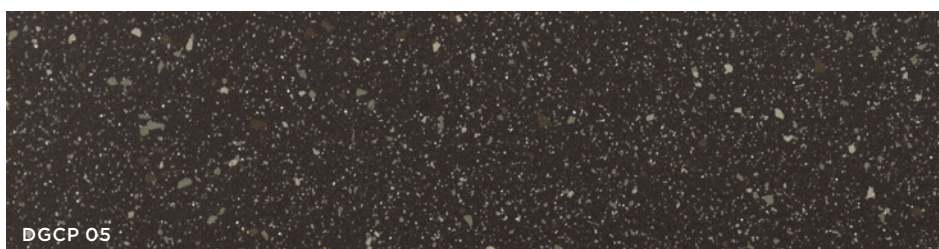

# Concept 1

*Porcelain Concrete*

Floor: DGCP 05 Bush Hammered

**5 Colours / 3 Finishes / 5 Sizes & 1 Blend of 3 Sizes**

Concept 1 is a range of Porcelain Concrete tiles designed for any type of environment. Inspired by natural tones, the highly innovative aspect of this range lies in the variety of surface finishes, all equally usable on walls and floors. Refer to Concept 1 Slim for 6mm thick lightweight porcelain slab options.

Wall: DGCP 03 Levigato

DGCP 01

DGCP 02

DGCP 03

DGCP 04

DGCP 05

## Sizes

	Size (mm)	Thickness	Finish	Colour Availability
1	2500 x 1190 (R)	12	Matt Levigato	All colours
2	1190 x 1190 (R)	12	Bush Hammered	All colours
3	1190 x 594 (R)	12	Bush Hammered	All colours
4	594 x 594 (R)	12	Bush Hammered	All colours
5	594 x 296 (R)	12	Bush Hammered	All colours
6	Blend (3 sizes in 1 box) 594 x 100 (R) 594 x 50 (R) 296 x 150 (R)	12 6 6	Bush Hammered Levigato Levigato	All colours
	Plinth Skirting 594 x 71	12	Bush Hammered	All colours
	Step Costa Retta 1190 x 330 x 40 594 x 330 x 40	30	Matt	All colours

(R) Rectified size - square edge with bevel.

Swatch colours may vary from original. Samples should be requested.

**DOMUS**