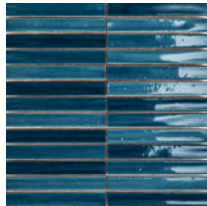

Koeda

Ceramic Design

13 Colours / 2 Finishes / 1 Mosaic

Koeda is a stunning range of double-fired, handmade ceramic mosaics. Crafted with natural glazes, they come in a captivating selection of vivid, artistic colours. Available in glossy and cracquele finishes, these mosaics are perfect for creating a unique and eye-catching statement in residential or commercial settings.

DAKS 09 Mosaic

DAKS 10 Mosaic

DAKS 11 Mosaic

DAKS 07 Mosaic

DAKS 13 Mosaic

DAKS 05 Mosaic

DAKS 12 Mosaic

DAKS 08 Mosaic

1

	Size (mm)	Thickness	Finish	Colour Availability
1	Mosaic 146 x 20 (N) on 295 x 292 sheet	9.5	Glossy Cracquele	DAKS 01, 02, 03, 04, 05, 06, 07 & 08 DAKS 09, 10, 11, 12 & 13

(N) Nominal size - pressed edge. Swatch colours may vary from original. Samples should be requested. Recommended for use on internal walls only.