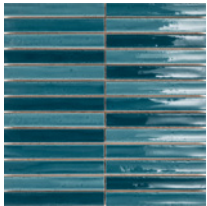

DAKS 07 Mosaic