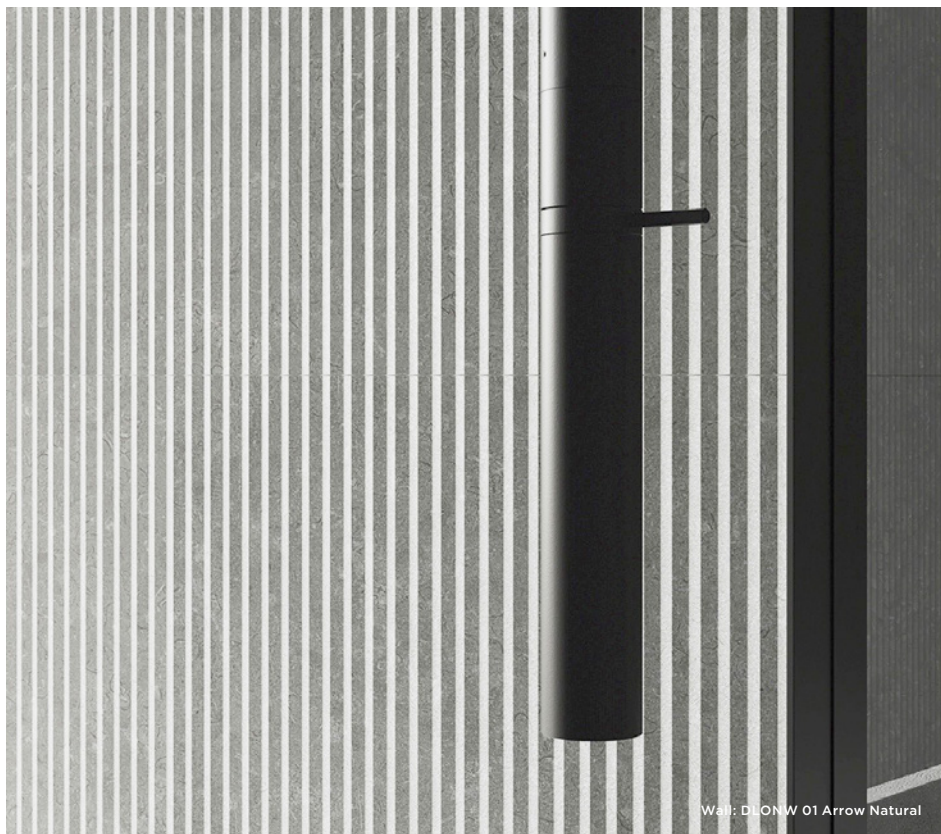

# Noon Wall

*Ceramic Design*

Wall: DLONW 01 Arrow Natural

**3 Colours / 2 Patterns / 1 Finish / 1 Size**

Noon Wall is a ceramic wall range that includes two relief variations. These reliefs are available in two variations, both uniform and parallel-spaced from one another; Angle, with thin sides; and Arrow, with more significant spacing. Refer to Noon for 9mm-thick porcelain alternatives.

Wall: DLONW 02 Arrow Natural

(R) Rectified size - squared edge with bevel. For use on internal walls only. Swatch colours may vary from original. Samples should be requested.