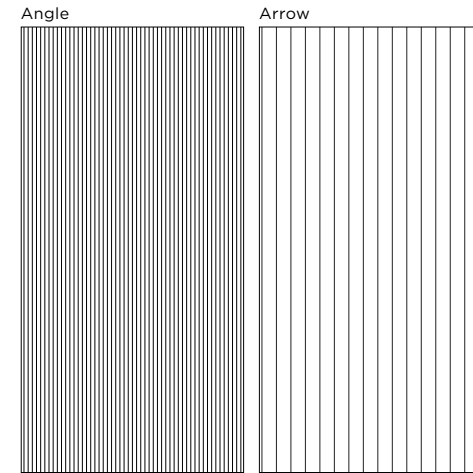

# Noon Wall

*Ceramic Design*

Wall: DLONW 01 Arrow Natural

**3 Colours / 2 Patterns / 1 Finish / 1 Size**

Noon Wall is a ceramic wall range that includes two relief variations. These reliefs are available in two variations, both uniform and parallel-spaced from one another; Angle, with thin sides; and Arrow, with more significant spacing. Refer to Noon for 9mm-thick porcelain alternatives.

# Sizes

DLONW 01 Angle

DLONW 01 Arrow

DLONW 02 Angle

DLONW 02 Arrow

DLONW 04 Angle

DLONW 04 Arrow

|   | Size (mm)      | Thickness | Finish  | Colour Availability |
|---|----------------|-----------|---------|---------------------|
| 1 | 1198 x 598 (R) | 9         | Natural | All colours         |

(R) Rectified size - squared edge with bevel. For use on internal walls only. Swatch colours may vary from original. Samples should be requested.