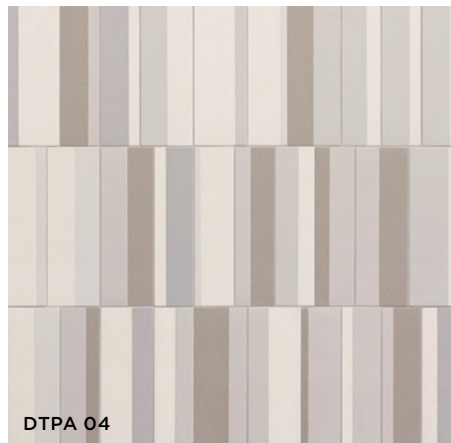

Piano

Porcelain Design

Floor: DTPA 02 Glazed

6 Colours / 1 Finish / 1 Set of 2 Sizes

A multi-tonal Porcelain Design range offering vibrant and endless layouts. The random alternation of colour and size creates the impression of a total continuation of space.

Design Ronan & Erwan Bouroullec

MU
TIN
A

Floor: DTPA 05 Glazed

Wall & Floor: DTPA 03 Glazed

Wall: DTPA 01 Glazed
Floor: DTPA 02 Glazed

Sizes

	Size (mm)	Thickness	Finish	Colour Availability
1	300 x 100 & 300 x 75 (boxed together)	10	Glazed	All colours

30 pieces boxed together with 40% of 300 x 100mm & 60% of 300 x 75mm.
Swatch colours may vary from original. Tile samples should be requested.