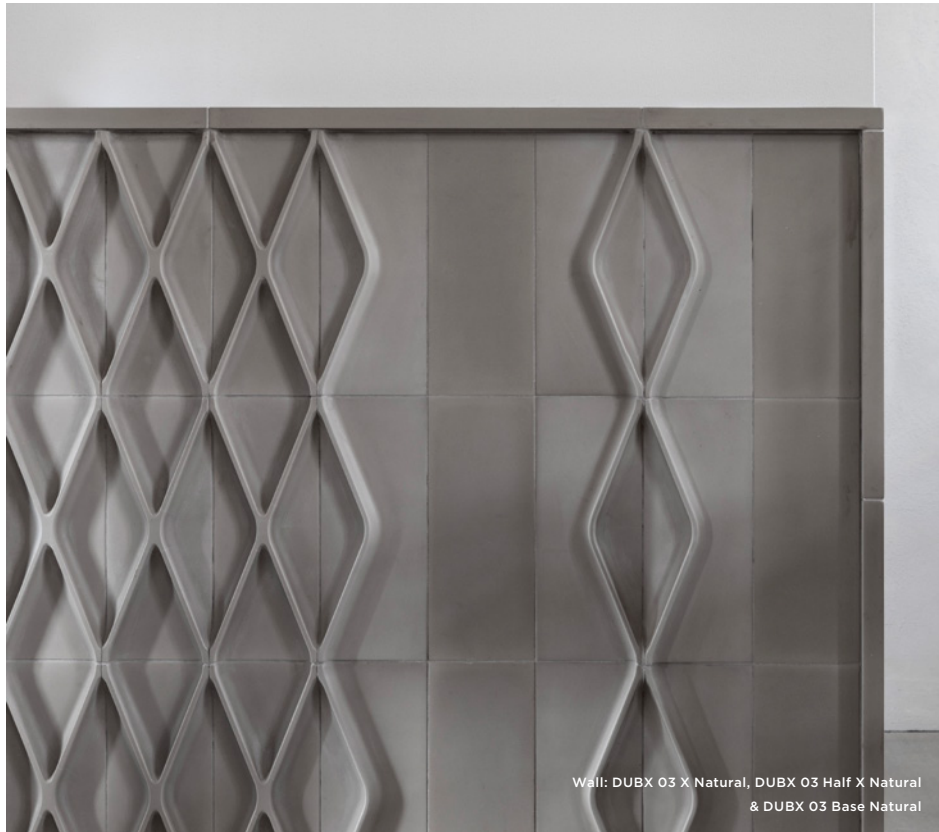

X & X

Concrete 3D

Wall: DUBX 03 X Natural, DUBX 03 Half X Natural
& DUBX 03 Base Natural

18 Colours / 1 Finish / 3 Patterns / 1 Size

X & X, a range of concrete 3D tiles, is a testament to the enduring legacy of 20th-century concrete architecture. It invites contemporary designers to explore the possibilities of this timeless material and create spaces that are both functional and aesthetically pleasing.