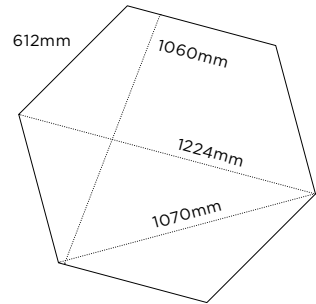

(R) Rectified size - square edge with bevel. Swatch colours may vary from original. Samples should be requested. More sizes on next page.

Giga Hexagon

DGAM 01 DGAM 02 DGAM 03 DGAM 04 DGAM 05 DGAM 06

Gem Hexagon

More Sizes

	Size (mm)	Thickness	Finish	Colour Availability
6	Giga Hexagon 1224 x 1060 (R)	9	Matt Soft Bush Hammered	DGAM 01, 02, 03, 04 & 05 DGAM 01, 02, 03, 04 & 05 DGAM 06
7	Gem Hexagon 1682 x 841 (R)	9	Matt Soft Bush Hammered	DGAM 01, 02, 03, 04 & 05 DGAM 01, 02, 03, 04 & 05 DGAM 06
8	Large Pentagon 840(x4) x 488 (R)	9	Matt Soft Bush Hammered	DGAM 01, 02, 03, 04 & 05 DGAM 01, 02, 03, 04 & 05 DGAM 06
9	Origami 1190 x 892 (R)	9	Matt Soft Bush Hammered	DGAM 01, 02, 03, 04 & 05 DGAM 01, 02, 03, 04 & 05 DGAM 06
10	Tangram 1123 x 1190 x 1167 x 747 (R)	9	Matt Soft Bush Hammered	DGAM 01, 02, 03, 04 & 05 DGAM 01, 02, 03, 04 & 05 DGAM 06

(R) Rectified size - square edge with bevel. Swatch colours may vary from original. Samples should be requested.

Special Pieces

Giga Hexagon

Gem Hexagon

Large Pentagon

Origami

Tangram

	Size (mm)	Thickness	Finish	Colour Availability
1	Skirting 1190 x 71	9	Matt Soft	All colours All colours
2	Step Tread Costa Retta 1190 x 330 x 40	30	Matt Soft	All colours All colours
3	Step Tread A Vela 1190 x 300 x 180	9	Matt Soft	All colours All colours