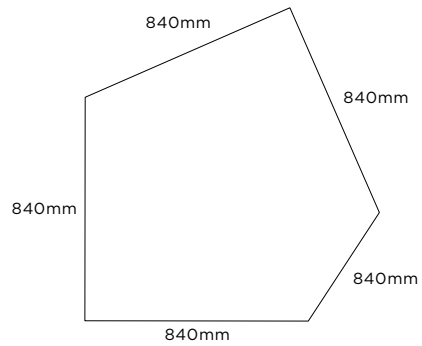

More Sizes

	Size (mm)	Thickness	Finish	Colour Availability
6	Giga Hexagon 1224 x 1060 (R)	9	Matt Soft Bush Hammered	DGAM 01, 02, 03, 04 & 05 DGAM 01, 02, 03, 04 & 05 DGAM 06
7	Gem Hexagon 1682 x 841 (R)	9	Matt Soft Bush Hammered	DGAM 01, 02, 03, 04 & 05 DGAM 01, 02, 03, 04 & 05 DGAM 06
8	Large Pentagon 840(x4) x 488 (R)	9	Matt Soft Bush Hammered	DGAM 01, 02, 03, 04 & 05 DGAM 01, 02, 03, 04 & 05 DGAM 06
9	Origami 1190 x 892 (R)	9	Matt Soft Bush Hammered	DGAM 01, 02, 03, 04 & 05 DGAM 01, 02, 03, 04 & 05 DGAM 06
10	Tangram 1123 x 1190 x 1167 x 747 (R)	9	Matt Soft Bush Hammered	DGAM 01, 02, 03, 04 & 05 DGAM 01, 02, 03, 04 & 05 DGAM 06

(R) Rectified size - square edge with bevel. Swatch colours may vary from original. Samples should be requested.

Special Pieces

Giga Hexagon

Gem Hexagon

Large Pentagon

Origami

Tangram

	Size (mm)	Thickness	Finish	Colour Availability
1	Skirting 1190 x 71	9	Matt Soft	All colours All colours
2	Step Tread Costa Retta 1190 x 330 x 40	30	Matt Soft	All colours All colours
3	Step Tread A Vela 1190 x 300 x 180	9	Matt Soft	All colours All colours