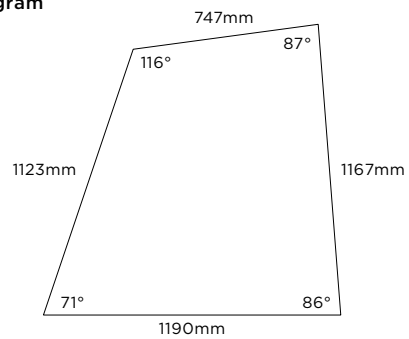

More Sizes

	Size (mm)	Thickness	Finish	Colour Availability
6	Giga Hexagon 1224 x 1060 (R)	9	Matt Soft Bush Hammered	DGAM 01, 02, 03, 04 & 05 DGAM 01, 02, 03, 04 & 05 DGAM 06
7	Gem Hexagon 1682 x 841 (R)	9	Matt Soft Bush Hammered	DGAM 01, 02, 03, 04 & 05 DGAM 01, 02, 03, 04 & 05 DGAM 06
8	Large Pentagon 840(x4) x 488 (R)	9	Matt Soft Bush Hammered	DGAM 01, 02, 03, 04 & 05 DGAM 01, 02, 03, 04 & 05 DGAM 06
9	Origami 1190 x 892 (R)	9	Matt Soft Bush Hammered	DGAM 01, 02, 03, 04 & 05 DGAM 01, 02, 03, 04 & 05 DGAM 06
10	Tangram 1123 x 1190 x 1167 x 747 (R)	9	Matt Soft Bush Hammered	DGAM 01, 02, 03, 04 & 05 DGAM 01, 02, 03, 04 & 05 DGAM 06

(R) Rectified size - square edge with bevel. Swatch colours may vary from original. Samples should be requested.

Special Pieces

Giga Hexagon

Gem Hexagon

Large Pentagon

Origami

Tangram

	Size (mm)	Thickness	Finish	Colour Availability
1	Skirting 1190 x 71	9	Matt Soft	All colours All colours
2	Step Tread Costa Retta 1190 x 330 x 40	30	Matt Soft	All colours All colours
3	Step Tread A Vela 1190 x 300 x 180	9	Matt Soft	All colours All colours