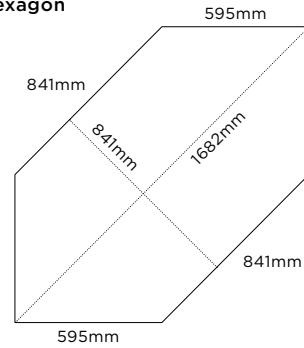

(R) Rectified size - square edge with bevel. Swatch colours may vary from original. Samples should be requested. More sizes on next page.

Giga Hexagon

DGAM 01 DGAM 02 DGAM 03 DGAM 04 DGAM 05 DGAM 06

Gem Hexagon

More Sizes

	Size (mm)	Thickness	Finish	Colour Availability
6	Giga Hexagon 1224 x 1060 (R)	9	Matt Soft Bush Hammered	DGAM 01, 02, 03, 04 & 05 DGAM 01, 02, 03, 04 & 05 DGAM 06
7	Gem Hexagon 1682 x 841 (R)	9	Matt Soft Bush Hammered	DGAM 01, 02, 03, 04 & 05 DGAM 01, 02, 03, 04 & 05 DGAM 06
8	Large Pentagon 840(x4) x 488 (R)	9	Matt Soft Bush Hammered	DGAM 01, 02, 03, 04 & 05 DGAM 01, 02, 03, 04 & 05 DGAM 06
9	Origami 1190 x 892 (R)	9	Matt Soft Bush Hammered	DGAM 01, 02, 03, 04 & 05 DGAM 01, 02, 03, 04 & 05 DGAM 06
10	Tangram 1123 x 1190 x 1167 x 747 (R)	9	Matt Soft Bush Hammered	DGAM 01, 02, 03, 04 & 05 DGAM 01, 02, 03, 04 & 05 DGAM 06

(R) Rectified size - square edge with bevel. Swatch colours may vary from original. Samples should be requested.

Special Pieces

Giga Hexagon

Gem Hexagon

Large Pentagon

Origami

Tangram

	Size (mm)	Thickness	Finish	Colour Availability
1	Skirting 1190 x 71	9	Matt Soft	All colours All colours
2	Step Tread Costa Retta 1190 x 330 x 40	30	Matt Soft	All colours All colours
3	Step Tread A Vela 1190 x 300 x 180	9	Matt Soft	All colours All colours