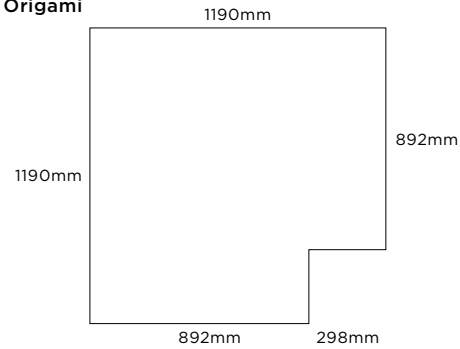

More Sizes

	Size (mm)	Thickness	Finish	Colour Availability
6	Giga Hexagon 1224 x 1060 (R)	9	Matt Soft Bush Hammered	DGAM 01, 02, 03, 04 & 05 DGAM 01, 02, 03, 04 & 05 DGAM 06
7	Gem Hexagon 1682 x 841 (R)	9	Matt Soft Bush Hammered	DGAM 01, 02, 03, 04 & 05 DGAM 01, 02, 03, 04 & 05 DGAM 06
8	Large Pentagon 840(x4) x 488 (R)	9	Matt Soft Bush Hammered	DGAM 01, 02, 03, 04 & 05 DGAM 01, 02, 03, 04 & 05 DGAM 06
9	Origami 1190 x 892 (R)	9	Matt Soft Bush Hammered	DGAM 01, 02, 03, 04 & 05 DGAM 01, 02, 03, 04 & 05 DGAM 06
10	Tangram 1123 x 1190 x 1167 x 747 (R)	9	Matt Soft Bush Hammered	DGAM 01, 02, 03, 04 & 05 DGAM 01, 02, 03, 04 & 05 DGAM 06

(R) Rectified size - square edge with bevel. Swatch colours may vary from original. Samples should be requested.

Special Pieces

Giga Hexagon

Gem Hexagon

Large Pentagon

Origami

Tangram

	Size (mm)	Thickness	Finish	Colour Availability
1	Skirting 1190 x 71	9	Matt Soft	All colours All colours
2	Step Tread Costa Retta 1190 x 330 x 40	30	Matt Soft	All colours All colours
3	Step Tread A Vela 1190 x 300 x 180	9	Matt Soft	All colours All colours