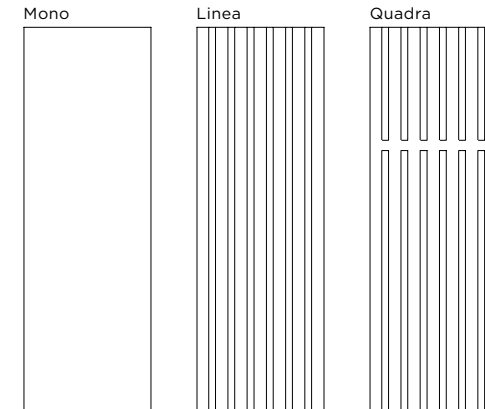

Chamotte

Ceramic Design

Wall: DMCHA 01 Quadra Glazed

6 Colours / 1 Finish / 1 Size

Chamotte is a ceramic wall tile range with three variants: Linea, with continuous traits in relief that run through the entire surface; Quadra, where the traits are momentarily interrupted, creating a cusp; and Mono, a plain-coloured element especially conceived to be paired with the previous ones.

DMCHA 03 Mono

DMCHA 03 Linea

DMCHA 03 Quadra

DMCHA 04 Mono

DMCHA 04 Linea

DMCHA 04 Quadra

DMCHA 05 Mono

DMCHA 05 Linea

DMCHA 05 Quadra

DMCHA 06 Mono

DMCHA 06 Linea

DMCHA 06 Quadra

	Size (mm)	Thickness	Finish	Colour Availability
1	Mono 214.7 x 72.4 (R)	9.7	Glazed	All colours
	Linea 214.7 x 72.4 (R)	10	Glazed	All colours
	Quadra 214.7 x 72.4 (R)	10.7	Glazed	All colours

(R) Rectified size - square edge with bevel. Swatch colours may vary from original. Samples should be requested. Recommended for use on indoor walls.