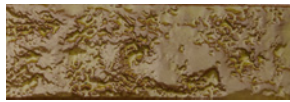

Chamotte

Ceramic Design

Wall: DMCHA 01 Quadra Glazed

6 Colours / 1 Finish / 1 Size

Chamotte is a ceramic wall tile range with three variants: Linea, with continuous traits in relief that run through the entire surface; Quadra, where the traits are momentarily interrupted, creating a cusp; and Mono, a plain-coloured element especially conceived to be paired with the previous ones.

Wall: DMCHA 06 Mono & DMCHA 06 Linea Glazed

Sizes

DMCHA 01 Mono

DMCHA 01 Linea

DMCHA 01 Quadra

DMCHA 02 Mono

DMCHA 02 Linea

DMCHA 02 Quadra

DMCHA 03 Mono

DMCHA 03 Linea

DMCHA 03 Quadra

DMCHA 04 Mono

DMCHA 04 Linea

DMCHA 04 Quadra

DMCHA 05 Mono

DMCHA 05 Linea