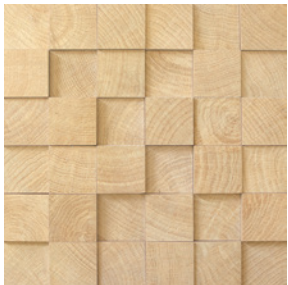

Quarter

Porcelain Wood

Wall: DEQ 02 Brick Natural

3 Colours / 1 Finish / 2 Sizes / 2 Mosaics

Quarter is a range of wood-look porcelain tiles in two versatile formats—a classic square and a slender brick. This range helps create complex compositions with perfectly harmonious visual fluidity. The dynamic mosaics add depth and movement to interiors.

(N) Nominal size – pressed edge. Mosaics shown on next page. Swatch colours may vary from original. Samples should be requested.

Mosaics

DEQ 01 Mosaic

DEQ 02 Mosaic

DEQ 03 Mosaic

DEQ 01 3D Cube Mosaic

DEQ 02 3D Cube Mosaic

DEQ 03 3D Cube Mosaic

	Size (mm)	Thickness	Finish	Colour Availability
1	Mosaic 48 x 48 on 298 x 298 sheet	9.5	Natural	All colours
2	3D Cube Mosaic 46.6 x 46.6 on 280 x 280 sheet	9.5	Natural	All colours