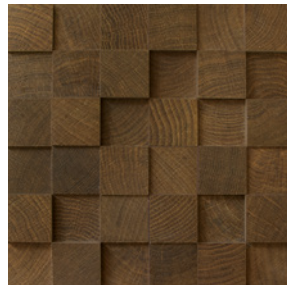

Quarter

Porcelain Wood

Wall: DEQ 02 Brick Natural

3 Colours / 1 Finish / 2 Sizes / 2 Mosaics

Quarter is a range of wood-look porcelain tiles in two versatile formats—a classic square and a slender brick. This range helps create complex compositions with perfectly harmonious visual fluidity. The dynamic mosaics add depth and movement to interiors.

Floor: DEQ 03 Natural

Floor: DEQ 01 Brick Natural

Wall: DEQ 01 3D Cube Mosaic Natural

DEQ 01

DEQ 02

DEQ 03

Sizes

	Size (mm)	Thickness	Finish	Colour Availability
1	Brick 300 x 53 (N)	9.5	Natural	All colours
2	100 x 100 (N)	9.5	Natural	All colours

(N) Nominal size – pressed edge. Mosaics shown on next page. Swatch colours may vary from original. Samples should be requested.

Mosaics

DEQ 01 Mosaic

DEQ 02 Mosaic

DEQ 03 Mosaic

DEQ 01 3D Cube Mosaic

DEQ 02 3D Cube Mosaic

DEQ 03 3D Cube Mosaic

	Size (mm)	Thickness	Finish	Colour Availability
1	Mosaic 48 x 48 on 298 x 298 sheet	9.5	Natural	All colours
2	3D Cube Mosaic 46.6 x 46.6 on 280 x 280 sheet	9.5	Natural	All colours