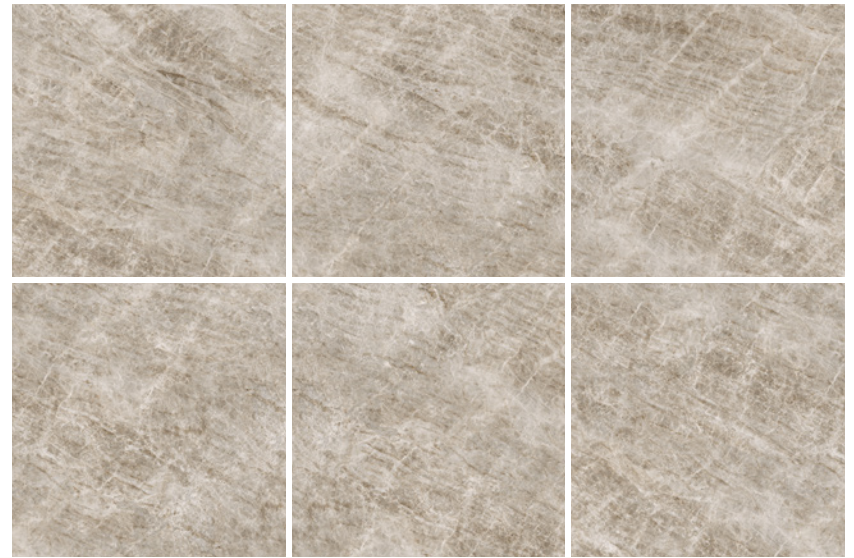

DFIL 03 Matt