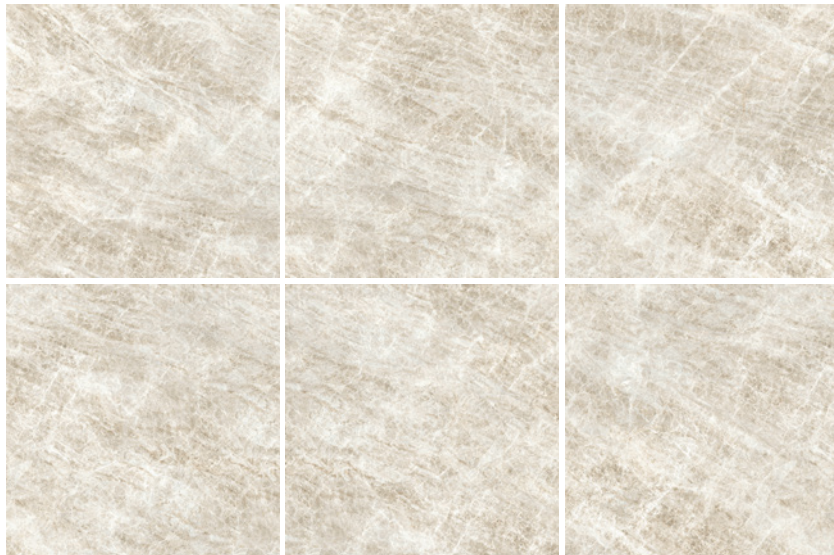

DFIL 02 Matt