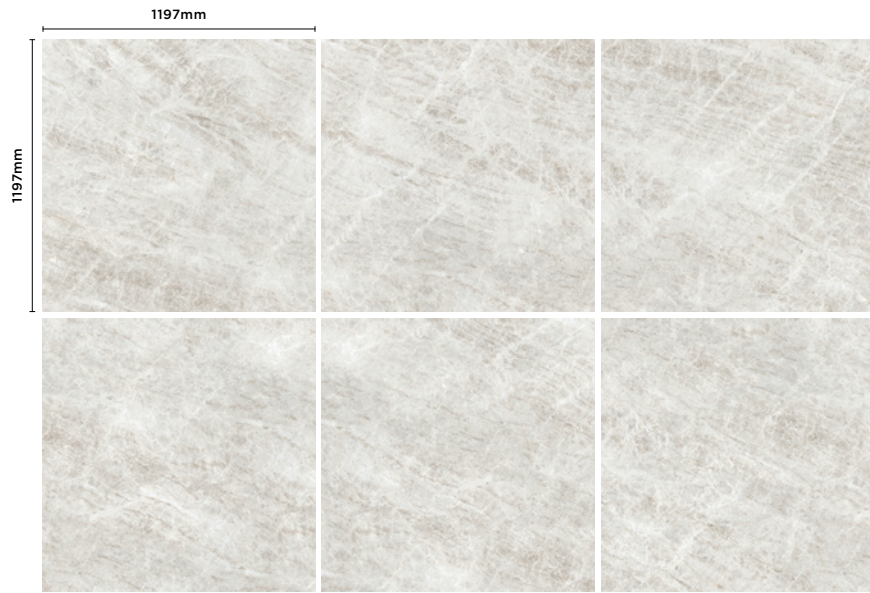

V4 - Random Shade Variation

DFIL 01 Matt