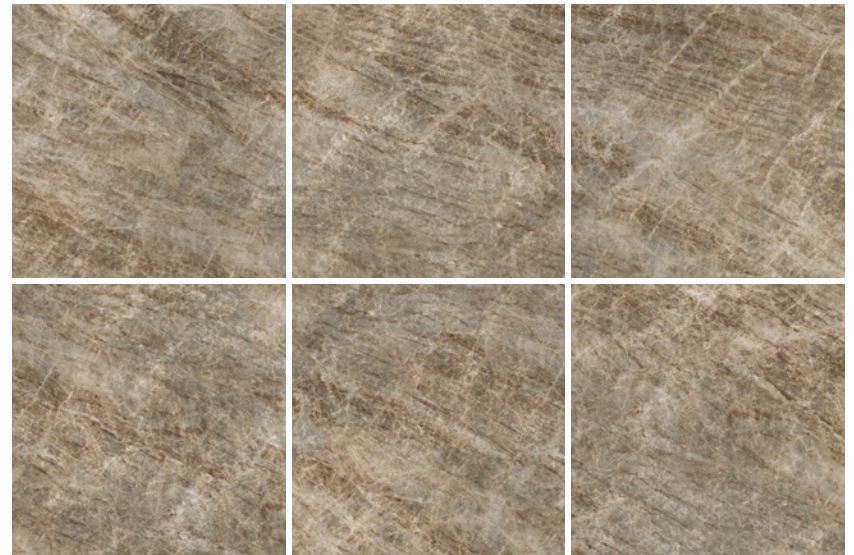

DFIL 04 Matt