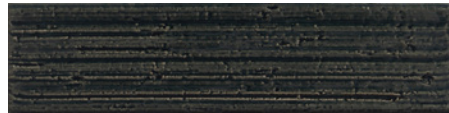

# Furrow

*Porcelain Design*

**6 Colours / 2 Finishes / 1 Size**

Furrow is a range of porcelain wall tiles featuring a distinct glaze technique. This creates varied surface effects, including subtle perforations, lines, and dots, while enhancing natural veining. Select colours, with a 'crackle' finish enriched by metallic elements, yield vibrant, intense hues.

# Sizes

DANU 01

DANU 02

DANU 03

DANU 04

DANU 05

DANU 06

	Size (mm)	Thickness	Finish	Colour Availability
1	245 x 60 (N)	8.5	Gloss Crackle	DANU 01 DANU 02, 03, 04, 05 & 06

(N) Nominal size - pressed edge. Swatch colours may vary from original. Samples should be requested. Recommended for use on walls only.