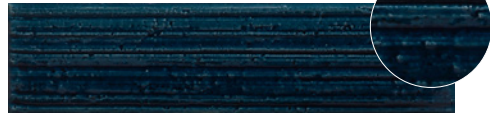

# Furrow

*Porcelain Design*

**6 Colours / 2 Finishes / 1 Size**

Furrow is a range of porcelain wall tiles featuring a distinct glaze technique. This creates varied surface effects, including subtle perforations, lines, and dots, while enhancing natural veining. Select colours, with a 'crackle' finish enriched by metallic elements, yield vibrant, intense hues.

Wall: DANU 03 Crackle

Wall: DANU 06 Crackle

# Sizes

DANU 01

DANU 02

DANU 03

DANU 04

DANU 05

DANU 06

	Size (mm)	Thickness	Finish	Colour Availability
1	245 x 60 (N)	8.5	Gloss Crackle	DANU 01 DANU 02, 03, 04, 05 & 06

(N) Nominal size - pressed edge. Swatch colours may vary from original. Samples should be requested. Recommended for use on walls only.