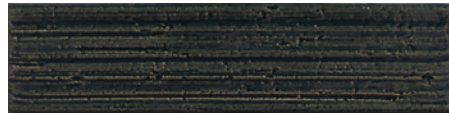

Furrow

Ceramic Design

6 Colours / 2 Finishes / 1 Size

Furrow is a range of ceramic wall tiles featuring a distinct glaze technique. This creates varied surface effects, including subtle perforations, lines, and dots, while enhancing natural veining. Select colours, with a 'crackle' finish enriched by metallic elements, yield vibrant, intense hues.

Wall: DANU 03 Crackle

Wall: DANU 06 Crackle

Sizes

DANU 01

DANU 02

DANU 03

DANU 04

DANU 05

DANU 06

	Size (mm)	Thickness	Finish	Colour Availability
1	245 x 60 (N)	8.5	Gloss Crackle	DANU 01 DANU 02, 03, 04, 05 & 06

(N) Nominal size - pressed edge. Swatch colours may vary from original. Samples should be requested. Recommended for use on walls only.