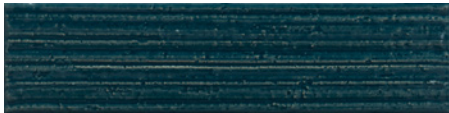

Furrow

Ceramic Design

6 Colours / 2 Finishes / 1 Size

Furrow is a range of ceramic wall tiles featuring a distinct glaze technique. This creates varied surface effects, including subtle perforations, lines, and dots, while enhancing natural veining. Select colours, with a 'crackle' finish enriched by metallic elements, yield vibrant, intense hues.

Wall: DANU 03 Crackle

Wall: DANU 06 Crackle

Sizes

DANU 01

DANU 02

DANU 03

DANU 04

DANU 05

DANU 06

	Size (mm)	Thickness	Finish	Colour Availability
1	245 x 60 (N)	8.5	Gloss Crackle	DANU 01 DANU 02, 03, 04, 05 & 06

(N) Nominal size - pressed edge. Swatch colours may vary from original. Samples should be requested. Recommended for use on walls only.