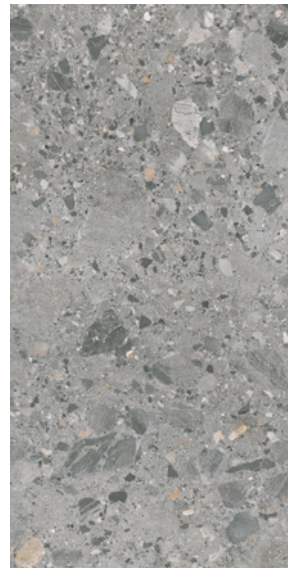

Synchrony

Porcelain Stone

6 Colours / 3 Finishes / 7 Sizes

Synchrony is a porcelain tile range that combines the odyssey of minerals and delicate strokes intrinsic to the natural texture of limestone, the collusion of natural colours and bold movements of French stone, with bold movements of shades stylised in natural Albanian stone, for unique and exclusive settings.

Floor: DRSY 04 Natural

Wall (Top): DRSY 03 & DRSY 03 Listello Piece Antique
Wall (Bottom), Shelf & Floor: DRSY 03 Natural

Sizes

DRSY 01

DRSY 02

DRSY 03

DRSY 04

DRSY 05

DRSY 06

	Size (mm)	Thickness	Finish	Colour Availability
1	1186 x 592 (R)	9.8	Natural	All colours
2	889 x 889 (R)	10.5	Natural	All colours
3	889 x 443.5 (R)	10.5	Natural	All colours
4	592 x 592 (R)	8.5	Natural Antique Anti-Slip	All colours DRSY 03 & 04 All colours
5	592 x 295 (R)	8.5	Natural	All colours
6	Hexagon 290 x 251 (R)	8.5	Natural	DRSY 05 & 06
7	Hexagon 190 x 165 (R)	8.5	Natural	DRSY 05 & 06

V2 - Moderate Shade Variation

DRSY 01 Natural

DRSY 02 Natural

V4 - Random Shade Variation

DRSY 03 Natural

DRSY 04 Natural

V3 - High Shade Variation

DRSY 05 Natural