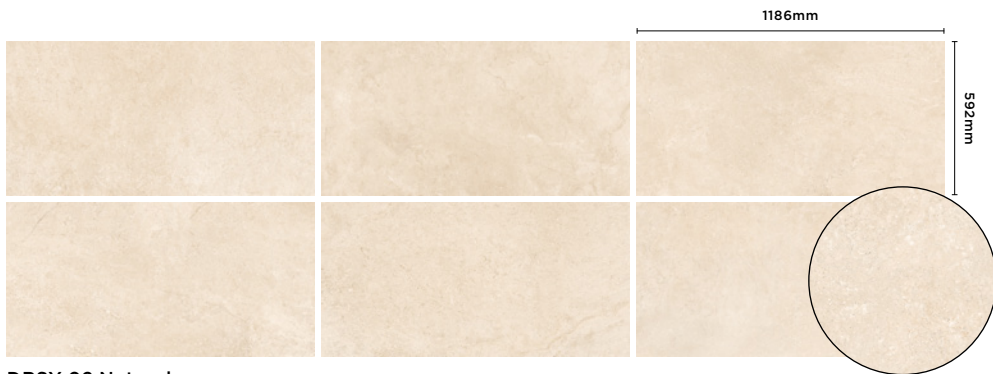

(R) Rectified size - square edge with bevel. Swatch colours may vary from original. Samples should be requested.

V2 Moderate - V4 Random
Shade Variation

DOMUS

service@domusgroup.com | t: 020 8481 9500 | domusgroup.com

V2 - Moderate Shade Variation

DRSY 01 Natural

DRSY 02 Natural

V4 - Random Shade Variation

DRSY 03 Natural

DRSY 04 Natural

V3 - High Shade Variation

DRSY 05 Natural