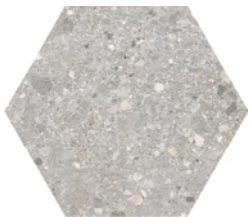

Synchrony

Porcelain Stone

6 Colours / 3 Finishes / 7 Sizes

Synchrony is a porcelain tile range that combines the odyssey of minerals and delicate strokes intrinsic to the natural texture of limestone, the collusion of natural colours and bold movements of French stone, with bold movements of shades stylised in natural Albanian stone, for unique and exclusive settings.

V2 - Moderate Shade Variation

DRSY 01 Natural

DRSY 02 Natural

V4 - Random Shade Variation

DRSY 03 Natural

DRSY 04 Natural

V3 - High Shade Variation

DRSY 05 Natural

DRSY 06 Natural

DRSY 05 Hexagon Natural

DRSY 06 Hexagon Natural

V4 - Random Shade Variation

DRSY 03 Antique

DRSY 04 Antique