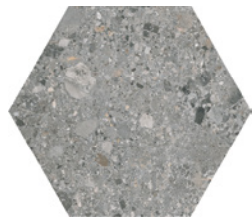

Synchrony

Porcelain Stone

6 Colours / 3 Finishes / 7 Sizes

Synchrony is a porcelain tile range that combines the odyssey of minerals and delicate strokes intrinsic to the natural texture of limestone, the collusion of natural colours and bold movements of French stone, with bold movements of shades stylised in natural Albanian stone, for unique and exclusive settings.

V2 - Moderate Shade Variation

DRSY 01 Natural

DRSY 02 Natural

V4 - Random Shade Variation

DRSY 03 Natural

DRSY 04 Natural

V3 - High Shade Variation

DRSY 05 Natural

DRSY 06 Natural

DRSY 05 Hexagon Natural

DRSY 06 Hexagon Natural

V4 - Random Shade Variation

DRSY 03 Antique

DRSY 04 Antique