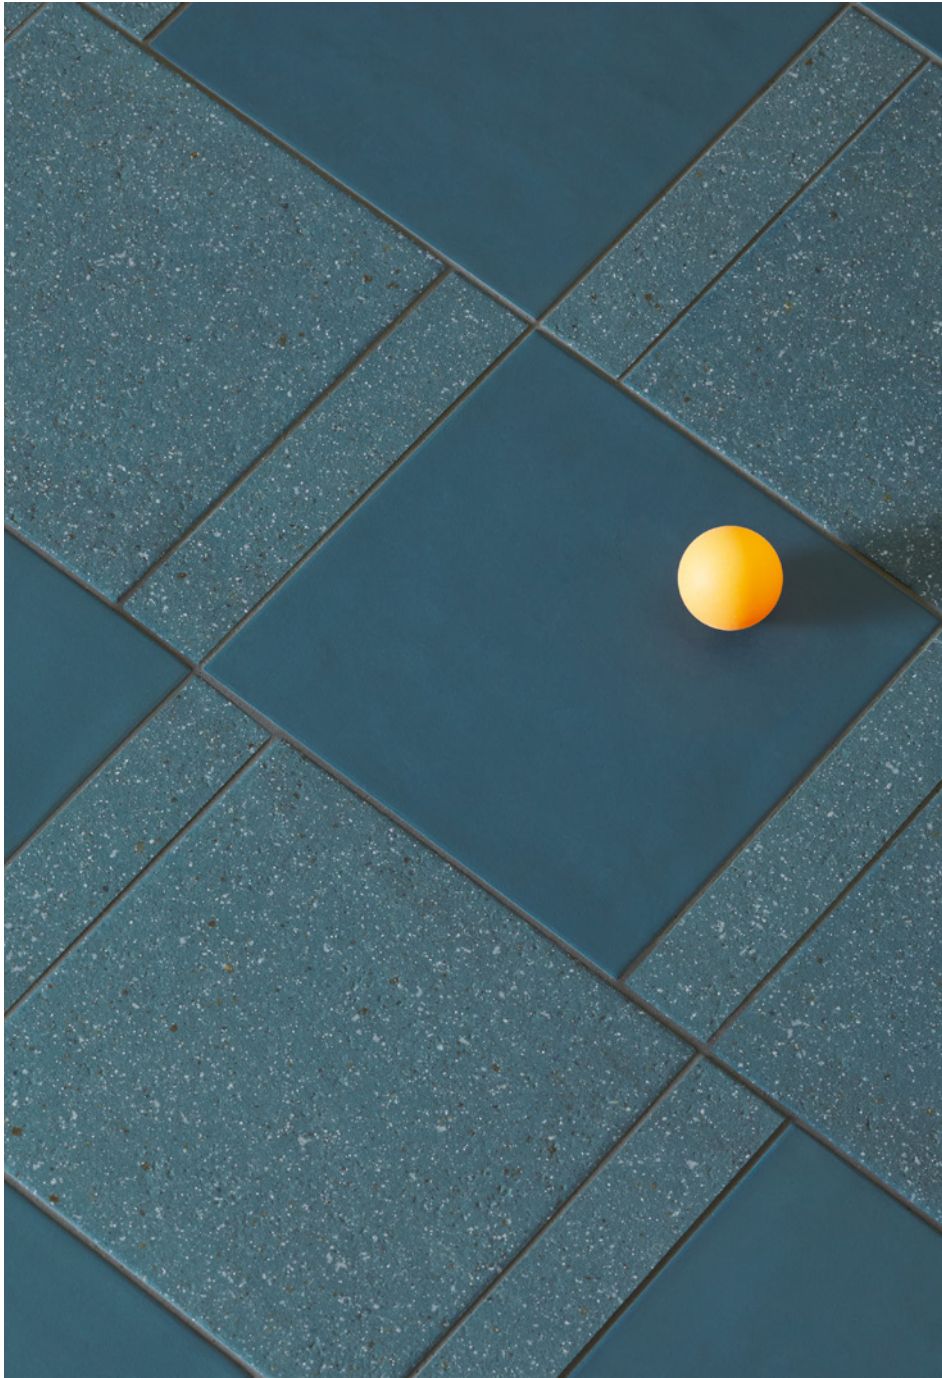

# Time

Porcelain Design

Floor: DTIM 07 Rough & DTIM 07 Smooth

8 Colours / 2 Finishes / 3 Sizes

Time is a porcelain tile range that draws inspiration from aspects of geology and landscape. The two finishes, Smooth and Rough, were designed to complement each other and provide infinite layouts by alternating them with different sizes and colours.

Design Edward Barber & Jay Osgerby

**Mutina**

Wall & Floor: DTIM 01 Smooth & DTIM 04 Smooth

Floor: DTIM 08 Rough & DTIM 08 Smooth

Floor: DTIM 05 Rough & DTIM 05 Smooth