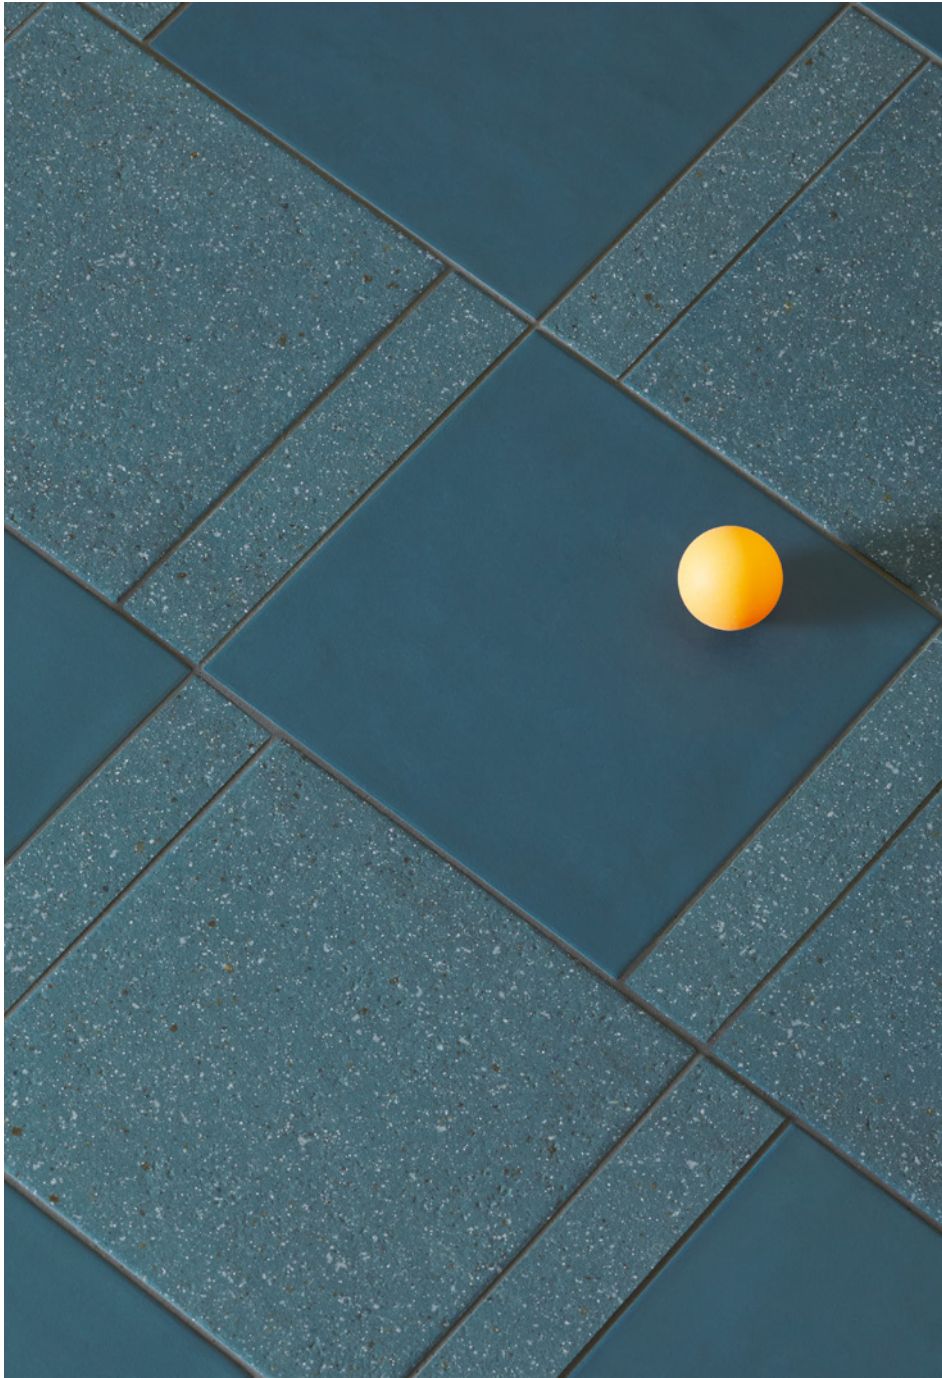

# Time

Porcelain Design

Floor: DTIM 07 Rough & DTIM 07 Smooth Unglazed

8 Colours / 1 Finish / 3 Sizes

Time is a porcelain tile range that draws inspiration from aspects of geology and landscape. The two variants, Smooth and Rough, were designed to complement each other and provide infinite layouts by alternating them with different sizes and colours.

Design Edward Barber & Jay Osgerby

**Mutina**

Wall & Floor: DTIM 01 Smooth & DTIM 04 Smooth Unglazed

Floor: DTIM 08 Rough & DTIM 08 Smooth Unglazed

Floor: DTIM 05 Rough & DTIM 05 Smooth Unglazed