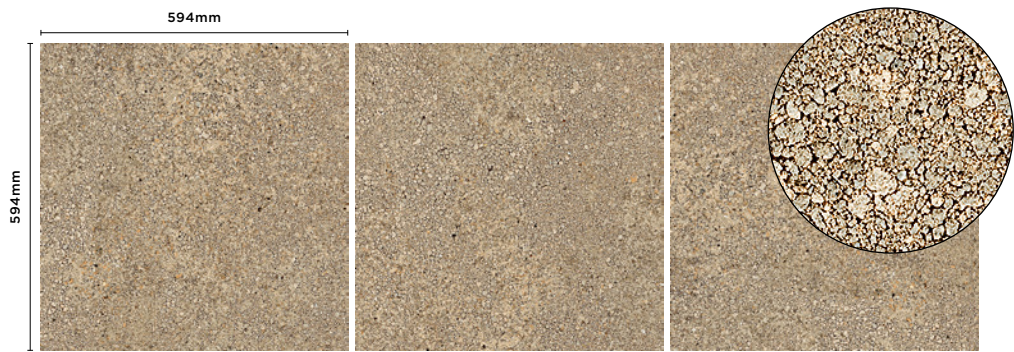

Terra

Porcelain Stone

Floor: DGTA 03 Matt

4 Colours / 1 Finish / 3 Sizes / 2 Décors

Terra is a porcelain tile range consisting of hazy, delicate, chromatically-compatible colours, which enable you to create unique and original compositions—and a décor with a dense weave made up of overlapping bands of colour, like stratified earth bleached by the power of the elements.

(R) Rectified size – squared edge with bevel. Swatch colours may vary from original. Samples should be requested.

V3 - High Shade Variation

DGTA 01 Matt

V3 - High Shade Variation

DGTA 03 Matt

DGTA 02 Matt

DGTA 04 Matt