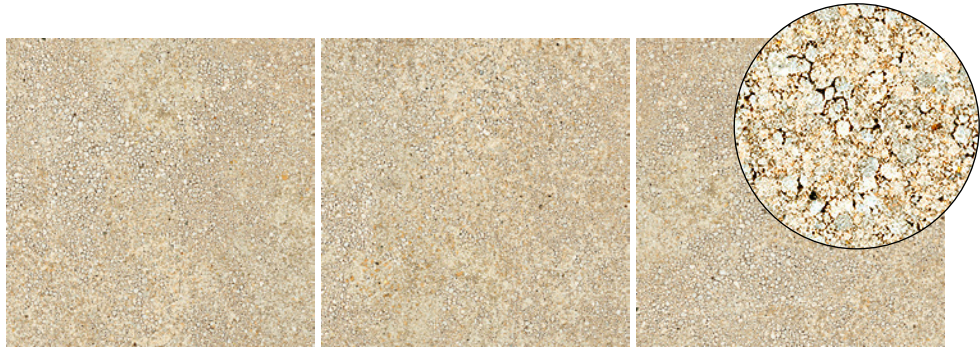

Terra

Porcelain Stone

Floor: DGTA 03 Matt

4 Colours / 1 Finish / 3 Sizes / 2 Décors

Terra is a porcelain tile range consisting of hazy, delicate, chromatically-compatible colours, which enable you to create unique and original compositions—and a décor with a dense weave made up of overlapping bands of colour, like stratified earth bleached by the power of the elements.

(R) Rectified size – squared edge with bevel. Swatch colours may vary from original. Samples should be requested.

V3 - High Shade Variation

DGTA 01 Matt

V3 - High Shade Variation

DGTA 03 Matt

DGTA 02 Matt

DGTA 04 Matt