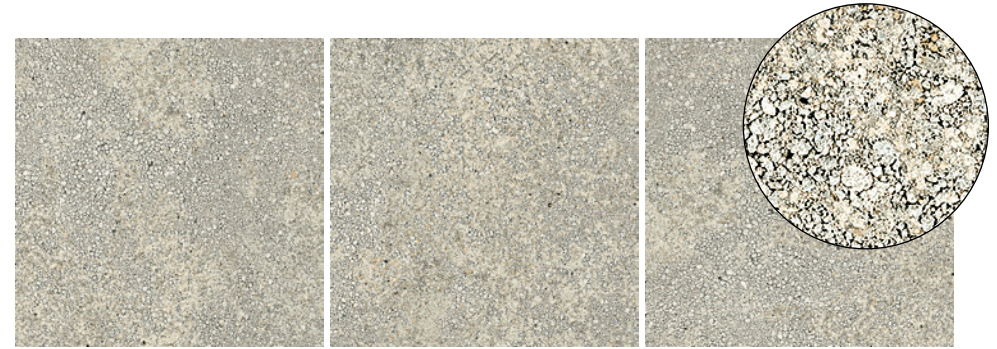

Terra

Porcelain Stone

Floor: DGTA 03 Matt

4 Colours / 1 Finish / 3 Sizes / 2 Décors

Terra is a porcelain tile range consisting of hazy, delicate, chromatically-compatible colours, which enable you to create unique and original compositions—and a décor with a dense weave made up of overlapping bands of colour, like stratified earth bleached by the power of the elements.

(R) Rectified size – squared edge with bevel. Swatch colours may vary from original. Samples should be requested.

V3 - High Shade Variation

DGTA 01 Matt

V3 - High Shade Variation

DGTA 03 Matt

DGTA 02 Matt

DGTA 04 Matt