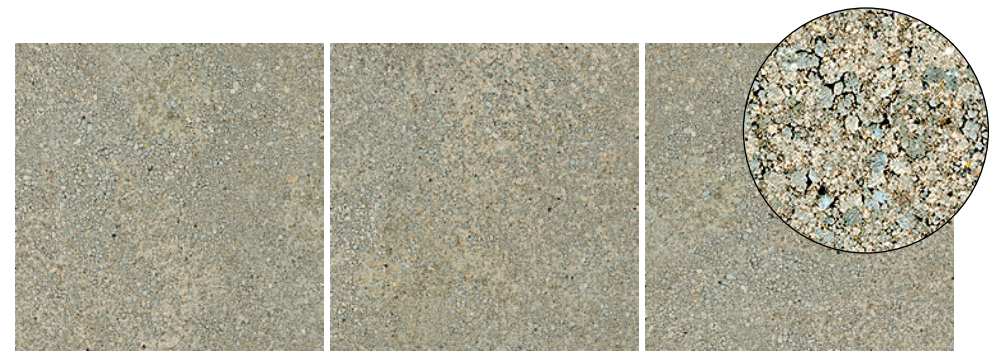

Terra

Porcelain Stone

Floor: DGTA 03 Matt

4 Colours / 1 Finish / 3 Sizes / 2 Décors

Terra is a porcelain tile range consisting of hazy, delicate, chromatically-compatible colours, which enable you to create unique and original compositions—and a décor with a dense weave made up of overlapping bands of colour, like stratified earth bleached by the power of the elements.

(R) Rectified size – squared edge with bevel. Swatch colours may vary from original. Samples should be requested.

V3 - High Shade Variation

DGTA 01 Matt

V3 - High Shade Variation

DGTA 03 Matt

DGTA 02 Matt

DGTA 04 Matt