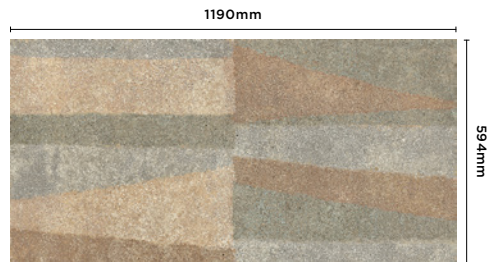

Size (mm)	Thickness	Finish	Colour Availability
1	Mista Décor 1190 x 1190 (R)	12	Matt	DTGA 05
2	Mista Décor 1190 x 594 (R)	12	Matt	DTGA 05
	Skirting 594 x 71 (R)	12	Matt	DTGA 01, 02, 03 & 04
	Gradino Costa Retta 1190 x 330 x 40 (R)	30	Matt	DTGA 01, 02, 03 & 04
	Gradino Costa Retta 594 x 330 x 40 (R)	30	Matt	DTGA 01, 02, 03 & 04

(R) Rectified size – squared edge with bevel. Swatch colours may vary from original. Samples should be requested.