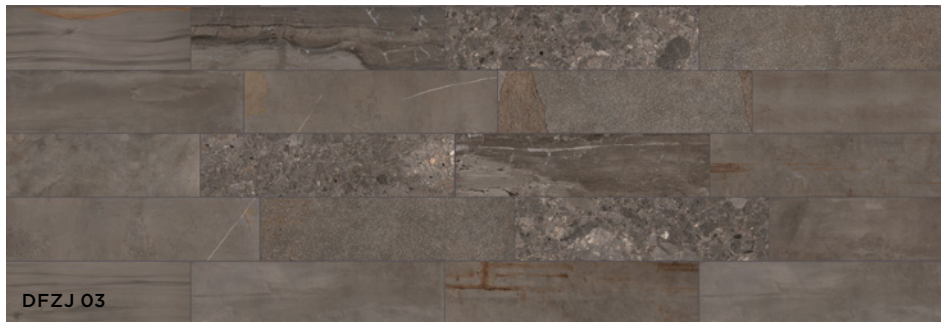

Jumble

Porcelain Stone

4 Colours / 1 Finish / 2 Sizes / 1 Mosaic

A beautiful porcelain tile collection which replicates a unique blend of natural stone and timber materials. Each piece is made using the latest HD inkjet technology. A mix of different material facings to create a stunning balanced surface.

DFZJ 01

DFZJ 02

DFZJ 03

DFZJ 04

Sizes

	Size (mm)	Thickness	Finish	Colour Availability
1	895 x 446 (R)	10	Natural	All colours
2	895 x 222 (R)	10	Natural	All colours
3	Mosaic on 225 x 225 sheet	10		
	Skirting 895 x 75	10		

(R) Rectified size - square edge with bevel.
Swatch colours may vary from original. Samples should be requested.

V4 - Random
Shade Variation

DOMUS

service@domusgroup.com | t: 020 8481 9500 | domusgroup.com