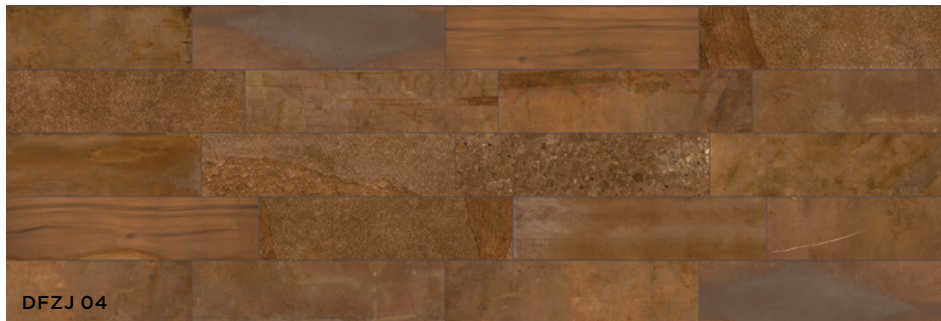

Jumble

Porcelain Stone

4 Colours / 1 Finish / 2 Sizes / 1 Mosaic

A beautiful porcelain tile collection which replicates a unique blend of natural stone and timber materials. Each piece is made using the latest HD inkjet technology. A mix of different material facings to create a stunning balanced surface.

DFZJ 01

DFZJ 02

DFZJ 03

DFZJ 04

Sizes

	Size (mm)	Thickness	Finish	Colour Availability
1	895 x 446 (R)	10	Natural	All colours
2	895 x 222 (R)	10	Natural	All colours
3	Mosaic on 225 x 225 sheet	10		
	Skirting 895 x 75	10		

(R) Rectified size - square edge with bevel.
Swatch colours may vary from original. Samples should be requested.

V4 - Random
Shade Variation

DOMUS

service@domusgroup.com | t: 020 8481 9500 | domusgroup.com