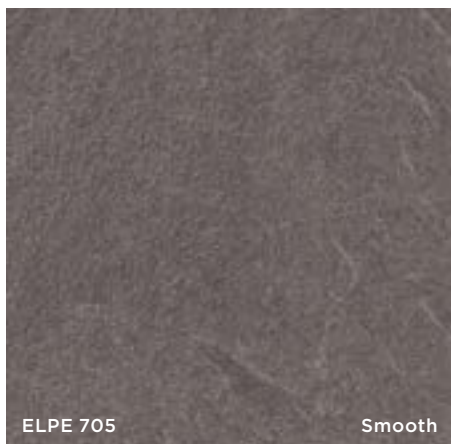

Pergo_Slab

Engineered Laminate

Floor: ELPE 703 Matt

6 Colours / **1** Finish / **1** Size

Stone effect laminate flooring in slate and concrete designs with life-like impressions that follow the structure of the stone. Incorporates the TitanX™ surface layer which provides added durability and scratch-resistance.

PERGO
ORIGINAL LAMINATE

Floor: ELPE 706 Matt

ELPE 701

Genuine™ Stone

ELPE 703

Genuine™ Stone

ELPE 702

Genuine™ Stone

ELPE 704

Genuine™ Stone

ELPE 705

Smooth

ELPE 706

Smooth

Sizes

	Size (mm)	Thickness	Finish	Colour Availability
1	1224 x 408	8	Matt	All colours

Structure:

Genuine™ Stone: A life-like impression that follows the structure of real stone tiles.

Smooth: A silky, smooth surface for a softer touch and modern look.