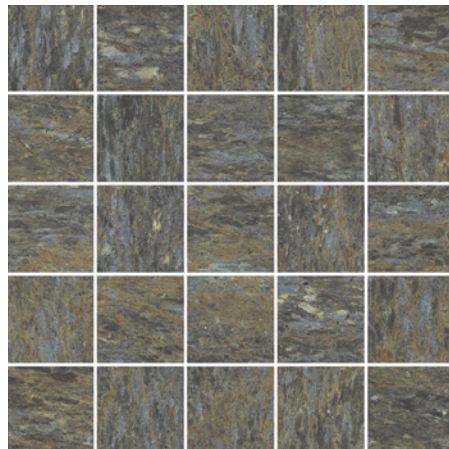

(R) Rectified size - squared edge with bevel. Mosaics and special pieces shown on next page. Swatch colours may vary from original. Samples should be requested.

Mosaics & Special Pieces

Mosaic 50 x 50mm

DSAUT 01 Mosaic

DSAUT 02 Mosaic

DSAUT 03 Mosaic

DSAUT 04 Mosaic

	Size (mm)	Thickness	Finish	Colour Availability
1	Mosaic 50 x 50 (R) on 296 x 296 sheet	9	Natural	All colours
	Skirting 895 x 73 (R)	9	Natural	All colours
	Skirting 595 x 73 (R)	9	Natural	All colours
	Bullnose Step Tread 1195 x 330 (R)	9	Natural	All colours
	Angle Step Tread SX/DX 1195 x 330 (R)	9	Natural	All colours

(R) Rectified size - squared edge with bevel. Swatch colours may vary from original. Samples should be requested.

V2 - Moderate Shade Variation

DSAUT 01 Natural

DSAUT 03 Grooved

DSAUT 02 Grooved

DSAUT 04 Natural