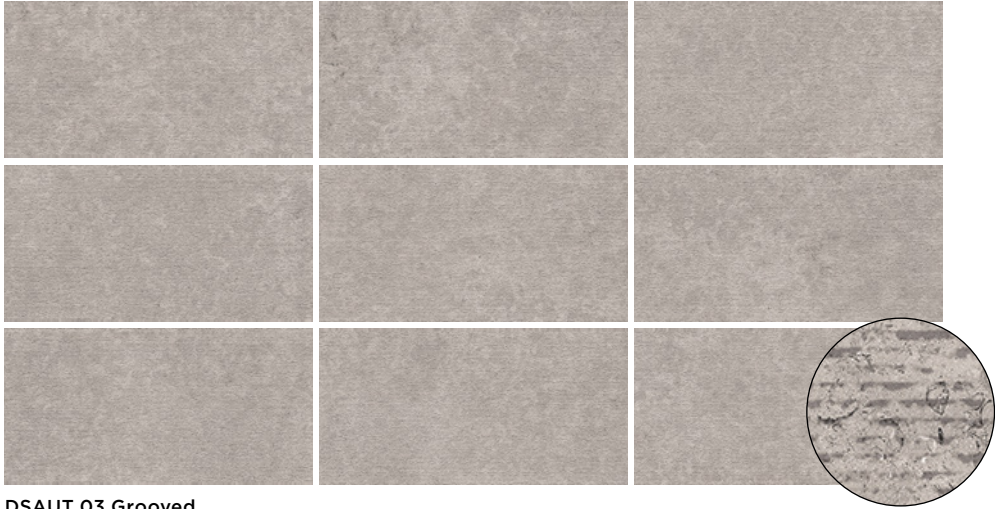

(R) Rectified size - squared edge with bevel. Swatch colours may vary from original. Samples should be requested.

V2 - Moderate Shade Variation

DSAUT 01 Natural

DSAUT 03 Grooved

DSAUT 02 Grooved

DSAUT 04 Natural