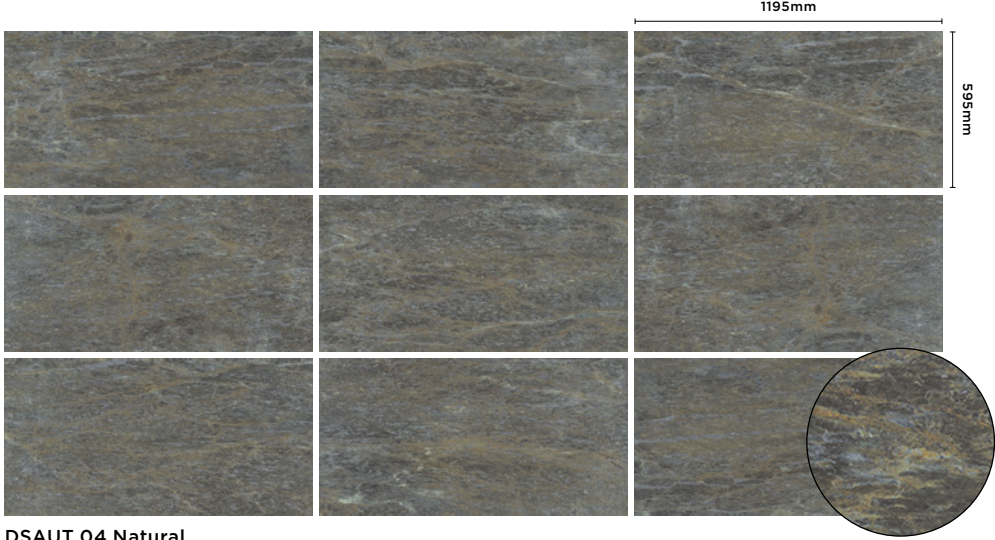

(R) Rectified size - squared edge with bevel. Swatch colours may vary from original. Samples should be requested.

V2 - Moderate Shade Variation

DSAUT 01 Natural

DSAUT 03 Grooved

DSAUT 02 Grooved

DSAUT 04 Natural