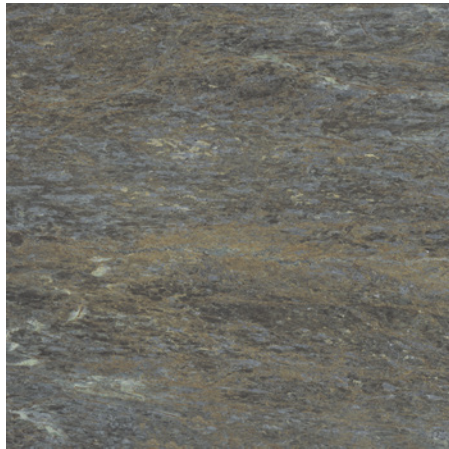

Unionstone 2

Porcelain Stone

Wall: DSAUT 03 Grooved

4 Colours / **3** Finishes / **5** Sizes / **1** Mosaic

The idea of Unionstone 2 was born as a tribute to stone in its warmest and most intense pulse. Crafted with great attention to detail, this porcelain tile range suits classic or contemporary interior design styles. Unionstone 2 complements Unionstone, enriching it with enveloping nuances and flavours.

Wall & Floor: DSAUT 04 Natural

Wall & Floor: DSAUT 02 Natural
Recessed Shelf: DSAUT 02 Mosaic Natural

Wall: Tetris DSAT 20 Block Matt
Floor: DSAUT 01 Anti-Slip

Sizes

DSAUT 01

DSAUT 02

DSAUT 03

DSAUT 04

	Size (mm)	Thickness	Finish	Colour Availability
1	1198 x 1198 (R)	9	Natural	DSAUT 01, 02 & 03
2	1195 x 595 (R)	9	Natural Grooved	All colours All colours
3	895 x 895 (R)	9	Natural Anti-Slip	All colours All colours
4	595 x 595 (R)	9	Natural	All colours
5	595 x 296 (R)	9	Natural	All colours

(R) Rectified size - squared edge with bevel. Swatch colours may vary from original. Samples should be requested.

V2 - Moderate Shade Variation

DSAUT 01 Natural

DSAUT 03 Grooved

DSAUT 02 Grooved

DSAUT 04 Natural