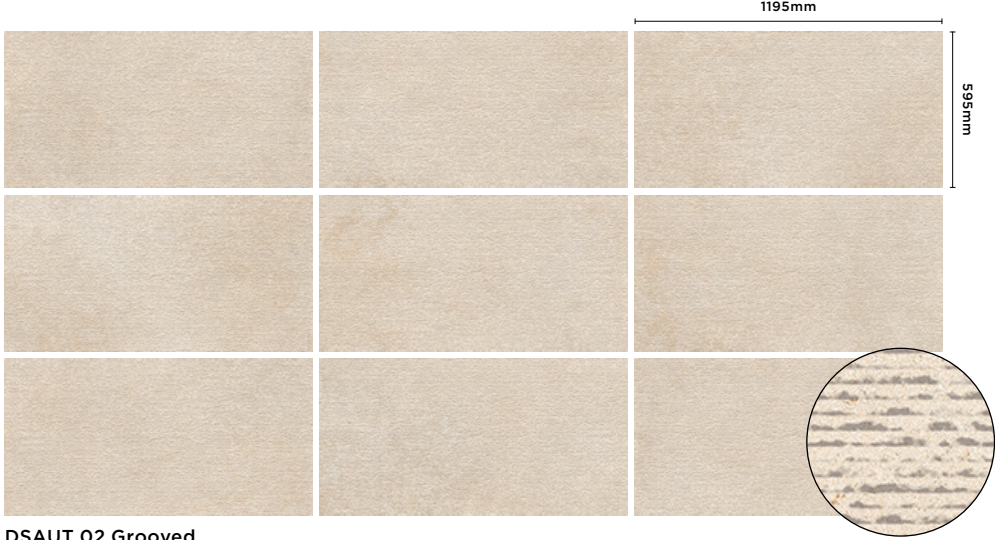

(R) Rectified size - squared edge with bevel. Swatch colours may vary from original. Samples should be requested.

V2 - Moderate Shade Variation

DSAUT 01 Natural

DSAUT 03 Grooved

DSAUT 02 Grooved

DSAUT 04 Natural