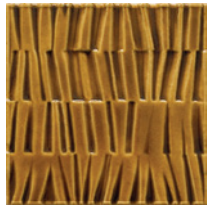

Bamboo

Ceramic Design

20 Colours / 4 Finishes / 1 Size

Bamboo is an artisanal, refined ceramic wall tile range with tones ranging from soft to intense. This range is ideal for wall cladding and decorative features. The monochromatic shades and three-dimensionality of the tiles combine to create delightful plays of light.

Wall: DGBA 03 Matt
Counter: DGBA 09 Gloss

Wall: DGBA 06 Cracquele

DGBA 01

DGBA 02

DGBA 03

DGBA 04

DGBA 16

DGBA 15

DGBA 05

DGBA 10

DGBA 06

DGBA 07

DGBA 08

DGBA 09

DGBA 11

DGBA 12

DGBA 13

DGBA 14

DGBA 17

DGBA 18

DGBA 19

DGBA 20

Sizes

	Size (mm)	Thickness	Finish	Colour Availability
1	150 x 150 (N)	10	Matt	DGBA 02, 03 & 19
			Gloss	DGBA 01, 04, 09 & 20
			Waxed	DGBA 05
			Cracquele	DGBA 06, 07, 08, 10, 11, 12, 13, 14, 15, 16, 17 & 18