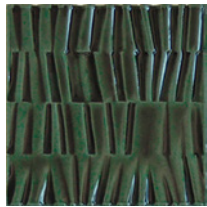

Bamboo

Ceramic Design

20 Colours / 4 Finishes / 1 Size

Bamboo is an artisanal, refined ceramic wall tile range with tones ranging from soft to intense. This range is ideal for wall cladding and decorative features. The monochromatic shades and three-dimensionality of the tiles combine to create delightful plays of light.

Wall: DGBA 03 Matt
Counter: DGBA 09 Gloss

Wall: DGBA 06 Cracquele

DGBA 01

DGBA 02

DGBA 03

DGBA 04

DGBA 16

DGBA 15

DGBA 05

DGBA 10

DGBA 06

DGBA 07

DGBA 08

DGBA 09

DGBA 11

DGBA 12

DGBA 13

DGBA 14

DGBA 17

DGBA 18

DGBA 19

DGBA 20

Sizes

	Size (mm)	Thickness	Finish	Colour Availability
1	150 x 150 (N)	10	Matt	DGBA 02, 03 & 19
			Gloss	DGBA 01, 04, 09 & 20
			Waxed	DGBA 05
			Cracquele	DGBA 06, 07, 08, 10, 11, 12, 13, 14, 15, 16, 17 & 18