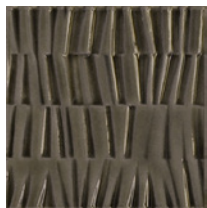

Bamboo

Ceramic Design

20 Colours / 4 Finishes / 1 Size

Bamboo is an artisanal, refined ceramic wall tile range with tones ranging from soft to intense. This range is ideal for wall cladding and decorative features. The monochromatic shades and three-dimensionality of the tiles combine to create delightful plays of light.

Wall: DGBA 03 Matt
Counter: DGBA 09 Gloss

Wall: DGBA 06 Cracquele

DGBA 01

DGBA 02

DGBA 03

DGBA 04

DGBA 16

DGBA 15

DGBA 05

DGBA 10

DGBA 06

DGBA 07

DGBA 08

DGBA 09

DGBA 11

DGBA 12

DGBA 13

DGBA 14

DGBA 17

DGBA 18

DGBA 19

DGBA 20

Sizes

	Size (mm)	Thickness	Finish	Colour Availability
1	150 x 150 (N)	10	Matt	DGBA 02, 03 & 19
			Gloss	DGBA 01, 04, 09 & 20
			Waxed	DGBA 05
			Cracquele	DGBA 06, 07, 08, 10, 11, 12, 13, 14, 15, 16, 17 & 18