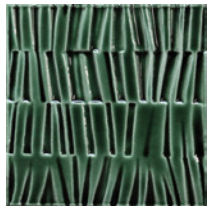

Bamboo

Ceramic Design

20 Colours / 4 Finishes / 1 Size

Bamboo is an artisanal, refined ceramic wall tile range with tones ranging from soft to intense. This range is ideal for wall cladding and decorative features. The monochromatic shades and three-dimensionality of the tiles combine to create delightful plays of light.

Wall: DGBA 03 Matt
Counter: DGBA 09 Gloss

Wall: DGBA 06 Cracquele

DGBA 01

DGBA 02

DGBA 03

DGBA 04

DGBA 16

DGBA 15

DGBA 05

DGBA 10

DGBA 06

DGBA 07

DGBA 08

DGBA 09

DGBA 11

DGBA 12

DGBA 13

DGBA 14

DGBA 17

DGBA 18

DGBA 19

DGBA 20

Sizes

	Size (mm)	Thickness	Finish	Colour Availability
1	150 x 150 (N)	10	Matt	DGBA 02, 03 & 19
			Gloss	DGBA 01, 04, 09 & 20
			Waxed	DGBA 05
			Cracquele	DGBA 06, 07, 08, 10, 11, 12, 13, 14, 15, 16, 17 & 18