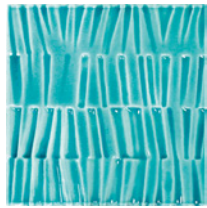

Bamboo

Ceramic Design

20 Colours / 4 Finishes / 1 Size

Bamboo is an artisanal, refined ceramic wall tile range with tones ranging from soft to intense. This range is ideal for wall cladding and decorative features. The monochromatic shades and three-dimensionality of the tiles combine to create delightful plays of light.

Wall: DGBA 03 Matt
Counter: DGBA 09 Gloss

Wall: DGBA 06 Cracquele

DGBA 01

DGBA 02

DGBA 03

DGBA 04

DGBA 16

DGBA 15

DGBA 05

DGBA 10

DGBA 06

DGBA 07

DGBA 08

DGBA 09

DGBA 11

DGBA 12

DGBA 13

DGBA 14

DGBA 17

DGBA 18

DGBA 19

DGBA 20

Sizes

	Size (mm)	Thickness	Finish	Colour Availability
1	150 x 150 (N)	10	Matt	DGBA 02, 03 & 19
			Gloss	DGBA 01, 04, 09 & 20
			Waxed	DGBA 05
			Cracquele	DGBA 06, 07, 08, 10, 11, 12, 13, 14, 15, 16, 17 & 18