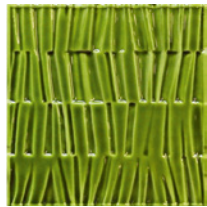

Bamboo

Ceramic Design

20 Colours / 4 Finishes / 1 Size

Bamboo is an artisanal, refined ceramic wall tile range with tones ranging from soft to intense. This range is ideal for wall cladding and decorative features. The monochromatic shades and three-dimensionality of the tiles combine to create delightful plays of light.

Wall: DGBA 03 Matt
Counter: DGBA 09 Gloss

Wall: DGBA 06 Cracquele

DGBA 01

DGBA 02

DGBA 03

DGBA 04

DGBA 16

DGBA 15

DGBA 05

DGBA 10

DGBA 06

DGBA 07

DGBA 08

DGBA 09

DGBA 11

DGBA 12

DGBA 13

DGBA 14

DGBA 17

DGBA 18

DGBA 19

DGBA 20

Sizes

	Size (mm)	Thickness	Finish	Colour Availability
1	150 x 150 (N)	10	Matt	DGBA 02, 03 & 19
			Gloss	DGBA 01, 04, 09 & 20
			Waxed	DGBA 05
			Cracquele	DGBA 06, 07, 08, 10, 11, 12, 13, 14, 15, 16, 17 & 18