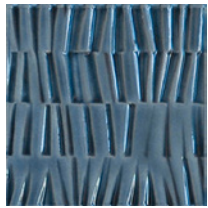

Bamboo

Ceramic Design

20 Colours / 4 Finishes / 1 Size

Bamboo is an artisanal, refined ceramic wall tile range with tones ranging from soft to intense. This range is ideal for wall cladding and decorative features. The monochromatic shades and three-dimensionality of the tiles combine to create delightful plays of light.

Wall: DGBA 03 Matt
Counter: DGBA 09 Gloss

Wall: DGBA 06 Cracquele

DGBA 01

DGBA 02

DGBA 03

DGBA 04

DGBA 16

DGBA 15

DGBA 05

DGBA 10

DGBA 06

DGBA 07

DGBA 08

DGBA 09

DGBA 11

DGBA 12

DGBA 13

DGBA 14

DGBA 17

DGBA 18

DGBA 19

DGBA 20

Sizes

	Size (mm)	Thickness	Finish	Colour Availability
1	150 x 150 (N)	10	Matt	DGBA 02, 03 & 19
			Gloss	DGBA 01, 04, 09 & 20
			Waxed	DGBA 05
			Cracquele	DGBA 06, 07, 08, 10, 11, 12, 13, 14, 15, 16, 17 & 18