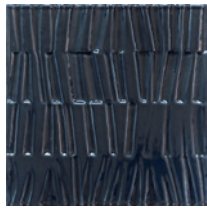

Bamboo

Ceramic Design

20 Colours / 4 Finishes / 1 Size

Bamboo is an artisanal, refined ceramic wall tile range with tones ranging from soft to intense. This range is ideal for wall cladding and decorative features. The monochromatic shades and three-dimensionality of the tiles combine to create delightful plays of light.

DGBA 05

DGBA 10

DGBA 06

DGBA 07

DGBA 08

DGBA 09

DGBA 11

DGBA 12

DGBA 13

DGBA 14

DGBA 17

DGBA 18

DGBA 19

DGBA 20

Sizes

	Size (mm)	Thickness	Finish	Colour Availability
1	150 x 150 (N)	10	Matt	DGBA 02, 03 & 19
			Gloss	DGBA 01, 04, 09 & 20
			Waxed	DGBA 05
			Cracquele	DGBA 06, 07, 08, 10, 11, 12, 13, 14, 15, 16, 17 & 18