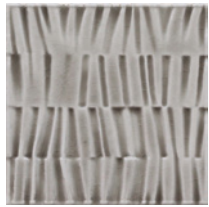

Bamboo

Ceramic Design

20 Colours / 4 Finishes / 1 Size

Bamboo is an artisanal, refined ceramic wall tile range with tones ranging from soft to intense. This range is ideal for wall cladding and decorative features. The monochromatic shades and three-dimensionality of the tiles combine to create delightful plays of light.

Wall: DGBA 03 Matt
Counter: DGBA 09 Gloss

Wall: DGBA 06 Cracquele

DGBA 01

DGBA 02

DGBA 03

DGBA 04

DGBA 16

DGBA 15

DGBA 05

DGBA 10

DGBA 06

DGBA 07

DGBA 08

DGBA 09

DGBA 11

DGBA 12

DGBA 13

DGBA 14

DGBA 17

DGBA 18

DGBA 19

DGBA 20

Sizes

	Size (mm)	Thickness	Finish	Colour Availability
1	150 x 150 (N)	10	Matt	DGBA 02, 03 & 19
			Gloss	DGBA 01, 04, 09 & 20
			Waxed	DGBA 05
			Cracquele	DGBA 06, 07, 08, 10, 11, 12, 13, 14, 15, 16, 17 & 18