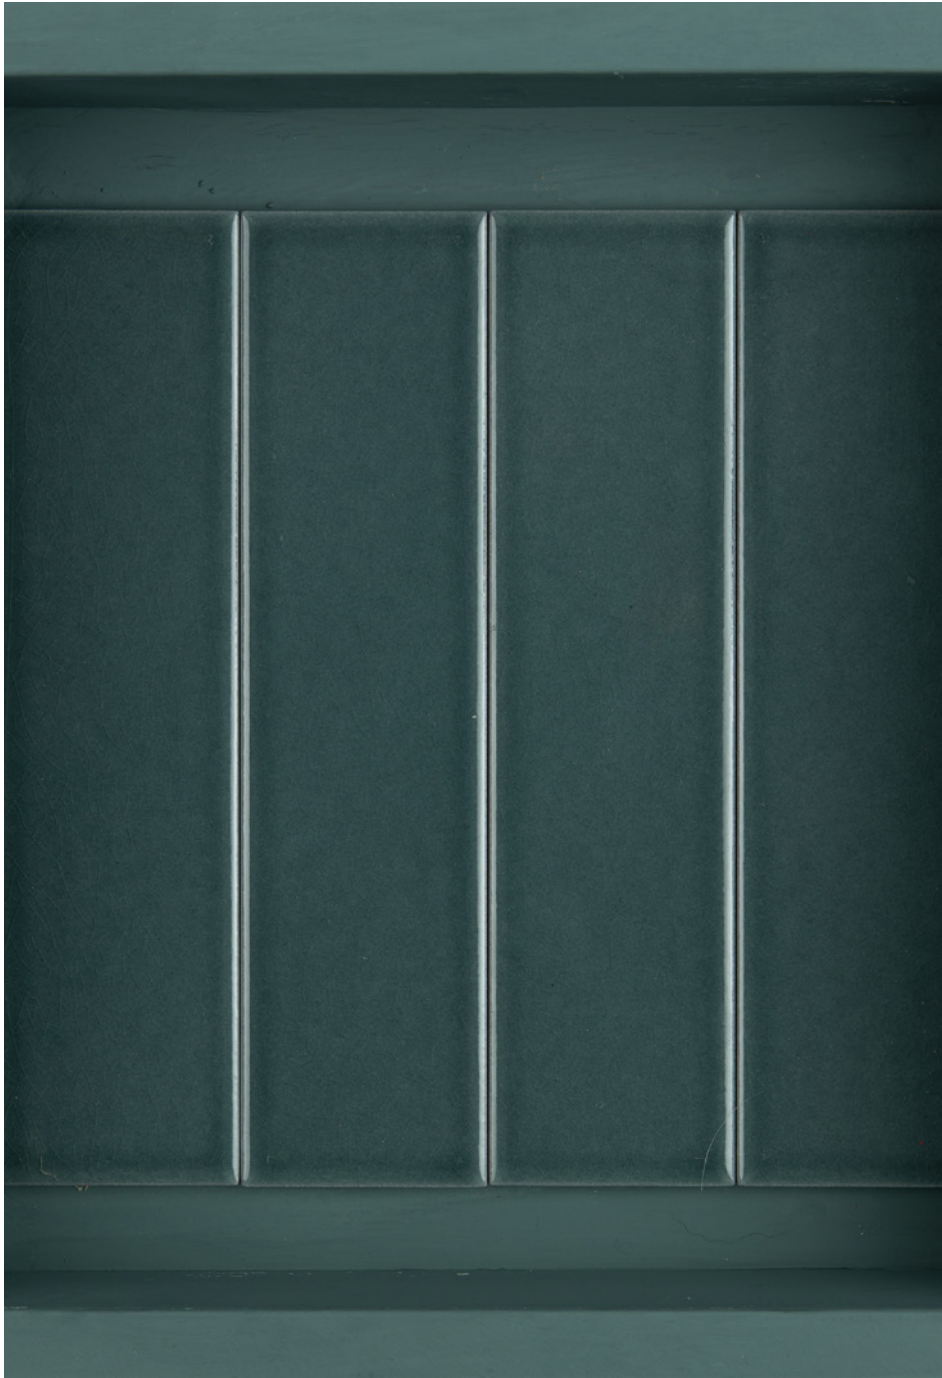

Abiquiu

Ceramic Colours

12 Colours / 1 Finish / 1 Size

Abiquiu is a ceramic wall tile range with a glazed cracquele finish recommended for use on internal walls. Taking inspiration from Farrow & Ball colours, the palette evokes the natural hues found in New Mexico and the paintings of American artist Georgia O'Keeffe. This range can be paired with Abiquiu Design.

DCAB 08 Cracquele Glazed

DCAB 09 Cracquele Glazed

Sizes

DCAB 01

DCAB 12

DCAB 03

DCAB 02

DCAB 06

DCAB 04

DCAB 07

DCAB 05

DCAB 08

DCAB 10

DCAB 09

DCAB 11

	Size (mm)	Thickness	Finish	Colour Availability
1	200 x 50 (N)	7	Cracquele Glazed	All colours