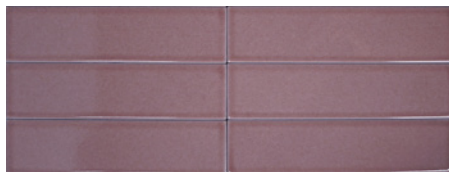

Abiquiu

Ceramic Colours

12 Colours / 1 Finish / 1 Size

Abiquiu is a ceramic wall tile range with a glazed cracquele finish recommended for use on internal walls. Taking inspiration from Farrow & Ball colours, the palette evokes the natural hues found in New Mexico and the paintings of American artist Georgia O'Keeffe. This range can be paired with Abiquiu Design.

DCAB 08 Cracquele Glazed

DCAB 09 Cracquele Glazed

Sizes

DCAB 01

DCAB 12

DCAB 03

DCAB 02

DCAB 06

DCAB 04

DCAB 07

DCAB 05

DCAB 08

DCAB 10

DCAB 09

DCAB 11

	Size (mm)	Thickness	Finish	Colour Availability
1	200 x 50 (N)	7	Cracquele Glazed	All colours

(N) Nominal size - pressed edge. For wall use only.
Swatch colours may vary from original. Samples should be requested.

V1 - Low
Shade Variation

DOMUS

service@domusgroup.com | t: 020 8481 9500 | domusgroup.com