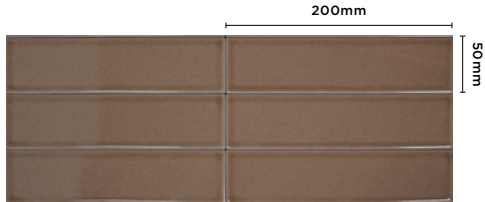

Abiquiu

Ceramic Colours

12 Colours / 1 Finish / 1 Size

Abiquiu is a ceramic wall tile range with a glazed cracquele finish recommended for use on internal walls. Taking inspiration from Farrow & Ball colours, the palette evokes the natural hues found in New Mexico and the paintings of American artist Georgia O'Keeffe. This range can be paired with Abiquiu Design.

DCAB 08 Cracquele Glazed

DCAB 09 Cracquele Glazed

Sizes

DCAB 01

DCAB 12

DCAB 03

DCAB 02

DCAB 06

DCAB 04

DCAB 07

DCAB 05

DCAB 08

DCAB 10

DCAB 09

DCAB 11

	Size (mm)	Thickness	Finish	Colour Availability
1	200 x 50 (N)	7	Cracquele Glazed	All colours

(N) Nominal size - pressed edge. For wall use only.
Swatch colours may vary from original. Samples should be requested.

V1 - Low
Shade Variation

DOMUS

service@domusgroup.com | t: 020 8481 9500 | domusgroup.com