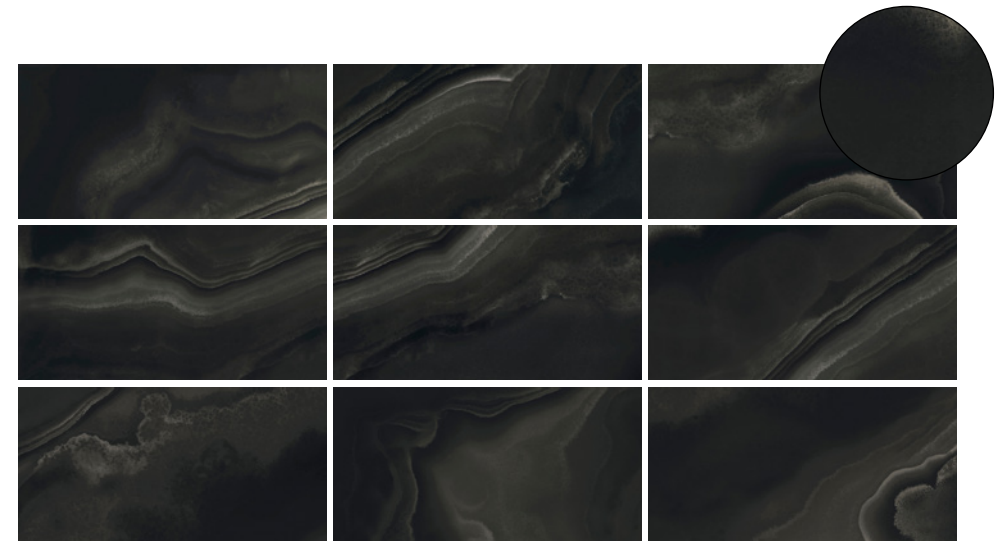

Eccentric Luxe

Porcelain Marble

6 Colours / 2 Finishes / 2 Sizes

Inspired by the grandeur of exclusive settings, Eccentric Luxe captures the captivating beauty and inherent luxury of onyx. This porcelain tile range is based on a virtuous, sustainable approach and is part of Florim's 'CarbonZero-' selection of Climate-Positive surfaces, which reduce the amount of CO₂ in the atmosphere.

(R) Rectified size – square edge with bevel. Swatch colours may vary from original. Samples should be requested.

V4 - Random Shade Variation

DREX 03 Comfort PTV

DREX 04 Glossy

DREX 05 Comfort PTV

DREX 06 Glossy

V2 - Moderate Shade Variation

DREX 01 Comfort PTV

DREX 02 Glossy