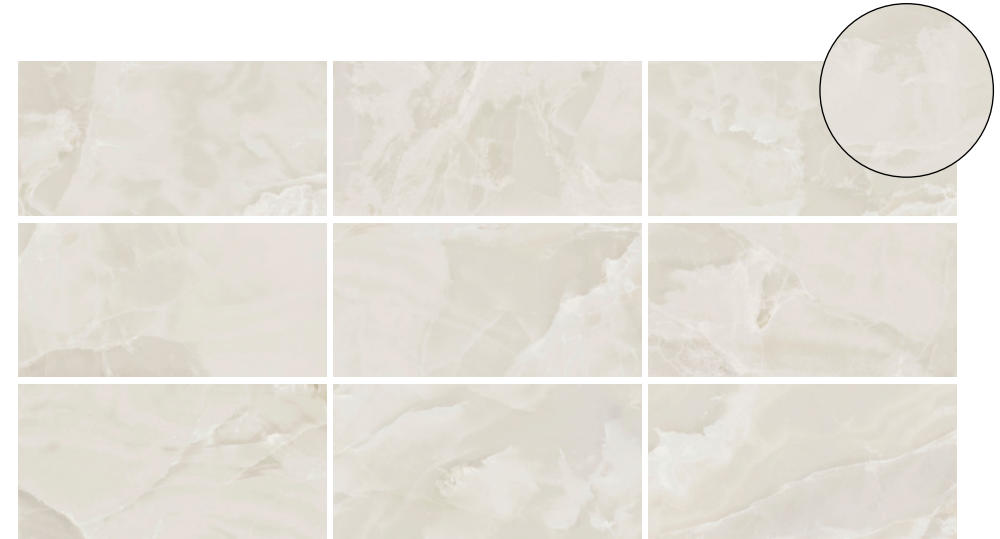

Eccentric Luxe

Porcelain Marble

6 Colours / 2 Finishes / 2 Sizes

Inspired by the grandeur of exclusive settings, Eccentric Luxe captures the captivating beauty and inherent luxury of onyx. This porcelain tile range is based on a virtuous, sustainable approach and is part of Florim's 'CarbonZero-' selection of Climate-Positive surfaces, which reduce the amount of CO₂ in the atmosphere.

(R) Rectified size – square edge with bevel. Swatch colours may vary from original. Samples should be requested.

V4 - Random Shade Variation

DREX 03 Comfort PTV

DREX 04 Glossy

DREX 05 Comfort PTV

DREX 06 Glossy

V2 - Moderate Shade Variation

DREX 01 Comfort PTV

DREX 02 Glossy