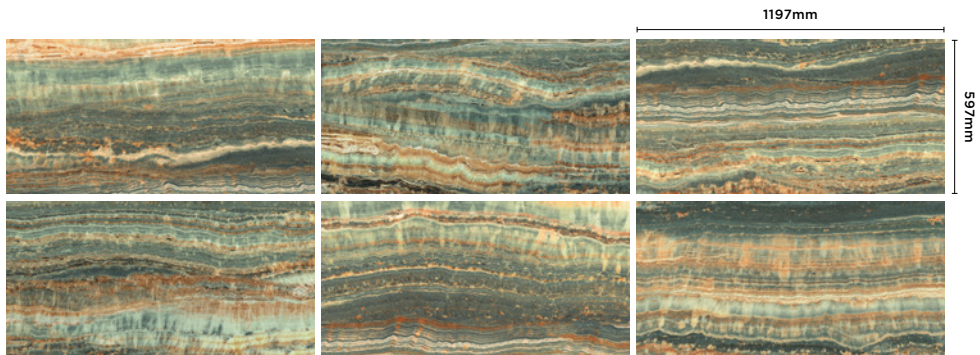

Eccentric Luxe

Porcelain Marble

6 Colours / 2 Finishes / 2 Sizes

Inspired by the grandeur of exclusive settings, Eccentric Luxe captures the captivating beauty and inherent luxury of onyx. This porcelain tile range is based on a virtuous, sustainable approach and is part of Florim's 'CarbonZero-' selection of Climate-Positive surfaces, which reduce the amount of CO₂ in the atmosphere.

(R) Rectified size – square edge with bevel. Swatch colours may vary from original. Samples should be requested.

V4 - Random Shade Variation

DREX 03 Comfort PTV

DREX 04 Glossy

DREX 05 Comfort PTV

DREX 06 Glossy

V2 - Moderate Shade Variation

DREX 01 Comfort PTV

DREX 02 Glossy