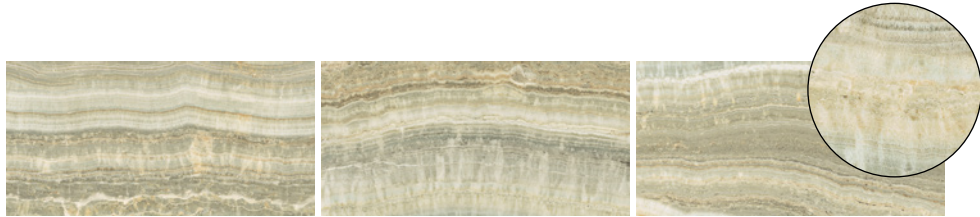

Eccentric Luxe

Porcelain Marble

6 Colours / 2 Finishes / 2 Sizes

Inspired by the grandeur of exclusive settings, Eccentric Luxe captures the captivating beauty and inherent luxury of onyx. This porcelain tile range is based on a virtuous, sustainable approach and is part of Florim's 'CarbonZero-' selection of Climate-Positive surfaces, which reduce the amount of CO₂ in the atmosphere.

DREX 06

	Size (mm)	Thickness	Finish	Colour Availability
1	1797 x 797 (R)	9	Glossy	All colours
2	1197 x 597 (R)	9	Comfort PTV Glossy	All colours All colours
	Plinth Skirting 597 x 46	9	Glossy	All colours
	Bullnose Step Tread 1197 x 33	30	Glossy	All colours

(R) Rectified size – square edge with bevel. Swatch colours may vary from original. Samples should be requested.

V4 - Random Shade Variation

DREX 03 Comfort PTV

DREX 04 Glossy

DREX 05 Comfort PTV

DREX 06 Glossy