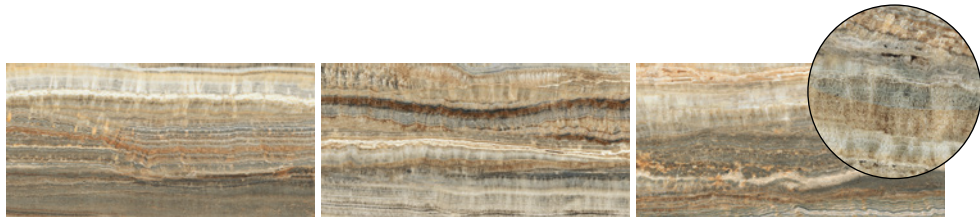

Eccentric Luxe

Porcelain Marble

6 Colours / 2 Finishes / 2 Sizes

Inspired by the grandeur of exclusive settings, Eccentric Luxe captures the captivating beauty and inherent luxury of onyx. This porcelain tile range is based on a virtuous, sustainable approach and is part of Florim's 'CarbonZero-' selection of Climate-Positive surfaces, which reduce the amount of CO₂ in the atmosphere.

(R) Rectified size – square edge with bevel. Swatch colours may vary from original. Samples should be requested.

V4 - Random Shade Variation

DREX 03 Comfort PTV

DREX 04 Glossy

DREX 05 Comfort PTV

DREX 06 Glossy

V2 - Moderate Shade Variation

DREX 01 Comfort PTV

DREX 02 Glossy