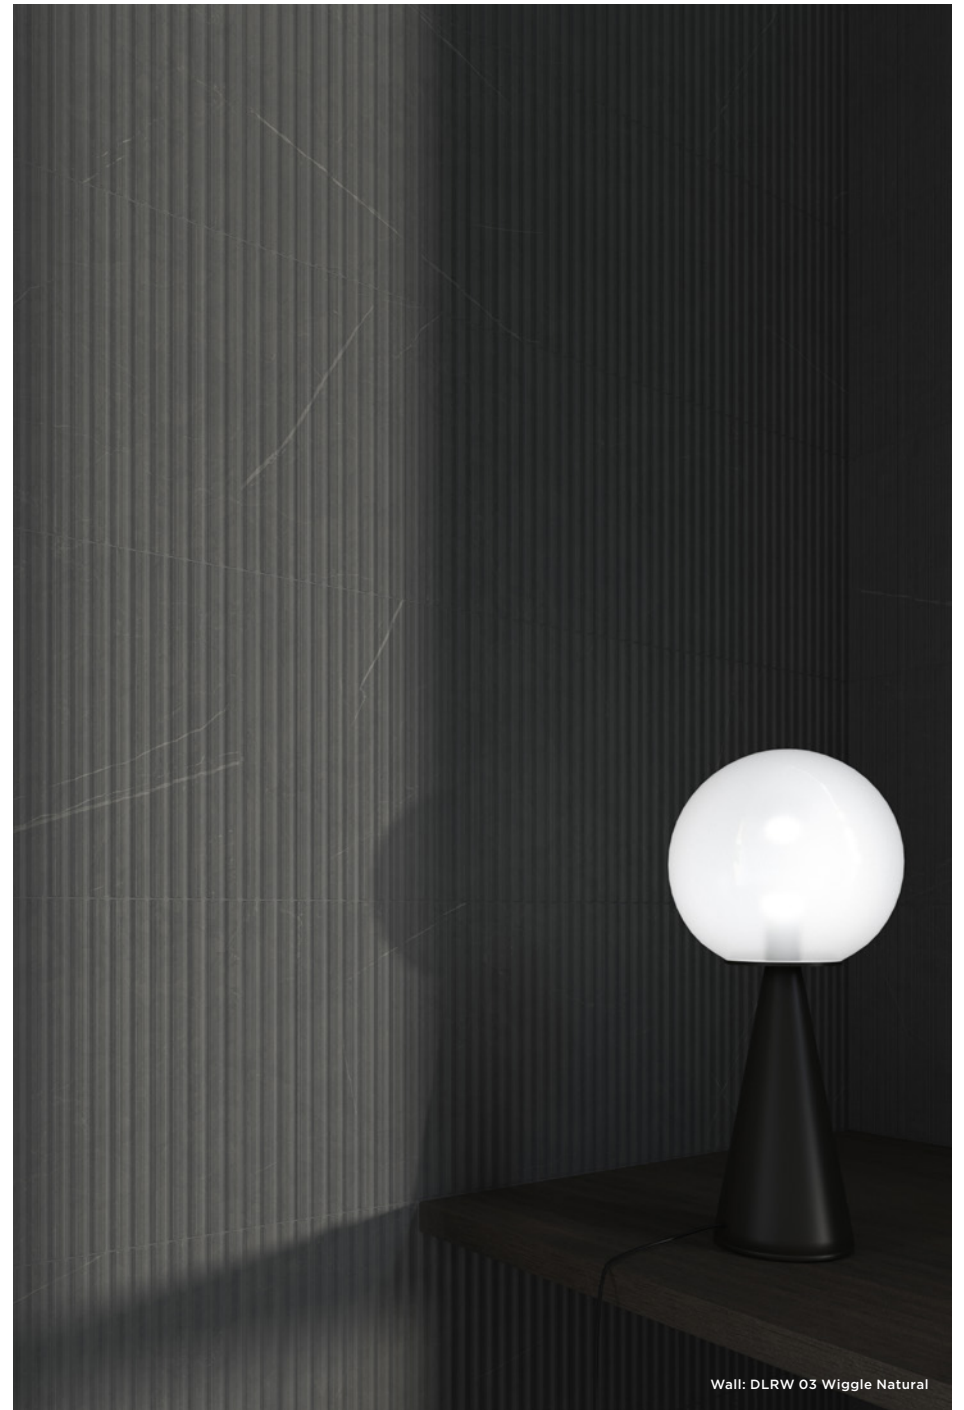

Allure Wall

Ceramic Design

Wall: DLRW 03 Wave Natural

3 Colours / 3 Patterns / 1 Finish / 1 Size

In a minimal, grey palette, Allure Wall provides surface detailing with a calm aesthetic. Three distinct surface relief designs: Line, Wave and Wiggle, each with a striking textural pattern making it perfect for feature walls. Refer to Allure for 9mm-thick porcelain alternatives for wall and floor applications.

Wall: DLRW 02 Line Natural

Wall: DLRW 01 Line Natural

Wall: DLRW 03 Wiggle Natural

Sizes

DLRW 01

Line

Wave

Wiggle

DLRW 02

Line

Wave

Wiggle

DLRW 03

Line

Wave

Wiggle

	Size (mm)	Thickness	Pattern	Colour Availability
1	898 x 298 (R)	11	Line Wave Wiggle	All colours

(R) Rectified size – squared edge with bevel. Wall only tiles with a Natural finish in three patterns. Swatch colours may vary from original. Samples should be requested.