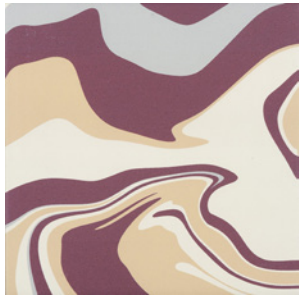

DQFLD 04 Décor