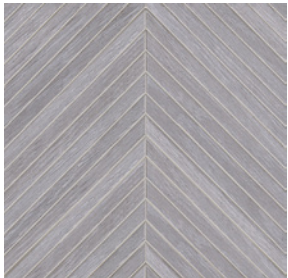

Mosaic 1197 x 18mm

Chevry Mosaic

DKLB 01 Chevry Mosaic