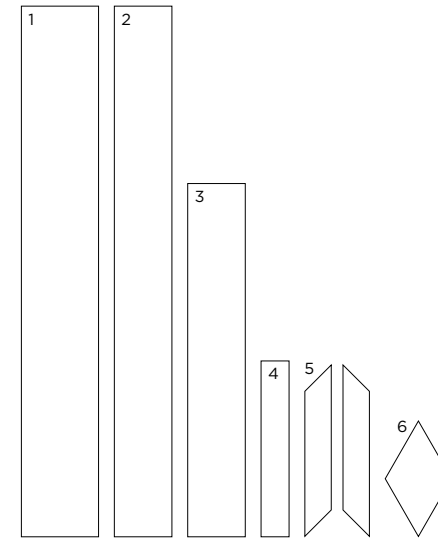

DKLB 03

DKLB 04

DKLB 05

Rombo

DKLB 01

DKLB 02

DKLB 03

DKLB 04

DKLB 05

Sizes

	Size (mm)	Thickness	Finish	Colour Availability
1	1797 x 263.3 (R)	10	Natural	DKLB 01, 02, 03, 04 & 05
2	1797 x 197 (R)	10	Natural	DKLB 01, 02, 03, 04 & 05
3	1197 x 197 (R)	10	Natural	DKLB 01, 02, 03, 04 & 05
4	597 x 97 (R)	10	Natural	DKLB 02
5	Chevron 585 x 90 (R)	10	Natural	DKLB 01, 02, 03, 04 & 05
6	Rombo 395 x 225 (R)	10	Natural	DKLB 01, 02, 03, 04 & 05

(R) Rectified size – squared edge with bevel. Mosaics and décors shown on next page. Swatch colours may vary from original. Samples should be requested.

Mosaic 1197 x 18mm

DKLB 01 Mosaic

DKLB 02 Mosaic

DKLB 03 Mosaic