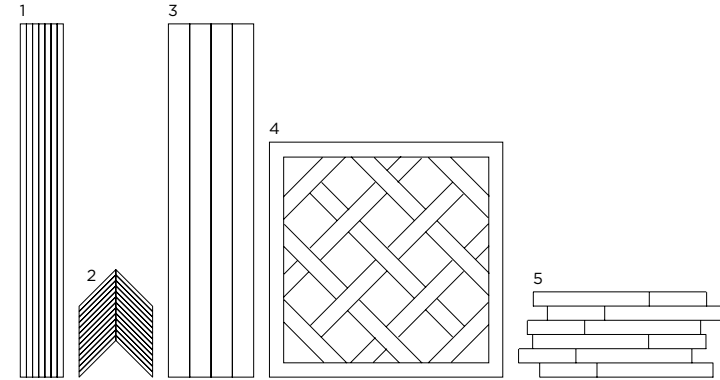

Mosaics & Décors

	Size (mm)	Thickness	Finish	Colour Availability
1	Mosaic 1197 x 18 (R) on 1197 x 147 sheet	10	Natural	DKLB 01, 02, 03, 04 & 05
2	Chevry Mosaic (R) on 297 x 297 sheet	10	Natural	DKLB 01, 02, 03, 04, 05 & 06
3	3D Batonnet Décor 1197 x 290 (R)	10	Natural	DKLB 01, 02, 03 & 06
4	Versailles Décor 797 x 797 (R)	10	Natural	DKLB 01, 02, 03, 04 & 05
5	3D Batonnet Décor 585.4 x 290 (R)	10	Natural	DKLB 06

(R) Rectified size - squared edge with bevel. Special pieces shown on next page. Swatch colours may vary from original. Samples should be requested.