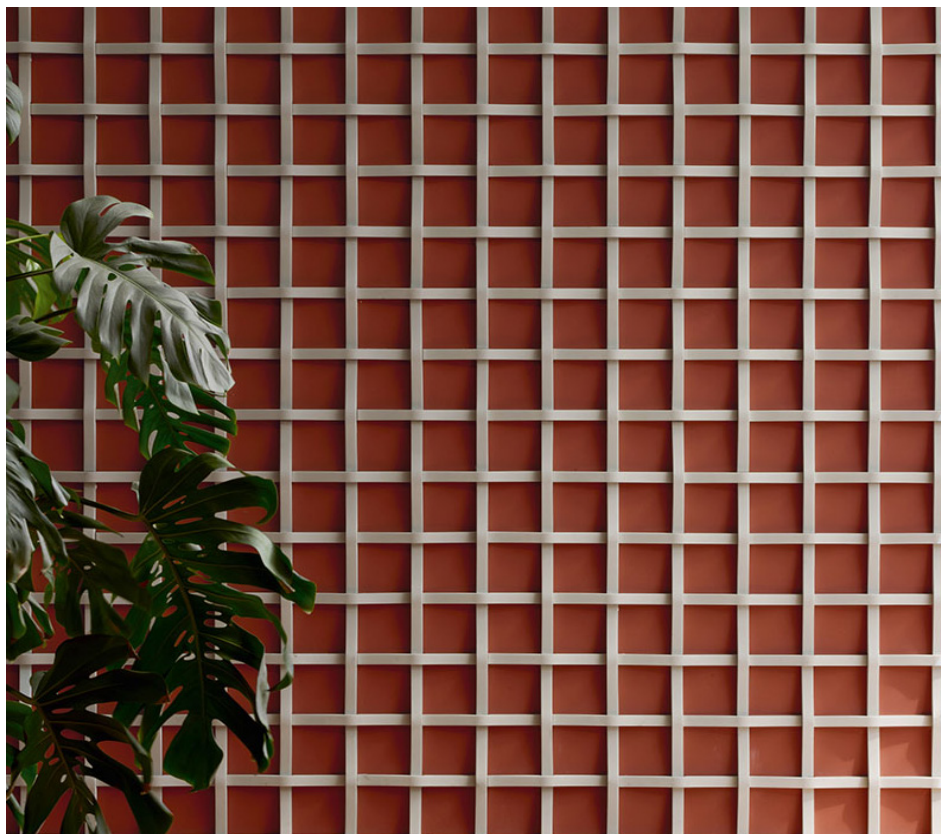

Adagio Outdoor

Porcelain Design

Wall: DTADR 01 Unglazed

4 Colours / 1 Finish / 1 Size

Adagio Outdoor is a porcelain stoneware tile system designed for exterior spaces, combining distinctive geometric design with outdoor durability. Crafted from unglazed technical porcelain, its grid structure supports climbing plants, creating a functional facade that weaves together architecture and the surrounding landscape.

Unglazed

DTADR 04

Unglazed

	Size (mm)	Thickness	Finish	Colour Availability
1	280 x 26 (N)	26	Unglazed	All colours

(N) Nominal size - pressed edge. Swatch colours may vary from original. Samples should be requested. Recommended for indoor and outdoor use on walls. Thickness ranges from 11mm (lowest point) to 26mm (highest point).