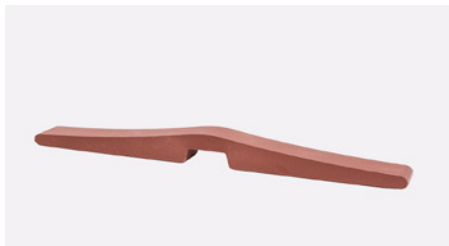

Adagio Outdoor

Porcelain Design

Wall: DTADR 01 Unglazed

4 Colours / 1 Finish / 1 Size

Adagio Outdoor is a porcelain stoneware tile system designed for exterior spaces, combining distinctive geometric design with outdoor durability. Crafted from unglazed technical porcelain, its grid structure supports climbing plants, creating a functional facade that weaves together architecture and the surrounding landscape.

Design Ronan Bouroullec

MUTINA

Sizes

DTADR 01

Unglazed

DTADR 02

Unglazed

DTADR 03

Unglazed

DTADR 04

Unglazed

	Size (mm)	Thickness	Finish	Colour Availability
1	280 x 26 (N)	26	Unglazed	All colours

(N) Nominal size - pressed edge. Swatch colours may vary from original. Samples should be requested. Recommended for indoor and outdoor use on walls. Thickness ranges from 11mm (lowest point) to 26mm (highest point).