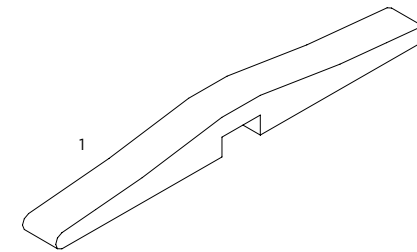

Design Ronan Bouroullec

MUTINA

Sizes

DTADR 01

Unglazed

DTADR 02

Unglazed

DTADR 03

Unglazed

DTADR 04

Unglazed

	Size (mm)	Thickness	Finish	Colour Availability
1	280 x 26 (N)	26	Unglazed	All colours

(N) Nominal size - pressed edge. Swatch colours may vary from original. Samples should be requested. Recommended for indoor and outdoor use on walls. Thickness ranges from 11mm (lowest point) to 26mm (highest point).