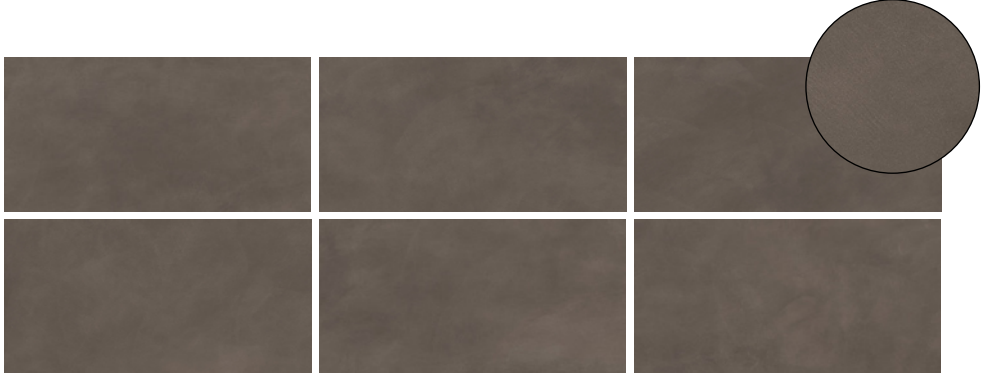

Essential Mood

Porcelain Concrete

Floor: DCDEM 07 Matt

9 Colours / 2 Finishes / 2 Sizes

Essential Mood presents a blend of earthy and dusty tones evocative of an easy-going lifestyle that embraces sustainability and a more mindful approach to interior design. This porcelain tile range is part of Florim's 'CarbonZero-' selection of Climate-Positive surfaces, which reduce the amount of CO₂ in the atmosphere.

(R) Rectified size - square edge with bevel. Swatch colours may vary from original. Samples should be requested.

V2 - Moderate Shade Variation

DCDEM 01 Matt

DCDEM 02 Natural Grip

DCDEM 03 Matt

DCDEM 04 Natural Grip