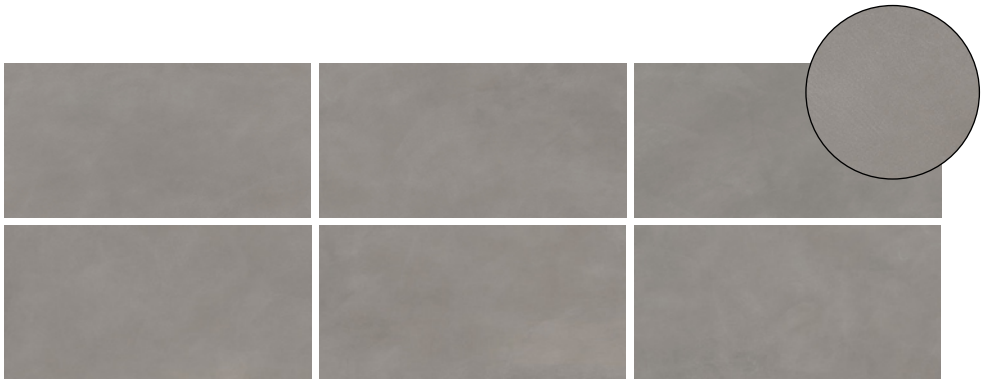

Essential Mood

Porcelain Concrete

Floor: DCDEM 07 Matt

9 Colours / 2 Finishes / 2 Sizes

Essential Mood presents a blend of earthy and dusty tones evocative of an easy-going lifestyle that embraces sustainability and a more mindful approach to interior design. This porcelain tile range is part of Florim's 'CarbonZero-' selection of Climate-Positive surfaces, which reduce the amount of CO₂ in the atmosphere.

(R) Rectified size - square edge with bevel. Swatch colours may vary from original. Samples should be requested.

V2 - Moderate Shade Variation

DCDEM 01 Matt

DCDEM 02 Natural Grip

DCDEM 03 Matt

DCDEM 04 Natural Grip