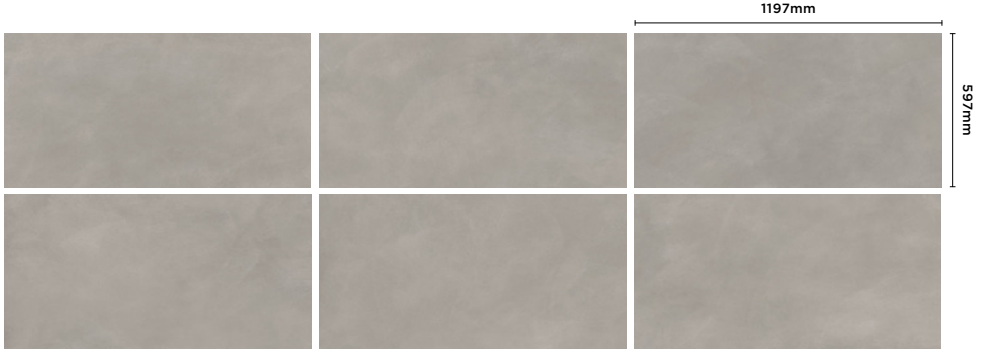

(R) Rectified size - square edge with bevel. Swatch colours may vary from original. Samples should be requested.

V2 - Moderate Shade Variation

DCDEM 01 Matt

DCDEM 02 Natural Grip

DCDEM 03 Matt

DCDEM 04 Natural Grip