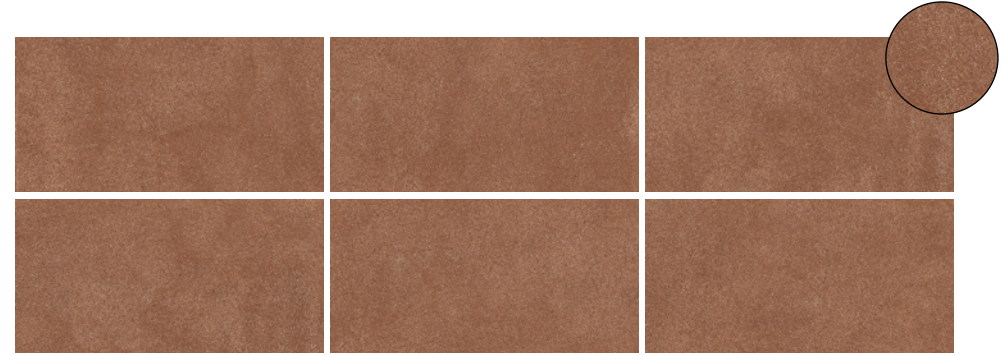

Clays Magnum

Lightweight Slabs / Porcelain Terracotta

Floor: DMAG 281 Grana Natural

6 Colours / **1** Finish / **3** Sizes

Clays Magnum elevates material expression with large-scale formats and refined sculptural detailing. The Grana Natural finish adds dynamic texture and visual depth, delivering impactful surfaces for contemporary architecture. Created for bold design statements, the range redefines clay-inspired porcelain with modern proportions and versatile modularity.

Wall: DMAG 281 Grana Natural
Floor: DMAG 285 Grana Natural

Floor: DMAG 282 Grana Natural
Wall: DMAG 284 Grana Natural
Steps: DMAG 285 Grana Natural

Floor: DMAG 281 Grana Natural

Sizes

DMAG 280

DMAG 281

DMAG 282

(R) Rectified size - square edge with bevel. Swatch colours may vary from original. Samples should be requested.

V3 - High Shade Variation

DMAG 280 Grana Natural

DMAG 283 Grana Natural

DMAG 281 Grana Natural