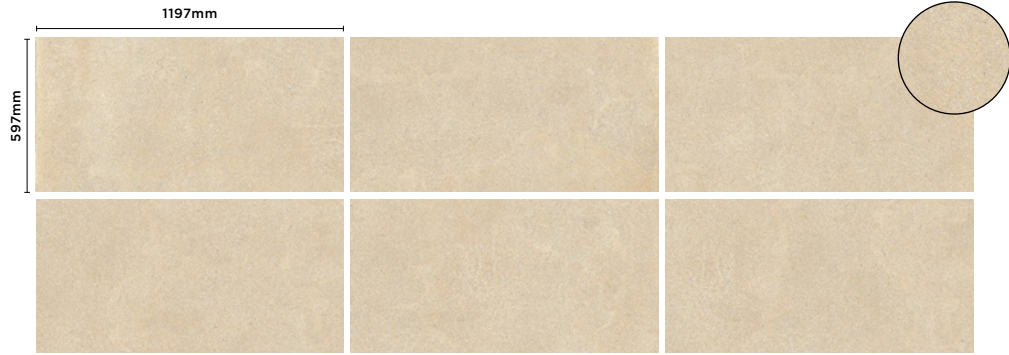

(R) Rectified size - square edge with bevel. Swatch colours may vary from original. Samples should be requested.

V3 - High Shade Variation

DMAG 280 Grana Natural

DMAG 283 Grana Natural

DMAG 281 Grana Natural